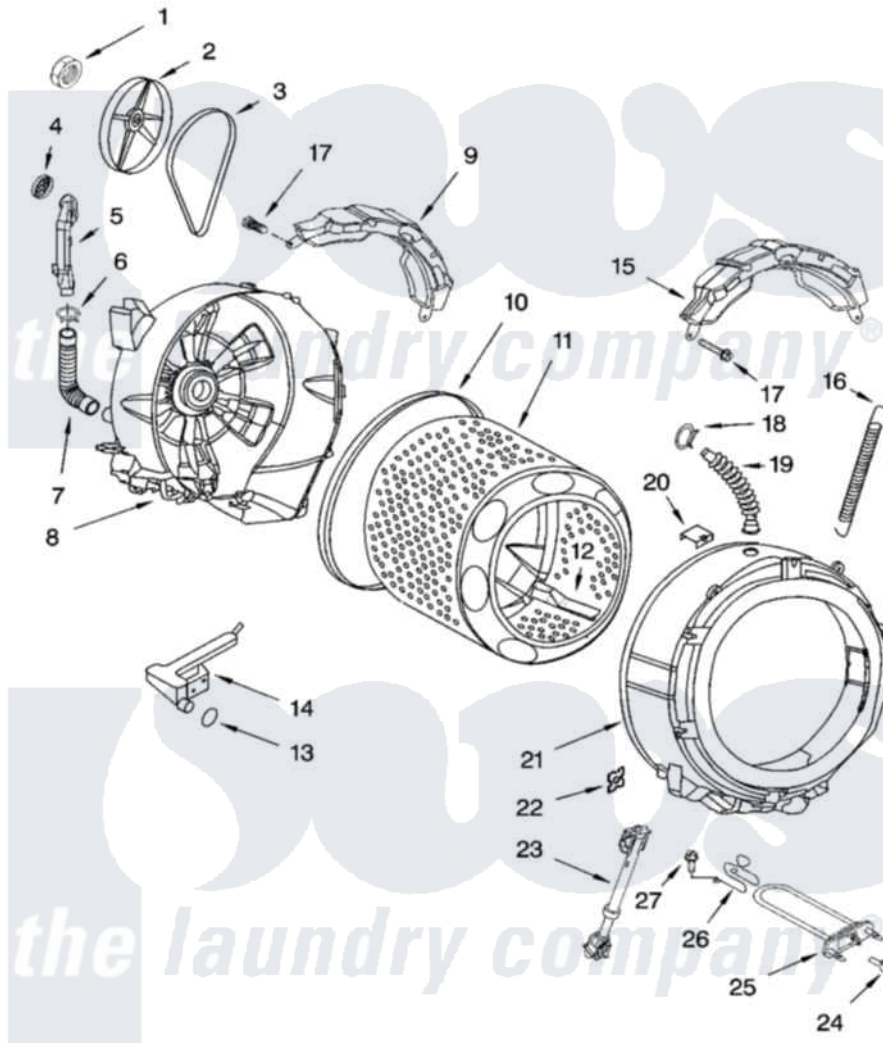

Whirlpool GHW9300PW2 05 - TUB AND BASKET PARTS

TUB AND BASKET PARTS

For Model: GHW9300PW2
(White/Platinum)

8181271

9

Whirlpool Residential Whirlpool GHW9300PW2 Washer Parts Parts Diagram 05 - TUB AND BASKET PARTS
Click on the part number to view part

Item	Original Part Number	Replaced By	Status	Part Description
1	8182132	W10283361		Nut, Pulley
2	8182650			Pulley
3	8182633	W10388414		Belt
4	8181745			Grid, Ventilation
5	8181744			Pipe, Ventilation
6	8181746	W10208156		Clamp
7	8181743			Hose, Exhaust
8	8182284	W10253864		Tub-Outer
9	8181913	W10008870		Counterweight, Rear
10	8181673			Gasket, Tub
11	8182232	W10250573		Basket, Complete
12	8182233			Baffle, Basket
13	8181748	W10250553		O-Ring, Air Trap
14	8181731			Airtrap
15	8181645	W10008880		Counterweight, Front
16	8181762	8182814		Spring, Suspension

17	8181647	W10182109		Screw-Kit
18	8181742	3367052		Clamp, Hose
19	8181794			Hose, Tub To Dispenser
20	8181667	8540092		Clamp, Tub
21	8181665	285981		Tub-Outer
22	8182512			Nut, Push-In
23	8182703			Shock Absorber
24	8182291	8181705		Ntc
25	8181685	8182666		Element, Heating
26	8181686	W10250558		Bracket, Heater Support
27	8182214			Screw
"	BLANK		Not Available	Following Parts Not Illustrated
"	8182126	3196427		Screw