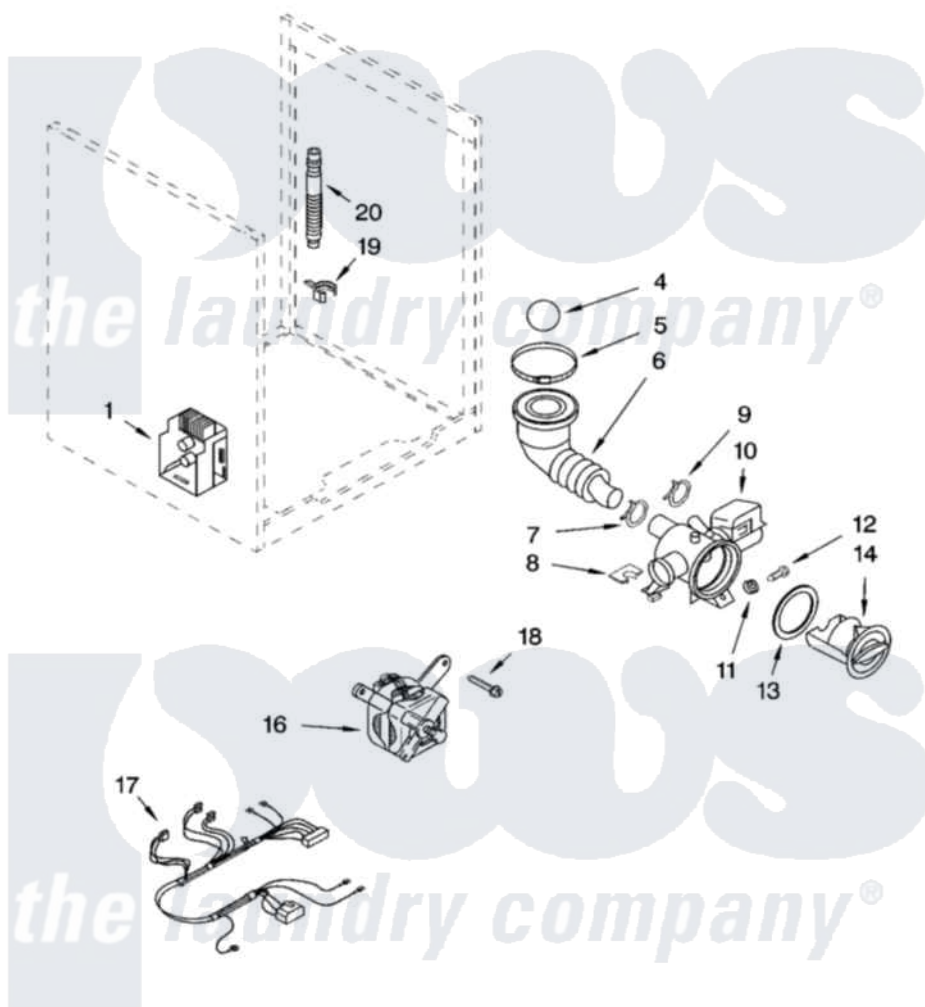

**Whirlpool GHW9300PW2 06 - PUMP AND MOTOR PARTS, OPTIONAL PARTS (NOT INCLUDED)**

**PUMP AND MOTOR PARTS**

For Model: GHW9300PW2  
(White/Platinum)

8181271

11

Whirlpool [Residential Whirlpool GHW9300PW2 Washer Parts](#) Parts Diagram 06 - PUMP AND MOTOR PARTS, OPTIONAL PARTS (NOT INCLUDED)  
Click on the part number to view part

Item	Original Part Number	Replaced By	Status	Part Description
1	8182679	<a href="#">8182706</a>		Control Unit
4	8181733	<a href="#">W10121657</a>		Ball
5	8181734	<a href="#">696392</a>		Hose Clamp
6	<a href="#">8181732</a>			Hose, Tub To Pump
7	8181753	<a href="#">285655</a>		Clamp, Hose
8	8181786	<a href="#">280181</a>		Grommet
9	8181752	<a href="#">3367052</a>		Clamp, Hose
10	8181684	<a href="#">280187</a>		Pump-Water
11	8181787	<a href="#">280182</a>		Grommet
12	<a href="#">8181780</a>			Screw
13	<a href="#">8181736</a>			Seal, Filter Cap
14	<a href="#">8181735</a>			Cap, Filter
16	<a href="#">8182793</a>			Motor, Drive
17	8181782	<a href="#">W10137867</a>		Harns-Wire
18	8181761	<a href="#">W10128585</a>		Bolt, Motor

19	8181755	<a href="#">8182209</a>	Retainer, Drain Hose
20	8181740	<a href="#">W10003250</a>	Hose, Drain-Inner
	<a href="#">72017</a>		Paint, Touch-Up
"	<a href="#">350938</a>		Paint, Pressurized Spray B
"	<a href="#">350930</a>		Paint, Pressurized Spray B
"	<a href="#">799344</a>		Paint, Touch-Up )
"	BLANK	Not Available	ACCESSORY PARTS
"	<a href="#">285863</a>		Water System Parts