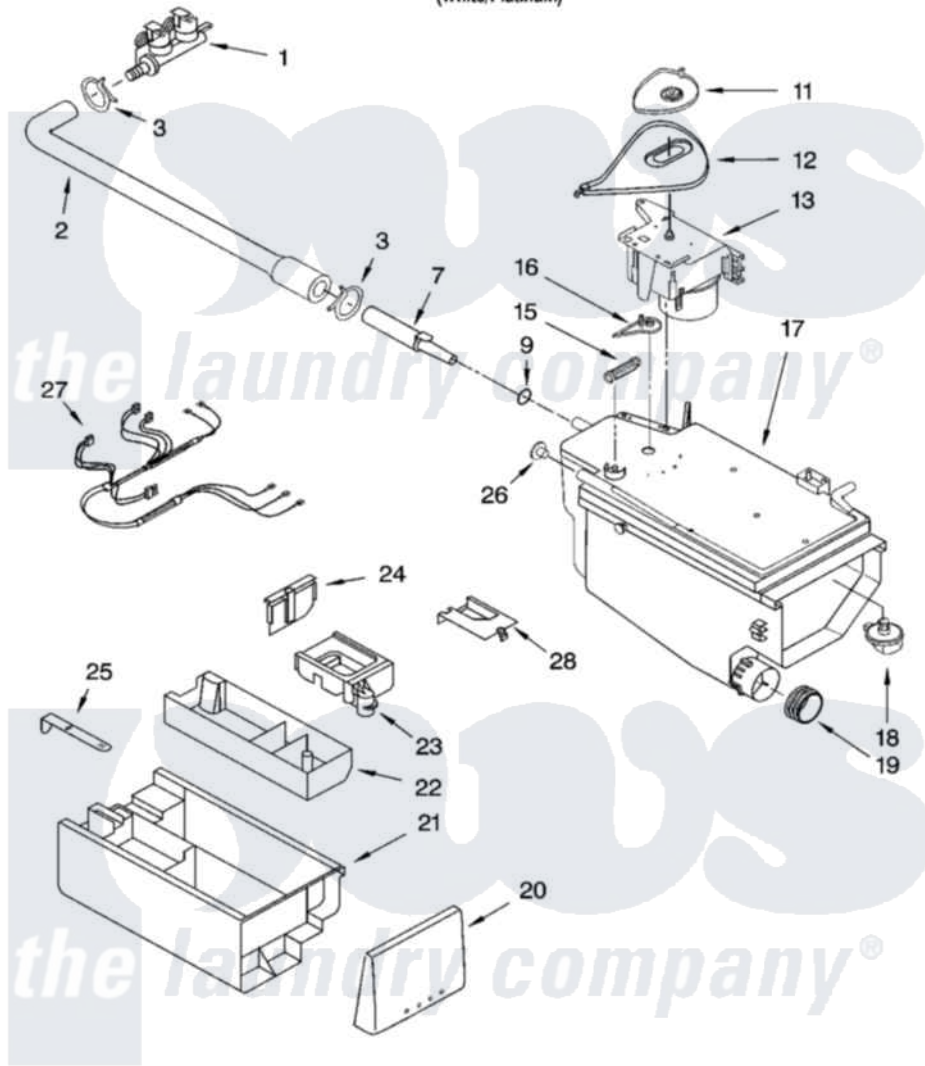

# Whirlpool GHW9300PW3 04 - DISPENSER PARTS

## DISPENSER PARTS

For Model: GHW9300PW3  
(White/Platinum)

W10112156

7

Whirlpool Residential Whirlpool GHW9300PW3 Washer Parts Parts Diagram 04 - DISPENSER PARTS

[Click on the part number to view part](#)

Item	Original Part Number	Replaced By	Status	Part Description
1	<a href="#">8181694</a>			Valve, Inlet
2	<a href="#">8182683</a>			Hose, Inlet Valve To Dispenser
3	8181751	<a href="#">489503</a>		Clamp
7	8183010	<a href="#">280194</a>		Nozzle
9	8183036	<a href="#">280196</a>		Ring-O
11	<a href="#">8181726</a>			Cam, Actuator
12	<a href="#">8181725</a>			Lever, Water Distribution
13	<a href="#">8181723</a>			Actuator
15	<a href="#">8181727</a>			Spring, Lever
16	<a href="#">8181724</a>			Connection, Lever
17	8183032	<a href="#">280198</a>		Dispenser
18	<a href="#">8181712</a>			Nozzle, Distribution
19	<a href="#">8181747</a>			Seal
20	<a href="#">8181887</a>			Handle, Drawer
21	<a href="#">8181720</a>			Drawer, Detergent
22	<a href="#">8181722</a>			Container, Detergent

23	<a href="#">8182665</a>	Siphon, Bleach/Softener
24	<a href="#">8182131</a>	Separator
25	<a href="#">8181721</a>	Hook, Drawer
26	<a href="#">8182123</a>	Led, Pcb
27	<a href="#">8182682</a>	Harness, Wiring
28	<a href="#">8181898</a>	Cover, Pre-Wash