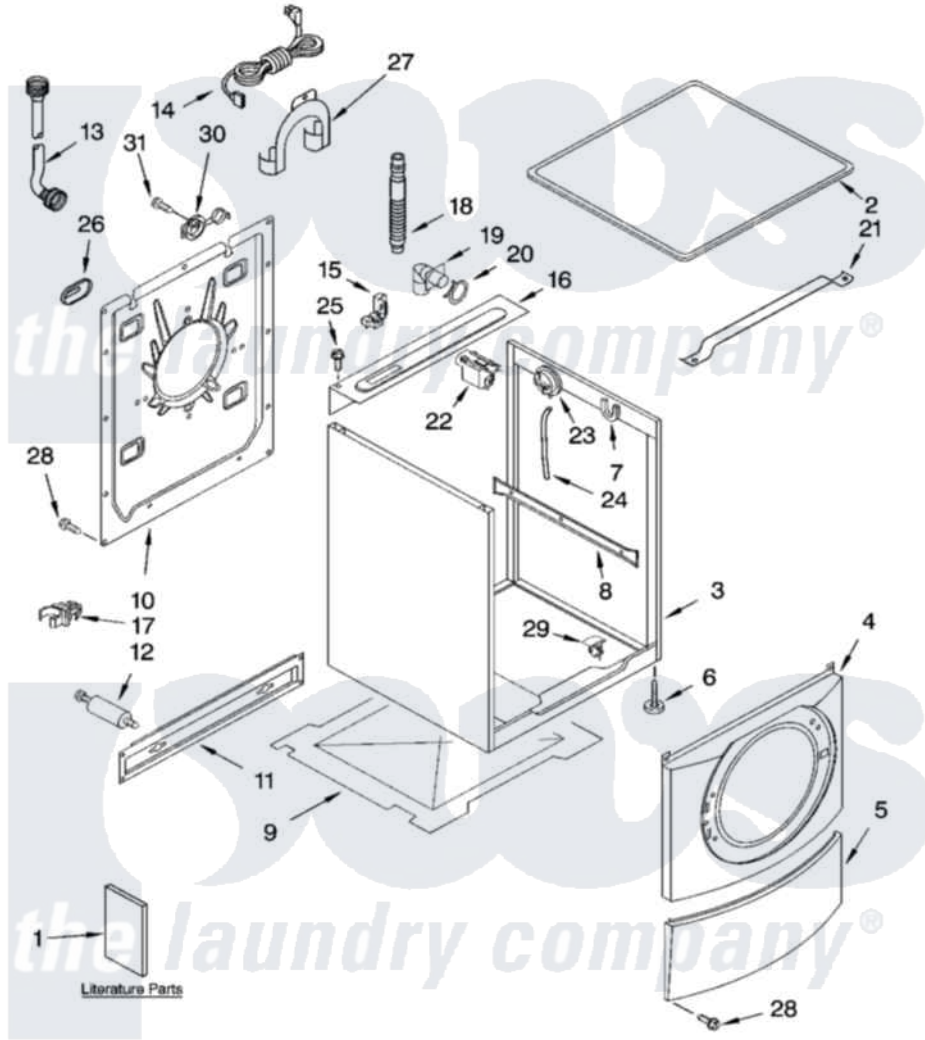

# Whirlpool GHW9400PL0 01 - TOP AND CABINET PARTS

## TOP AND CABINET PARTS

For Models: GHW9400PW0, GHW9400PL0, GHW9400PT0  
(White/Platinum) (Pewter) (Biscuit)

AUTOMATIC  
WASHER

7-05 Printed in U.S.A. (drd)

1

Part No. 8180441 Rev.A

Whirlpool [Residential Whirlpool GHW9400PL0 Washer Parts](#) Parts Diagram 01 - TOP AND CABINET PARTS  
Click on the part number to view part

Item	Original Part Number	Replaced By	Status	Part Description
1	8182276		Not Available	Use & Care Guide
"	<a href="#">8182277</a>			Tech Sheet
"	8182278		Not Available	Energy Guide
"	8182270		Not Available	DVD-Instruction
"	8182258		Not Available	Dispenser Guide
"	8182196		Not Available	Quick Start Guide
2	<a href="#">8181641</a>			Top
"	<a href="#">8182061</a>			Top
"	<a href="#">8181830</a>			Top
3	8181630	<a href="#">8182609</a>		Cabinet
"	<a href="#">8182063</a>			Cabinet
"	<a href="#">8181805</a>			Cabinet
4	<a href="#">8181838</a>			Panel, Front
"	<a href="#">8182060</a>			Panel, Front
"	<a href="#">8182059</a>			Panel, Front
5	<a href="#">8181643</a>			Toe Panel