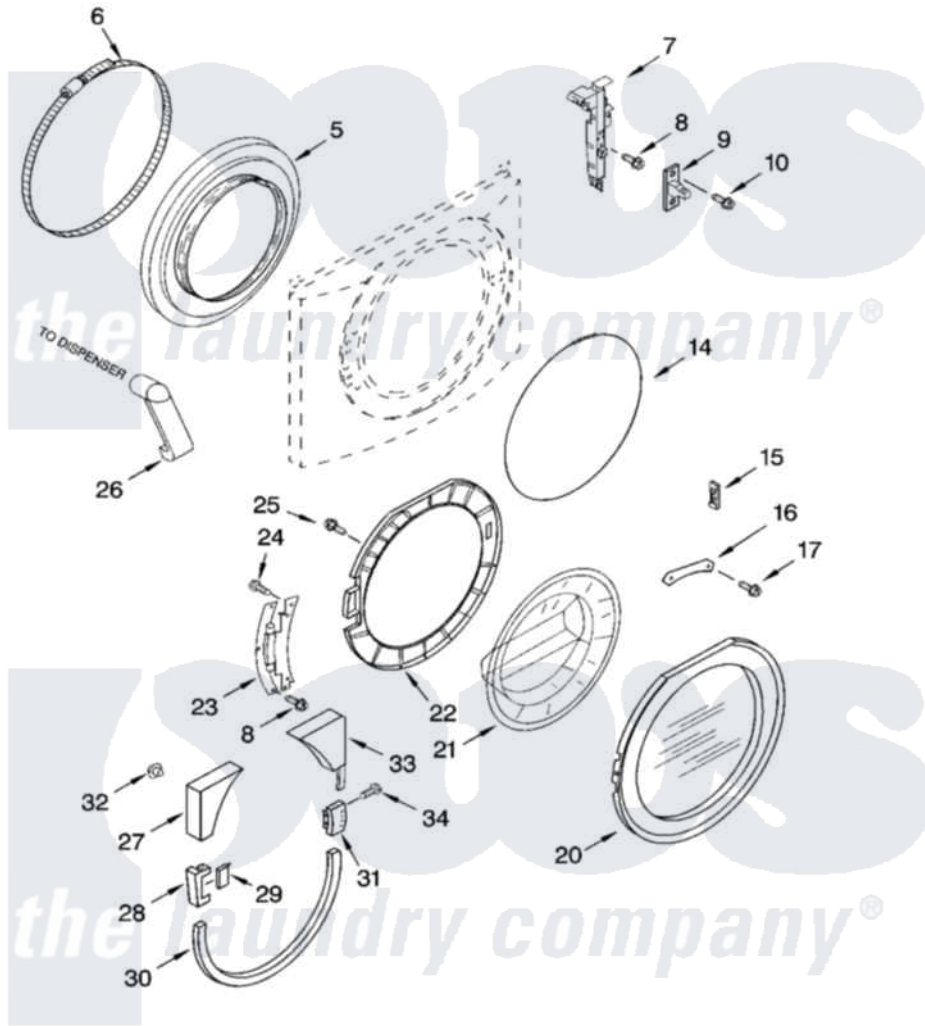

Whirlpool GHW9400PL0 02 - DOOR AND LATCH PARTS

DOOR AND LATCH PARTS

For Models: GHW9400PW0, GHW9400PL0, GHW9400PT0
(White/Platinum) (Pewter) (Biscuit)

8180441

3

Whirlpool Residential Whirlpool GHW9400PL0 Washer Parts Parts Diagram 02 - DOOR AND LATCH PARTS
Click on the part number to view part

Item	Original Part Number	Replaced By	Status	Part Description
5	8182119			Bellow
6	8182210			Clamp, Bellow
7	8181700	8182634		Lock, Door
8	8181760	8540725		Screw
9	8181651			Hook, Door
10	8181758	8182214		Screw
14	8182211			Clamp, Bellow To Front Panel
15	8181659	W10128586		Clamp, Glass Support
16	8181650			Clamp, Glass
17	8181785			Screw
20	8182044	8182992		Door Frame Assembly
"	8182086	8182990		Frame
"	8182087		Not Available	Door Frame Asm (Biscuit)
21	8181655			Glass, Door
22	8181849	W10322338		Frame
"	8181658	W10163308		Frame