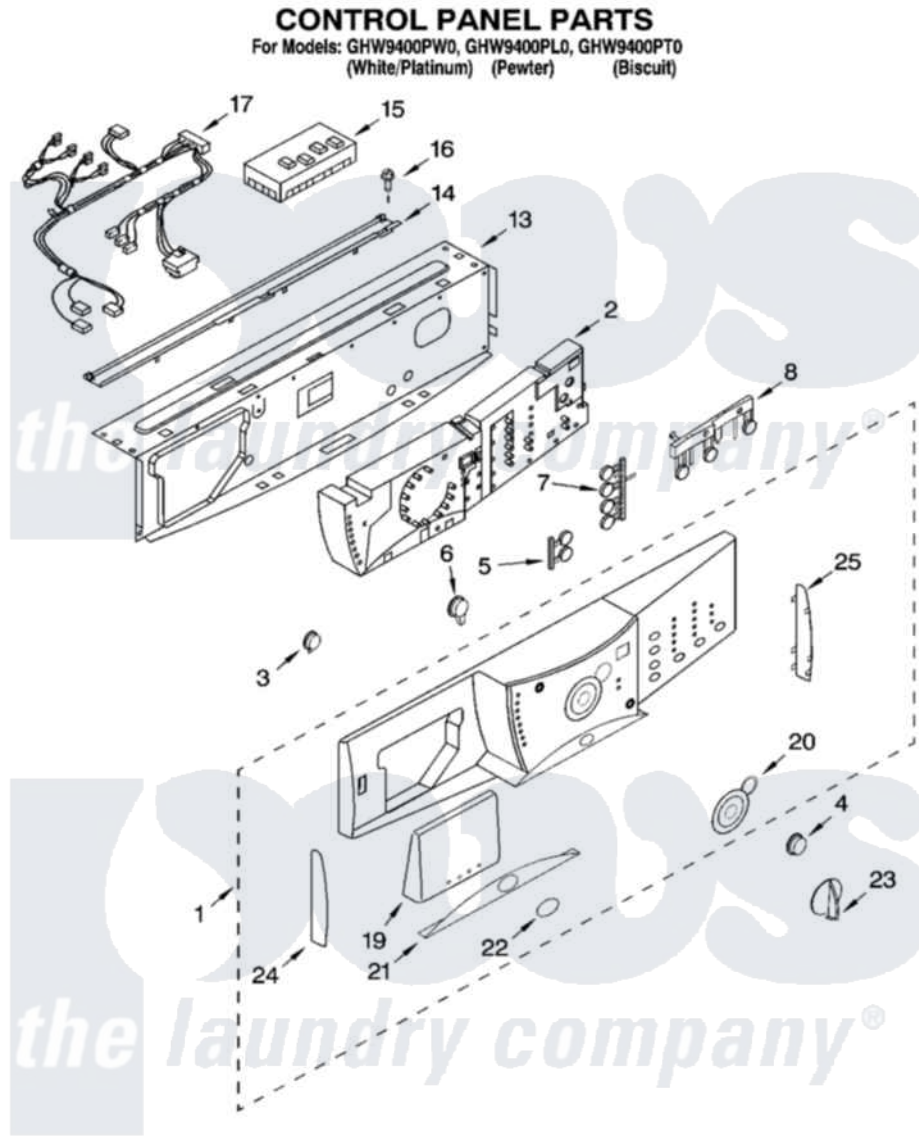

Whirlpool GHW9400PL0 03 - CONTROL PANEL PARTS

8180441

5

Whirlpool Residential Whirlpool GHW9400PL0 Washer Parts Parts Diagram 03 - CONTROL PANEL PARTS
Click on the part number to view part

Item	Original Part Number	Replaced By	Status	Part Description
1	8182653		Not Available	Panel, Control (Platinum)
"	8182654		Not Available	Panel, Control (Pewter)
"	8182655			Panel, Control
2	8182691	8182717		User Interface
3	8181860			Button, Power
4	8181861			Button, Start
5	8181863			Button Set, Soil Level
"	8182052			Button Set, Soil Level
"	8182053			Button Set, Soil Level
6	8182275			Button, Pause/Cancel
7	8181864			Button Set, Options
"	8182068			Button Set, Options
"	8182069			Button Set, Options
8	8181865			Button Set, Spin/Temperature
"	8182054			Button Set, Spin/Temperature
"	8182055			Button Set, Spin/Temperature

13	8182224	Not Available	Brace, Front Top
14	8181640	8182800	Channel, Water
15	8182280	8182697	Microcomputer, Machine Control
16	8181756	488729	Screw
17	8182212		Harness, Wiring
19	8181854		Handle, Drawer
"	8182070		Handle, Drawer
"	8182071		Handle, Drawer
20	8181855		Bezel, Knob
21	8181857		Overlay, Door
22	8181858	8303811	Badge, Assembly
23	8181859		Knob, Control
"	8182050		Knob, Control
"	8182049		Knob, Control
24	8181852		Endcap, Left
"	8182064		Endcap, Left
"	8182066		Endcap, Left
25	8181853		Endcap, Right
"	8182065		Endcap, Right
"	8182067		Endcap, Right