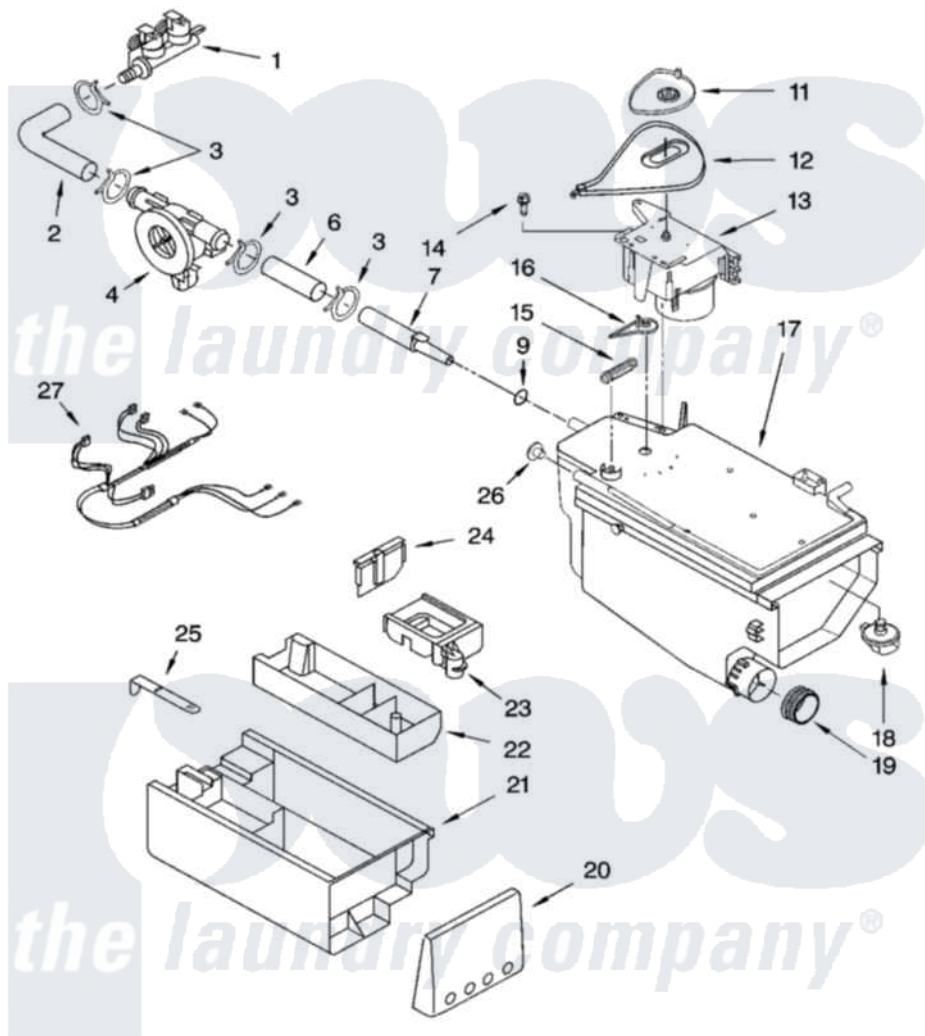

Whirlpool GHW9400PL0 04 - DISPENSER PARTS

DISPENSER PARTS

For Models: GHW9400PW0, GHW9400PL0, GHW9400PT0
(White/Platinum) (Pewter) (Biscuit)

8180441

7

Whirlpool [Residential Whirlpool GHW9400PL0 Washer Parts](#) Parts Diagram 04 - DISPENSER PARTS
Click on the part number to view part

Item	Original Part Number	Replaced By	Status	Part Description
1	8181694			Valve, Inlet
2	8181710			Hose, Inlet Valve To Vent Pipe
3	8181751	489503		Clamp
4	8181696	W10110225		Flowmeter
6	8181708			Hose, Flowmeter
7	8181713			Nozzle, Inlet
9	8181714	280196		Ring-O
11	8181726			Cam, Actuator
12	8181725			Lever, Water Distribution
13	8181723			Actuator
14	8181759	3400805		Screw, 8-18 X 3/64
15	8181727			Spring, Lever
16	8181724			Connection, Lever
17	8182122	280198		Dispenser
18	8181712			Nozzle, Distribution
19	8181747			Seal

20	8181854		Handle, Drawer
"	8182070		Handle, Drawer
"	8182071		Handle, Drawer
21	8181720		Drawer, Detergent
22	8181722		Container, Detergent
23	8181729	8182665	Siphon, Bleach/Softener
24	8181730		Separator
25	8181721		Hook, Drawer
26	8182123		Led, Pcb
27	8181781		Harness, Wiring