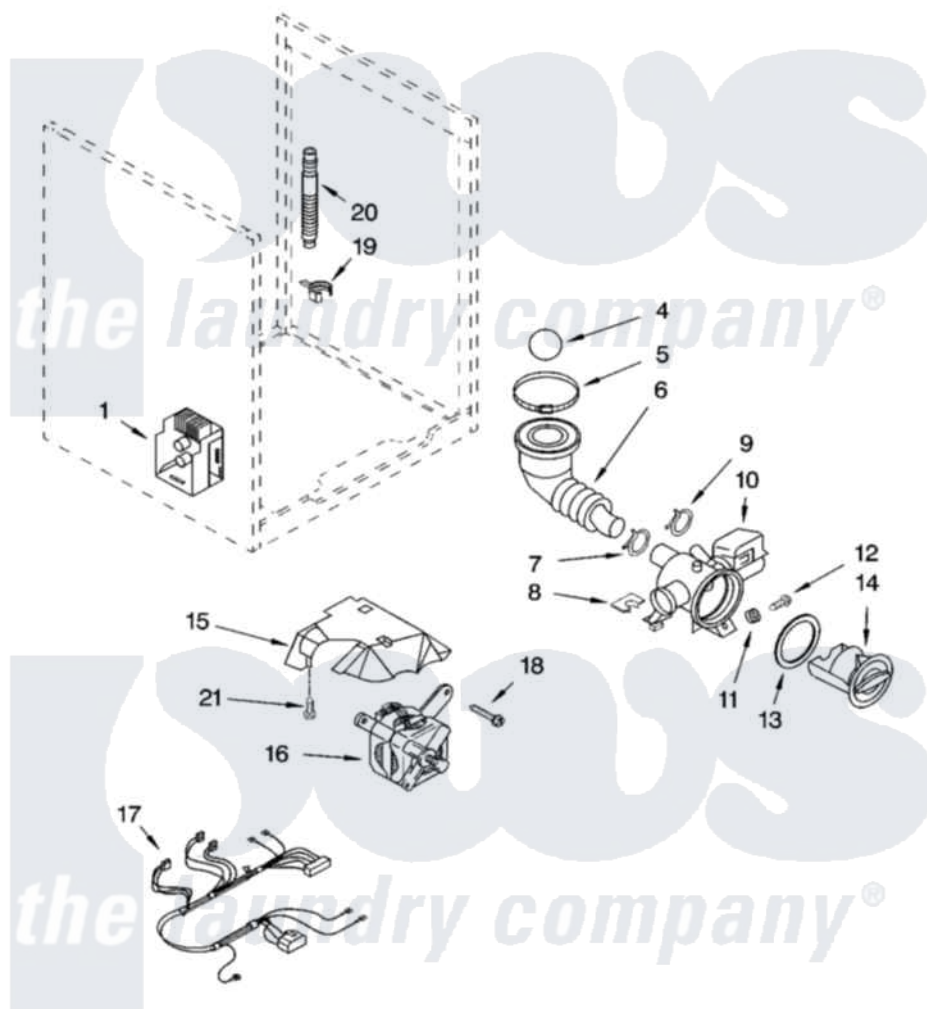

Whirlpool GHW9400PL0 06 - PUMP AND MOTOR PARTS, OPTIONAL PARTS (NOT INCLUDED)

PUMP AND MOTOR PARTS

For Models: GHW9400PW0, GHW9400PL0, GHW9400PT0
(White/Platinum) (Pewter) (Biscuit)

8180441

11

Whirlpool [Residential Whirlpool GHW9400PL0 Washer Parts](#) Parts Diagram 06 - PUMP AND MOTOR PARTS, OPTIONAL PARTS (NOT INCLUDED)
Click on the part number to view part

| Item | Original Part Number | Replaced By | Status | Part Description |
|------|-------------------------|---------------------------|--------|-------------------|
| 1 | 8181693 | 8182706 | | Control Unit |
| 4 | 8181733 | W10121657 | | Ball |
| 5 | 8181734 | 696392 | | Hose Clamp |
| 6 | 8181732 | | | Hose, Tub To Pump |
| 7 | 8181753 | 285655 | | Clamp, Hose |
| 8 | 8181786 | 280181 | | Grommet |
| 9 | 8181752 | 3367052 | | Clamp, Hose |
| 10 | 8181684 | 280187 | | Pump-Water |
| 11 | 8181787 | 280182 | | Grommet |
| 12 | 8181780 | | | Screw |
| 13 | 8181736 | | | Seal, Filter Cap |
| 14 | 8181735 | | | Cap, Filter |
| 15 | 8181766 | | | Cover, Motor |
| 16 | 8181682 | 8182793 | | Motor, Drive |
| 17 | 8181782 | W10137867 | | Harns-Wire |

| | | | |
|----|-------------------------|---------------------------|----------------------------|
| 18 | 8181761 | W10128585 | Bolt, Motor |
| 19 | 8181755 | 8182209 | Retainer, Drain Hose |
| 20 | 8181740 | W10003250 | Hose, Drain-Inner |
| 21 | 8181757 | 3186940 | Screw |
| | 72017 | | Paint, Touch-Up |
| " | 4396174 | | Paint, Touch-Up |
| " | 4392899 | | Paint, Touch-Up |
| " | 350938 | | Paint, Pressurized Spray B |
| " | 350930 | | Paint, Pressurized Spray B |
| " | 4396175 | | Paint, Pressurized Spray |
| " | 4392901 | | Paint, Pressurized Spray |
| " | 799344 | | Paint, Touch-Up) |
| " | 4392900 | | Paint, Bulk) |
| " | N/A | Not Available | ACCESSORY PARTS |
| " | 285863 | | Water System Parts |