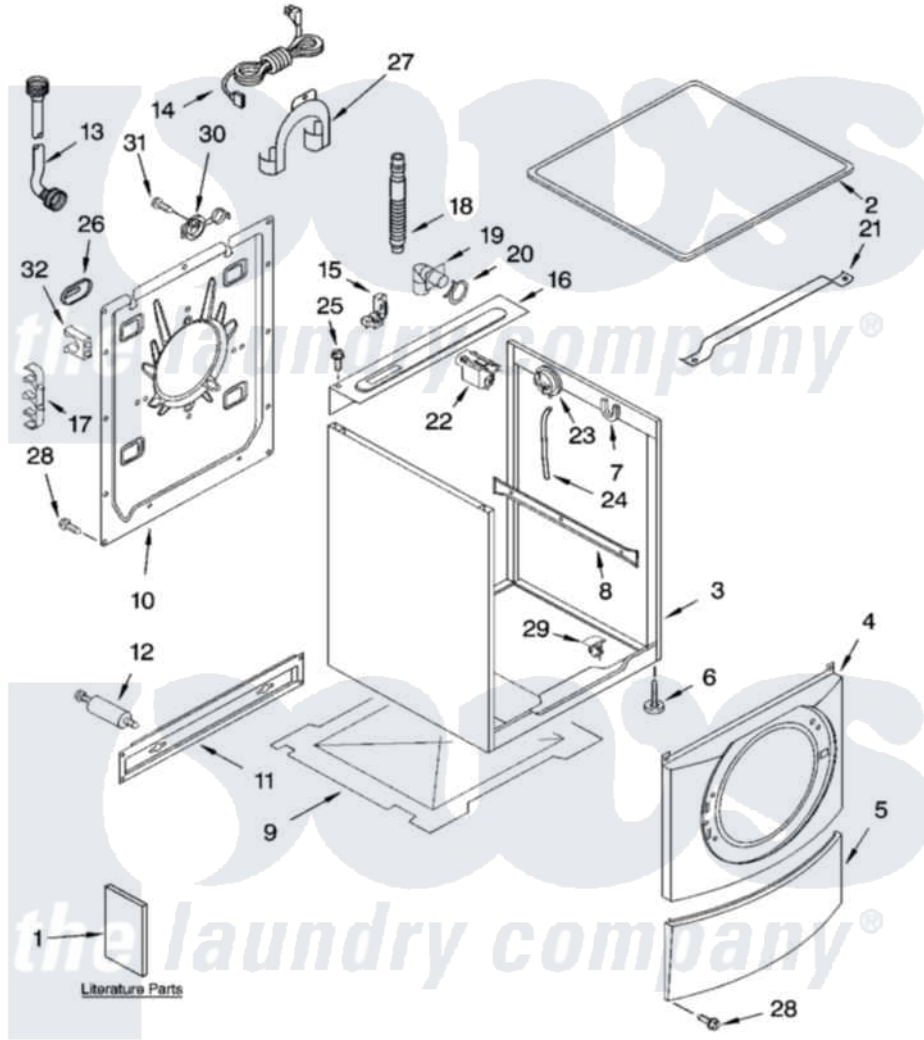

Whirlpool GHW9400PL3 01 - TOP AND CABINET PARTS

TOP AND CABINET PARTS

For Models: GHW9400PW3, GHW9400PL3, GHW9400PT3
(White/Platinum) (Pewter) (Biscuit)

AUTOMATIC
WASHER

7-06 Printed In U.S.A. (drd)

1

Part No. W10112157

Whirlpool Residential Whirlpool GHW9400PL3 Washer Parts Parts Diagram 01 - TOP AND CABINET PARTS
Click on the part number to view part

Item	Original Part Number	Replaced By	Status	Part Description
1	8182750		Not Available	Use & Care Guide
"	8182677			Tech Sheet
"	8182270		Not Available	DVD-Instruction
"	8182658			Quick Start Guide
2	8181641			Top
"	8182061			Top
"	8181830			Top
3	8181630	8182609		Cabinet
"	8182063			Cabinet
"	8181805			Cabinet
4	8181838			Panel, Front
"	8182060			Panel, Front
"	8182059			Panel, Front
5	8181643			Toe Panel
"	8182062			Toe Panel
"	8181809			Toe Panel

6	8181636		Foot, Leveling
7	8181763		Bracket, Spring
8	8183008		Brace, Side Panel
9	8181635		Pan, Bottom
10	8182698		Panel, Rear
11	8182661	W10003040	Brace, Transport
12	8182797	W10289554A	Bolt
"	8182798	W10289554A	Bolt
13	8182795	89503	Hose-Inlet
"	8182792	89503	Hose-Inlet
14	8183009		Cord, Power
15	8181690	8182635	Strain Relief
16	8182116	W10138248	Brace, Rear
17	8182701		Clip, Outer Hose Holder
18	8181737		Hose, Drain
19	8181738		Connector, Hose Outlet
20	8181752	3367052	Clamp, Hose
21	8181632		Brace, Top
22	8181683	W10326464	Filter, Interference
23	8181695		Switch, Pressure
24	8181739	W10004260	Hose, Pressure Switch
25	8181691		Screw
26	8182700	8540268	Cover, Transport
27	8181768	W10280024	U-Bend, Drain Hose
28	8181828	488729	Screw
29	8181930	W10085220	Microswitch
30	8182699		Grommet, Cord Support
31	8182201		Screw, 3 X 8 mm
32	8182702		Clip, Outer Hose Holder
"	BLANK	Not Available	Following Parts Not Illustrated
"	8182109		Harness Channel