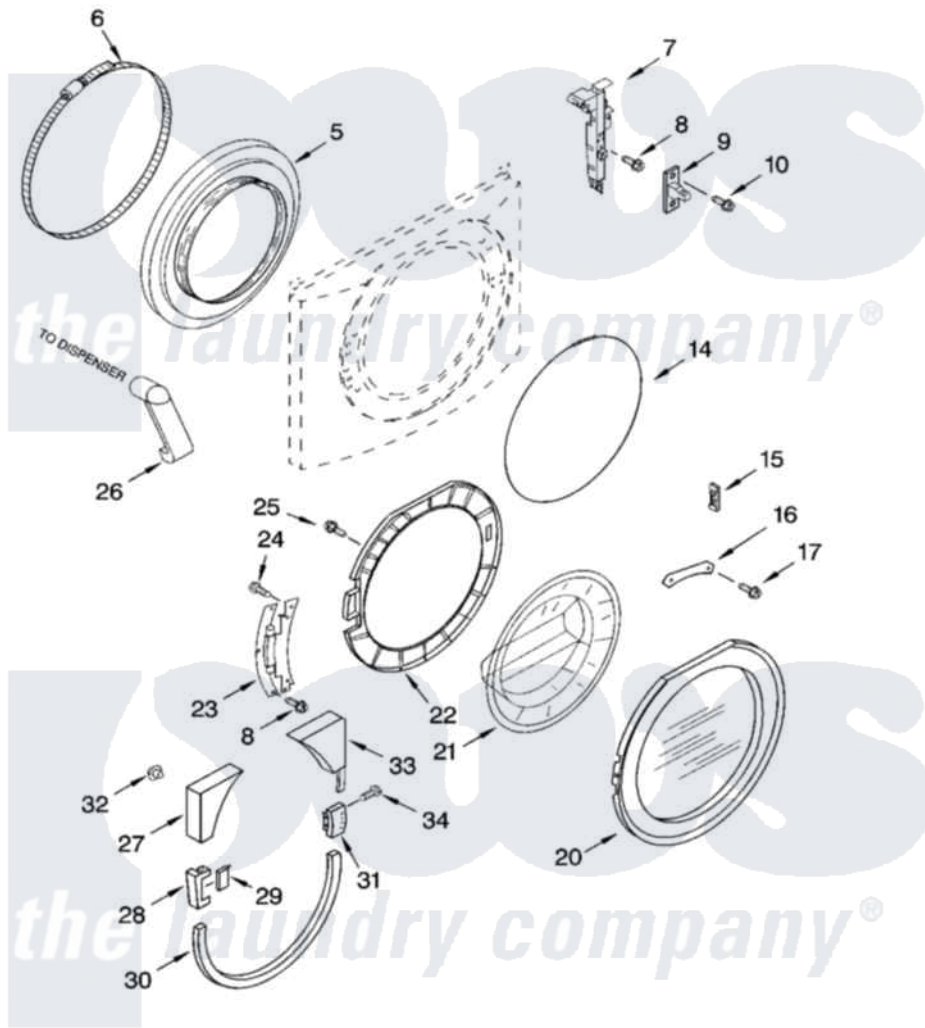

Whirlpool GHW9400PL3 02 - DOOR AND LATCH PARTS

DOOR AND LATCH PARTS

For Models: GHW9400PW3, GHW9400PL3, GHW9400PT3
(White/Platinum) (Pewter) (Biscuit)

W10112157

3

Whirlpool [Residential Whirlpool GHW9400PL3 Washer Parts](#) Parts Diagram 02 - DOOR AND LATCH PARTS
Click on the part number to view part

Item	Original Part Number	Replaced By	Status	Part Description
5	8182119			Bellow
6	8182210			Clamp, Bellow
7	8182634			Lock, Door
8	8181760	8540725		Screw
9	8181651			Hook, Door
10	8181758	8182214		Screw
14	8182211			Clamp, Bellow To Front Panel
15	8181659	W10128586		Clamp, Glass Support
16	8181650			Clamp, Glass
17	8181785			Screw
20	8182044	8182992		Door Frame Assembly
"	8182086	8182990		Frame
"	8182087		Not Available	Door Frame Asm (Biscuit)
21	8181655			Glass, Door
22	8182628	W10163308		Frame
23	8181843			Hinge, Door

24	8181660		Screw
25	8181661		Screw, Actuator
26	8181718		Tube, Dispenser To Bellow
27	8181842		Trim, Upper Left
"	8182078	Not Available	Trim, Upper Left (Pewter)
"	8182079		Trim, Upper Left
28	8181841		Cover, Hinge
"	8182082	Not Available	Cover, Hinge (Outer) (Pewter)
"	8182083	Not Available	Cover, Hinge (Outer) (Biscuit)
29	8181844		Cover, Hinge
"	8182074		Cover, Hinge
"	8182075	Not Available	Cover, Hinge (Inner) (Biscuit)
30	8181840		Trim, Lower
"	8182072		Trim, Lower
"	8182073	Not Available	Trim, Lower (Biscuit)
31	8181846		Handle, Door
"	8182080		Handle, Door
"	8182081		Handle, Door
32	8182779		Clip, Trim
33	8181839		Trim, Upper Right
"	8182076		Trim, Upper Right
"	8182077		Trim, Upper Right
34	8181759	3400805	Screw, 8-18 X 3/64