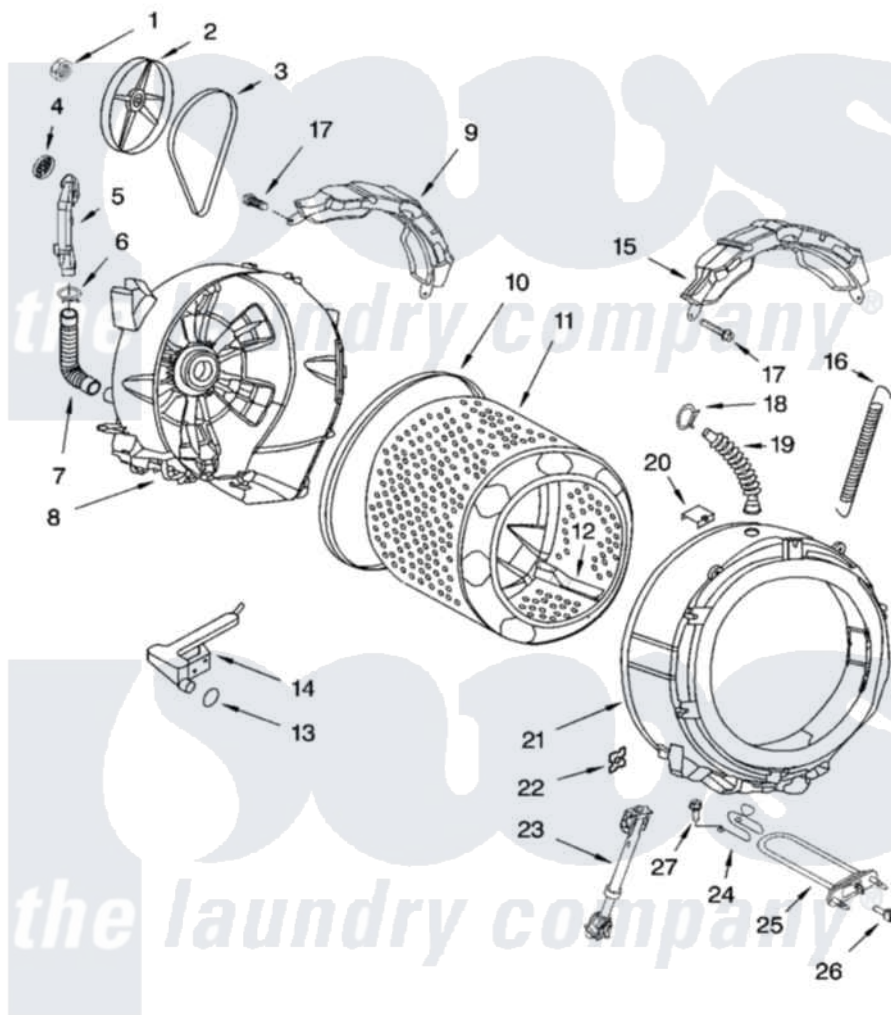

# Whirlpool GHW9400PL3 05 - TUB AND BASKET PARTS

## TUB AND BASKET PARTS

For Models: GHW9400PW3, GHW9400PL3, GHW9400PT3  
(White/Platinum) (Pewter) (Biscuit)

W10112157

9

Whirlpool [Residential Whirlpool GHW9400PL3 Washer Parts](#) Parts Diagram 05 - TUB AND BASKET PARTS  
Click on the part number to view part

Item	Original Part Number	Replaced By	Status	Part Description
1	8182132	<a href="#">W10283361</a>		Nut, Pulley
2	<a href="#">8182650</a>			Pulley
3	8182633	<a href="#">W10388414</a>		Belt
4	<a href="#">8181745</a>			Grid, Ventilation
5	<a href="#">8181744</a>			Pipe, Ventilation
6	8181746	<a href="#">W10208156</a>		Clamp
7	<a href="#">8181743</a>			Hose, Exhaust
8	8181666	<a href="#">W10253866</a>		Tub-Outer
9	<a href="#">8181644</a>			Counterweight, Rear
10	<a href="#">8181673</a>			Gasket, Tub
11	8182247	<a href="#">W10269756</a>		Basket
12	<a href="#">8182233</a>			Baffle, Basket
13	8181748	<a href="#">W10250553</a>		O-Ring, Air Trap
14	<a href="#">8181731</a>			Airtrap
15	8181645	<a href="#">W10008880</a>		Counterweight, Front
16	<a href="#">8182814</a>			Spring, Suspension

17	8181647	<a href="#">W10182109</a>		Screw-Kit
18	8181742	<a href="#">3367052</a>		Clamp, Hose
19	<a href="#">8181794</a>			Hose, Tub To Dispenser
20	8181667	<a href="#">8540092</a>		Clamp, Tub
21	8181665	<a href="#">285981</a>		Tub-Outer
22	8181648	<a href="#">8182512</a>		Nut, Push-In
23	<a href="#">8182812</a>			Shock Absorber
24	8181686	<a href="#">W10250558</a>		Bracket, Heater Support
25	<a href="#">8182666</a>			Element, Heating
26	<a href="#">8181705</a>			Ntc
27	8181687	<a href="#">8182214</a>		Screw
"	BLANK		Not Available	Following Parts Not Illustrated
"	8182126	<a href="#">3196427</a>		Screw