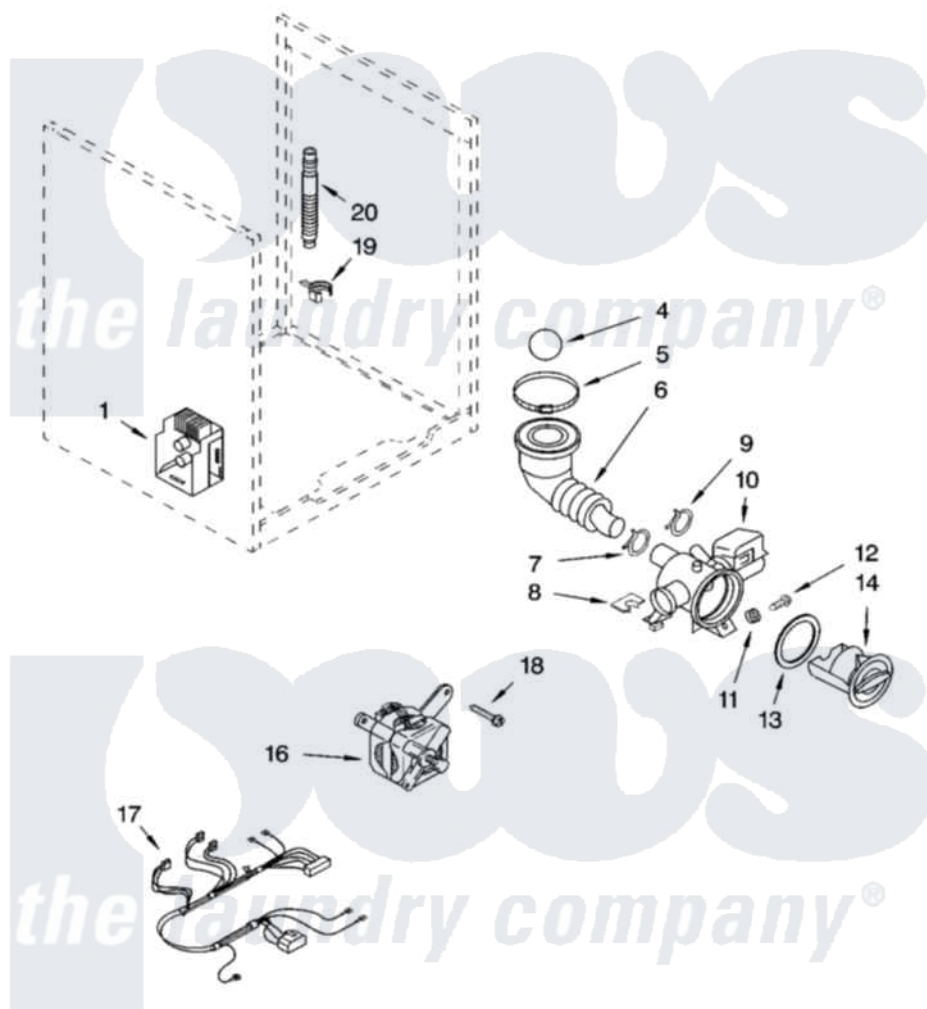

# Whirlpool GHW9400PL3 06 - PUMP AND MOTOR PARTS, OPTIONAL PARTS (NOT INCLUDED)

## PUMP AND MOTOR PARTS

For Models: GHW9400PW3, GHW9400PL3, GHW9400PT3  
(White/Platinum) (Pewter) (Biscuit)

W10112157

11

Whirlpool [Residential Whirlpool GHW9400PL3 Washer Parts](#) Parts Diagram 06 - PUMP AND MOTOR PARTS, OPTIONAL PARTS (NOT INCLUDED)  
Click on the part number to view part

Item	Original Part Number	Replaced By	Status	Part Description
1	<a href="#">8182706</a>			Control Unit
4	8181733	<a href="#">W10121657</a>		Ball
5	8181734	<a href="#">696392</a>		Hose Clamp
6	<a href="#">8181732</a>			Hose, Tub To Pump
7	8181753	<a href="#">285655</a>		Clamp, Hose
8	8181786	<a href="#">280181</a>		Grommet
9	8181752	<a href="#">3367052</a>		Clamp, Hose
10	8181684	<a href="#">280187</a>		Pump-Water
11	8181787	<a href="#">280182</a>		Grommet
12	<a href="#">8181780</a>			Screw
13	<a href="#">8181736</a>			Seal, Filter Cap
14	<a href="#">8181735</a>			Cap, Filter
16	<a href="#">8182793</a>			Motor, Drive
17	8181782	<a href="#">W10137867</a>		Harns-Wire
18	8181761	<a href="#">W10128585</a>		Bolt, Motor

19	8181755	<a href="#">8182209</a>	Retainer, Drain Hose
20	8181740	<a href="#">W10003250</a>	Hose, Drain-Inner
	<a href="#">72017</a>		Paint, Touch-Up
"	<a href="#">4396174</a>		Paint, Touch-Up
"	<a href="#">4392899</a>		Paint, Touch-Up
"	<a href="#">350938</a>		Paint, Pressurized Spray B
"	<a href="#">350930</a>		Paint, Pressurized Spray B
"	<a href="#">4396175</a>		Paint, Pressurized Spray
"	<a href="#">4392901</a>		Paint, Pressurized Spray
"	<a href="#">799344</a>		Paint, Touch-Up )
"	<a href="#">4392900</a>		Paint, Bulk )
"	BLANK	Not Available	ACCESSORY PARTS
"	<a href="#">285863</a>		Water System Parts