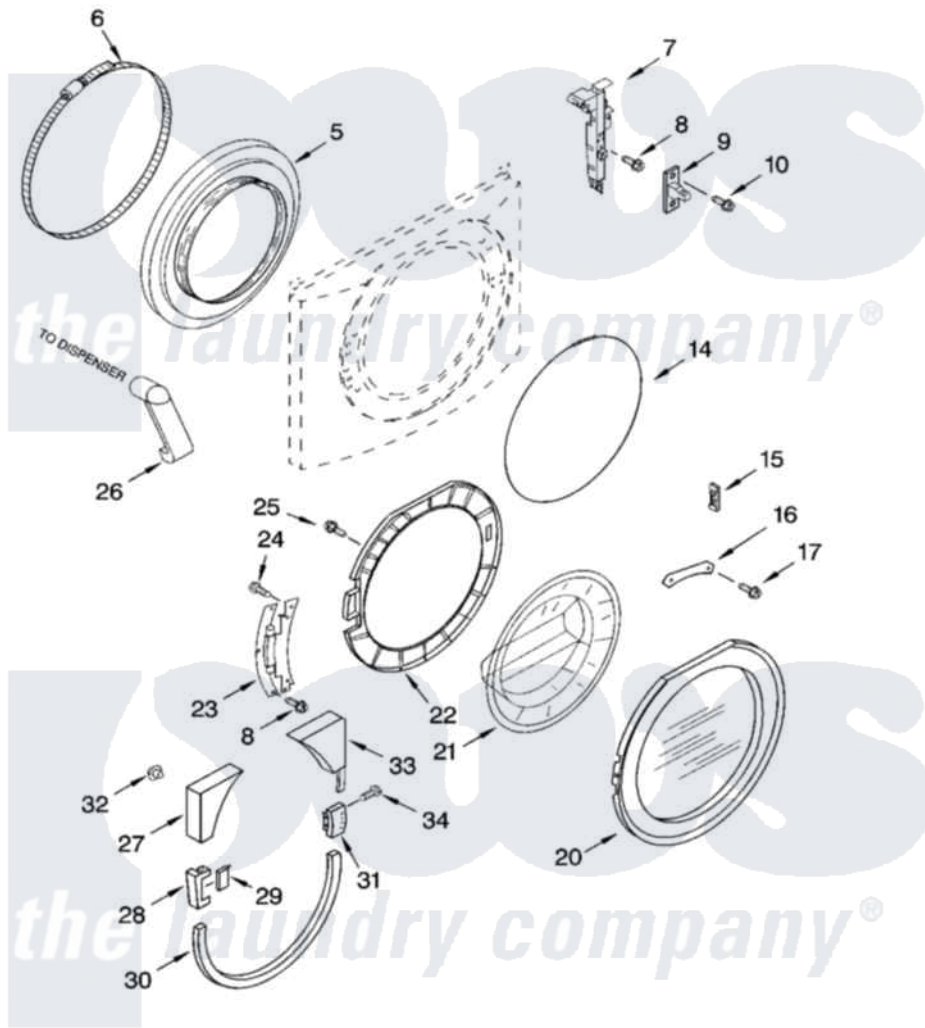

# Whirlpool GHW9400PT1 02 - DOOR AND LATCH PARTS

## DOOR AND LATCH PARTS

For Models: GHW9400PW1, GHW9400PL1, GHW9400PT1  
(White/Platinum) (Pewter) (Biscuit)

8180677

3

Whirlpool [Residential Whirlpool GHW9400PT1 Washer Parts](#) Parts Diagram 02 - DOOR AND LATCH PARTS  
Click on the part number to view part

24	<a href="#">8181660</a>		Screw
25	<a href="#">8181661</a>		Screw, Actuator
26	<a href="#">8181718</a>		Tube, Dispenser To Bellow
27	<a href="#">8181842</a>		Trim, Upper Left
"	8182078	Not Available	Trim, Upper Left (Pewter)
"	<a href="#">8182079</a>		Trim, Upper Left
28	<a href="#">8181841</a>		Cover, Hinge
"	8182082	Not Available	Cover, Hinge (Outer) (Pewter)
"	8182083	Not Available	Cover, Hinge (Outer) (Biscuit)
29	<a href="#">8181844</a>		Cover, Hinge
"	<a href="#">8182074</a>		Cover, Hinge
"	8182075	Not Available	Cover, Hinge (Inner) (Biscuit)
30	<a href="#">8181840</a>		Trim, Lower
"	<a href="#">8182072</a>		Trim, Lower
"	8182073	Not Available	Trim, Lower (Biscuit)
31	<a href="#">8181846</a>		Handle, Door
"	<a href="#">8182080</a>		Handle, Door
"	<a href="#">8182081</a>		Handle, Door
32	<a href="#">8182779</a>		Clip, Trim
33	<a href="#">8181839</a>		Trim, Upper Right
"	<a href="#">8182076</a>		Trim, Upper Right
"	<a href="#">8182077</a>		Trim, Upper Right
34	8181759	<a href="#">3400805</a>	Screw, 8-18 X 3/64