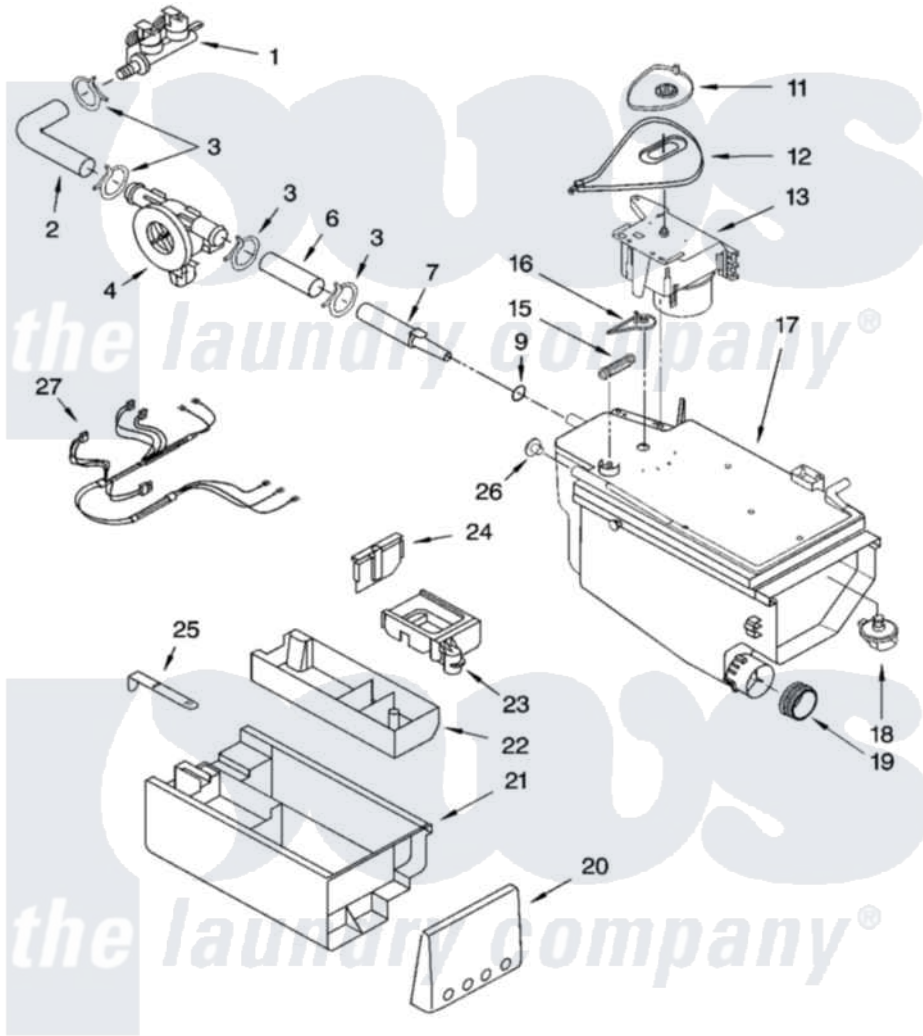

# Whirlpool GHW9400PT1 04 - DISPENSER PARTS

## DISPENSER PARTS

For Models: GHW9400PW1, GHW9400PL1, GHW9400PT1  
(White/Platinum) (Pewter) (Biscuit)

8180677

7

Whirlpool [Residential Whirlpool GHW9400PT1 Washer Parts](#) Parts Diagram 04 - DISPENSER PARTS  
Click on the part number to view part

Item	Original Part Number	Replaced By	Status	Part Description
1	<a href="#">8181694</a>			Valve, Inlet
2	<a href="#">8181710</a>			Hose, Inlet Valve To Vent Pipe
3	8181751	<a href="#">489503</a>		Clamp
4	8181696	<a href="#">W10110225</a>		Flowmeter
6	<a href="#">8181708</a>			Hose, Flowmeter
7	<a href="#">8181713</a>			Nozzle, Inlet
9	8181714	<a href="#">280196</a>		Ring-O
11	<a href="#">8181726</a>			Cam, Actuator
12	<a href="#">8181725</a>			Lever, Water Distribution
13	<a href="#">8181723</a>			Actuator
15	<a href="#">8181727</a>			Spring, Lever
16	<a href="#">8181724</a>			Connection, Lever
17	8182786	<a href="#">280198</a>		Dispenser
18	<a href="#">8181712</a>			Nozzle, Distribution
19	<a href="#">8181747</a>			Seal
20	<a href="#">8181854</a>			Handle, Drawer

"	<a href="#">8182070</a>	Handle, Drawer
"	<a href="#">8182071</a>	Handle, Drawer
21	<a href="#">8181720</a>	Drawer, Detergent
22	<a href="#">8181722</a>	Container, Detergent
23	<a href="#">8182665</a>	Siphon, Bleach/Softener
24	<a href="#">8181730</a>	Separator
25	<a href="#">8181721</a>	Hook, Drawer
26	<a href="#">8182123</a>	Led, Pcb
27	<a href="#">8181781</a>	Harness, Wiring