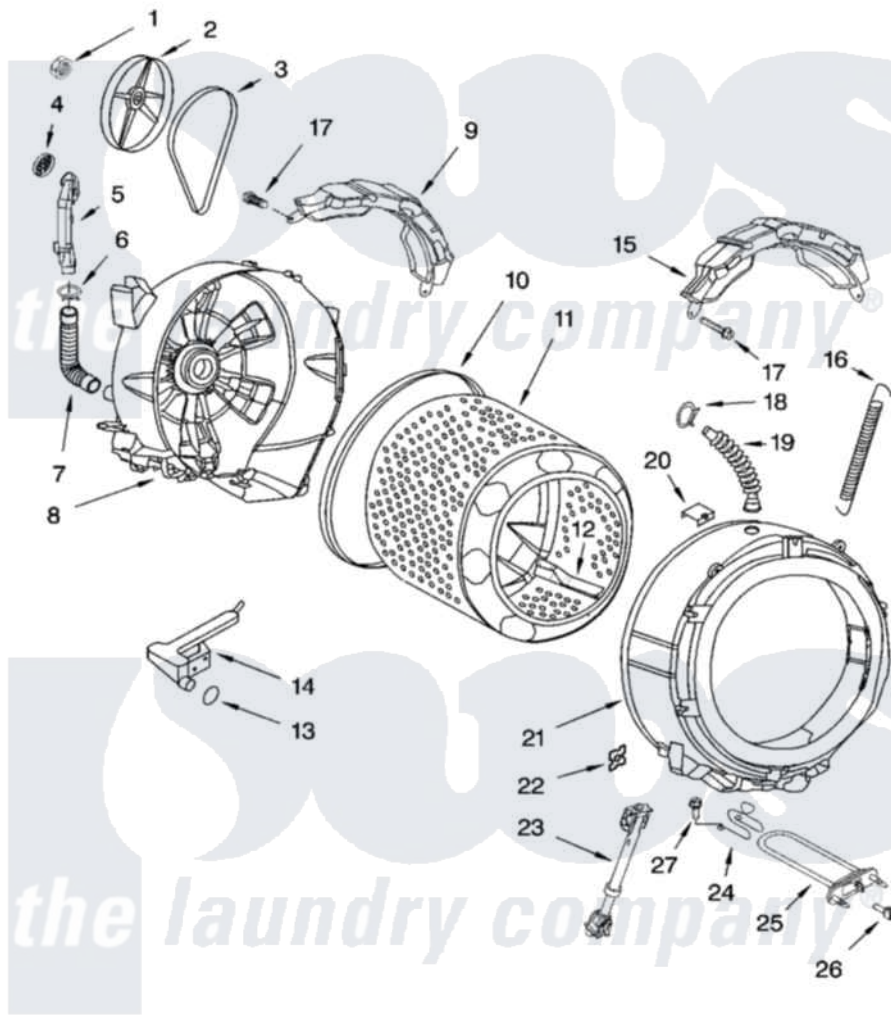

Whirlpool GHW9400PT1 05 - TUB AND BASKET PARTS

TUB AND BASKET PARTS

For Models: GHW9400PW1, GHW9400PL1, GHW9400PT1
(White/Platinum) (Pewter) (Biscuit)

8180677

9

Whirlpool Residential Whirlpool GHW9400PT1 Washer Parts Parts Diagram 05 - TUB AND BASKET PARTS
Click on the part number to view part

Item	Original Part Number	Replaced By	Status	Part Description
1	8182132	W10283361		Nut, Pulley
2	8182650			Pulley
3	8182633	W10388414		Belt
4	8181745			Grid, Ventilation
5	8181744			Pipe, Ventilation
6	8181746	W10208156		Clamp
7	8181743			Hose, Exhaust
8	8181666	W10253866		Tub-Outer
9	8181644			Counterweight, Rear
10	8181673			Gasket, Tub
11	8182247	W10269756		Basket
12	8182233			Baffle, Basket
13	8181748	W10250553		O-Ring, Air Trap
14	8181731			Airtrap
15	8181645	W10008880		Counterweight, Front
16	8181762	8182814		Spring, Suspension

17	8181647	W10182109	Screw-Kit
18	8181742	3367052	Clamp, Hose
19	8181794		Hose, Tub To Dispenser
20	8181667	8540092	Clamp, Tub
21	8181665	285981	Tub-Outer
22	8181648	8182512	Nut, Push-In
23	8182703		Shock Absorber
24	8181686	W10250558	Bracket, Heater Support
25	8182666		Element, Heating
26	8181705		Ntc
27	8181687	8182214	Screw
"	N/A	Not Available	FOLLOWING PARTS NOT ILLUSTRATED
"	8182126	3196427	Screw