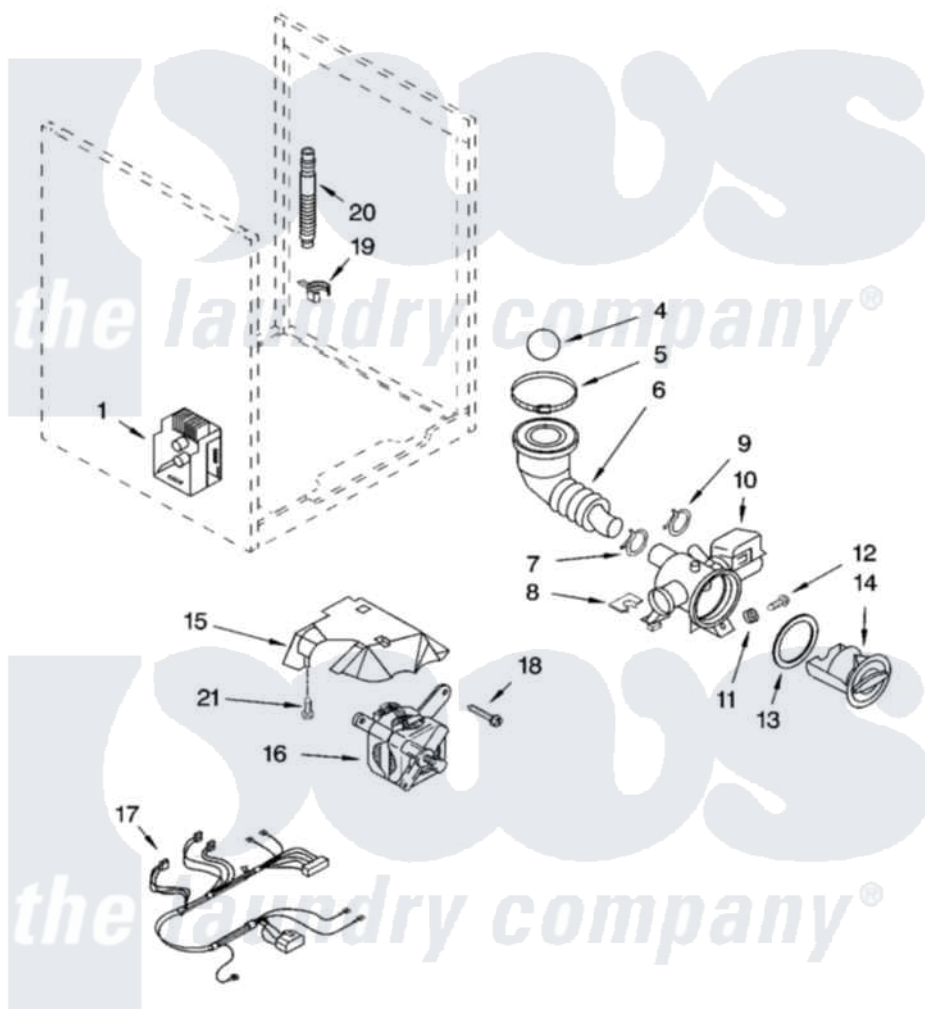

# Whirlpool GHW9400PT1 06 - PUMP AND MOTOR PARTS, OPTIONAL PARTS (NOT INCLUDED)

## PUMP AND MOTOR PARTS For Models: GHW9400PW1, GHW9400PL1, GHW9400PT1 (White/Platinum) (Pewter) (Biscuit)

8180677

11

Whirlpool [Residential Whirlpool GHW9400PT1 Washer Parts](#) Parts Diagram 06 - PUMP AND MOTOR PARTS, OPTIONAL PARTS (NOT INCLUDED)  
Click on the part number to view part

Item	Original Part Number	Replaced By	Status	Part Description
1	<a href="#">8182706</a>			Control Unit
4	8181733	<a href="#">W10121657</a>		Ball
5	8181734	<a href="#">696392</a>		Hose Clamp
6	<a href="#">8181732</a>			Hose, Tub To Pump
7	8181753	<a href="#">285655</a>		Clamp, Hose
8	8181786	<a href="#">280181</a>		Grommet
9	8181752	<a href="#">3367052</a>		Clamp, Hose
10	8181684	<a href="#">280187</a>		Pump-Water
11	8181787	<a href="#">280182</a>		Grommet
12	<a href="#">8181780</a>			Screw
13	<a href="#">8181736</a>			Seal, Filter Cap
14	<a href="#">8181735</a>			Cap, Filter
15	<a href="#">8181766</a>			Cover, Motor
16	8181682	<a href="#">8182793</a>		Motor, Drive
17	8181782	<a href="#">W10137867</a>		Harns-Wire

18	8181761	<a href="#">W10128585</a>	Bolt, Motor
19	8181755	<a href="#">8182209</a>	Retainer, Drain Hose
20	8181740	<a href="#">W10003250</a>	Hose, Drain-Inner
21	8181757	<a href="#">3186940</a>	Screw
	<a href="#">72017</a>		Paint, Touch-Up
"	<a href="#">4396174</a>		Paint, Touch-Up
"	<a href="#">4392899</a>		Paint, Touch-Up
"	<a href="#">350938</a>		Paint, Pressurized Spray B
"	<a href="#">350930</a>		Paint, Pressurized Spray B
"	<a href="#">4396175</a>		Paint, Pressurized Spray
"	<a href="#">4392901</a>		Paint, Pressurized Spray
"	<a href="#">799344</a>		Paint, Touch-Up )
"	<a href="#">4392900</a>		Paint, Bulk )
"	N/A	Not Available	ACCESSORY PARTS
"	<a href="#">285863</a>		Water System Parts