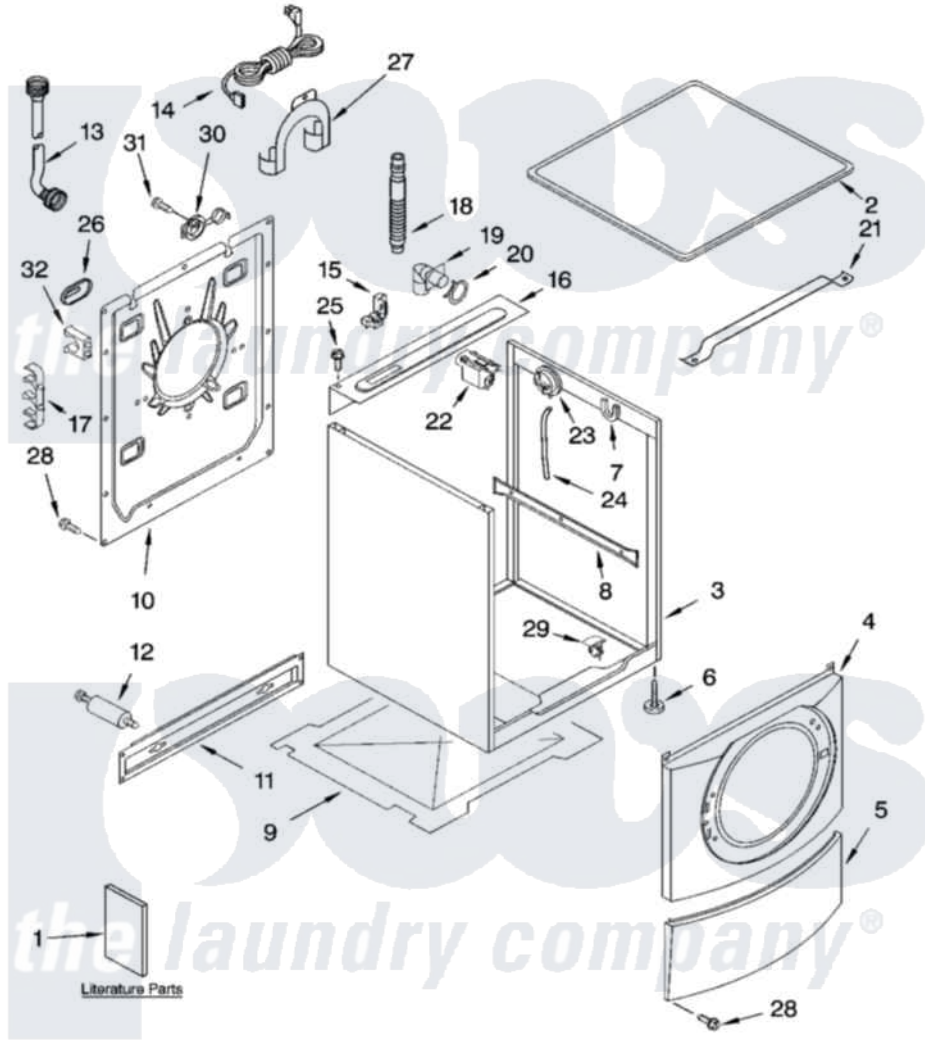

Whirlpool GHW9400PT2 01 - TOP AND CABINET PARTS

TOP AND CABINET PARTS

For Models: GHW9400PW2, GHW9400PL2, GHW9400PT2
(White/Platinum) (Pewter) (Biscuit)

AUTOMATIC
WASHER

7-06 Printed In U.S.A. (drd)

1

Part No. 8181272

Whirlpool Residential Whirlpool GHW9400PT2 Washer Parts Parts Diagram 01 - TOP AND CABINET PARTS
Click on the part number to view part

| Item | Original Part Number | Replaced By | Status | Part Description |
|------|-------------------------|-------------------------|---------------|-------------------|
| 1 | 8182750 | | Not Available | Use & Care Guide |
| " | 8182677 | | | Tech Sheet |
| " | 8182270 | | Not Available | DVD-Instruction |
| " | 8182658 | | | Quick Start Guide |
| 2 | 8181641 | | | Top |
| " | 8182061 | | | Top |
| " | 8181830 | | | Top |
| 3 | 8181630 | 8182609 | | Cabinet |
| " | 8182063 | | | Cabinet |
| " | 8181805 | | | Cabinet |
| 4 | 8181838 | | | Panel, Front |
| " | 8182060 | | | Panel, Front |
| " | 8182059 | | | Panel, Front |
| 5 | 8181643 | | | Toe Panel |
| " | 8182062 | | | Toe Panel |
| " | 8181809 | | | Toe Panel |