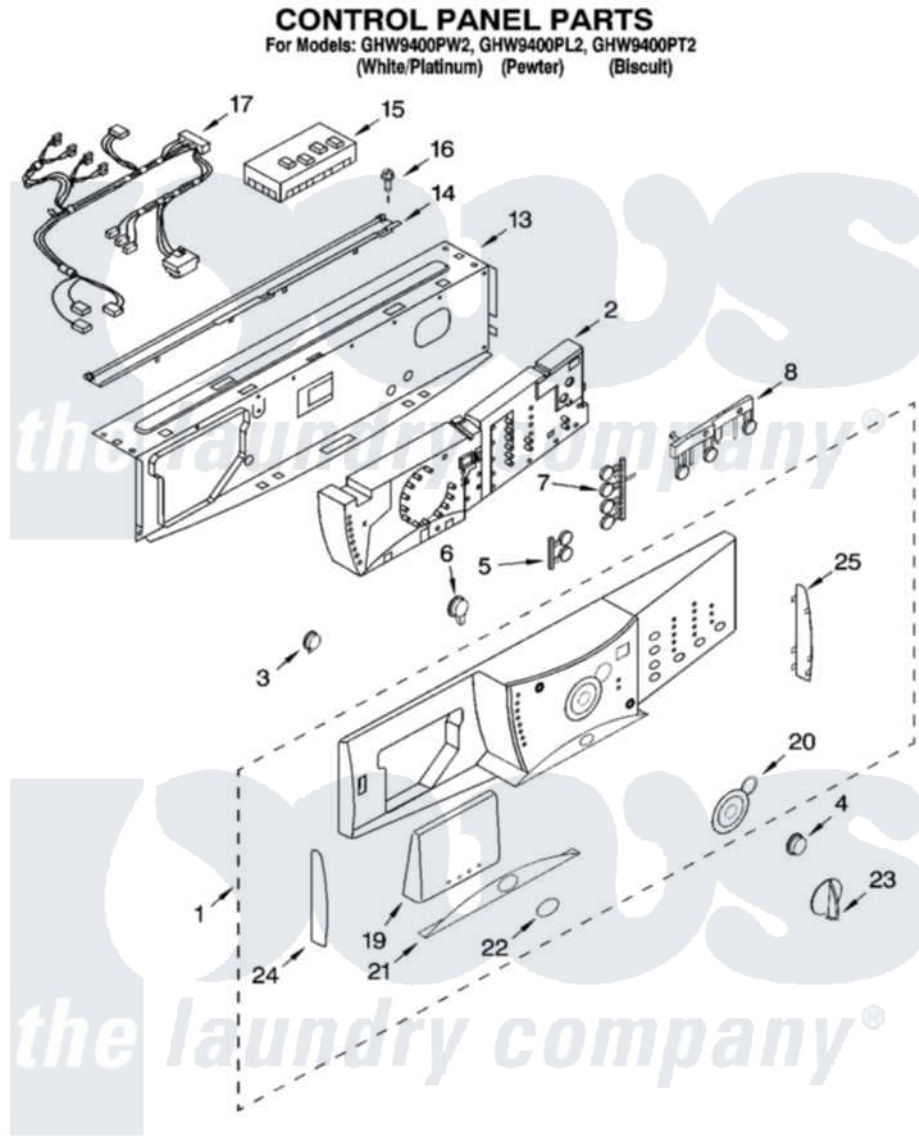

Whirlpool GHW9400PT2 03 - CONTROL PANEL PARTS

8181272

5

Whirlpool [Residential Whirlpool GHW9400PT2 Washer Parts](#) Parts Diagram 03 - CONTROL PANEL PARTS
Click on the part number to view part

Item	Original Part Number	Replaced By	Status	Part Description
1	8182709		Not Available	Panel, Control (Platinum)
"	8182710			Panel, Control
"	8182711			Panel, Control
2	8182717			User Interface
3	8181860			Button, Power
4	8181861			Button, Start
5	8181863			Button Set, Soil Level
"	8182052			Button Set, Soil Level
"	8182053			Button Set, Soil Level
6	8182275			Button, Pause/Cancel
7	8181864			Button Set, Options
"	8182068			Button Set, Options
"	8182069			Button Set, Options
8	8181865			Button Set, Spin/Temperature
"	8182054			Button Set, Spin/Temperature
"	8182055			Button Set, Spin/Temperature

13	8182224	Not Available	Brace, Front Top
14	8182800		Channel, Water
15	8182697		Microcomputer, Machine Control
16	8181756	488729	Screw
17	8182212		Harness, Wiring
19	8181854		Handle, Drawer
"	8182070		Handle, Drawer
"	8182071		Handle, Drawer
20	8181855		Bezel, Knob
21	8181857		Overlay, Door
22	8181858	8303811	Badge, Assembly
23	8181859		Knob, Control
"	8182050		Knob, Control
"	8182049		Knob, Control
24	8181852		Endcap, Left
"	8182064		Endcap, Left
"	8182066		Endcap, Left
25	8181853		Endcap, Right
"	8182065		Endcap, Right
"	8182067		Endcap, Right