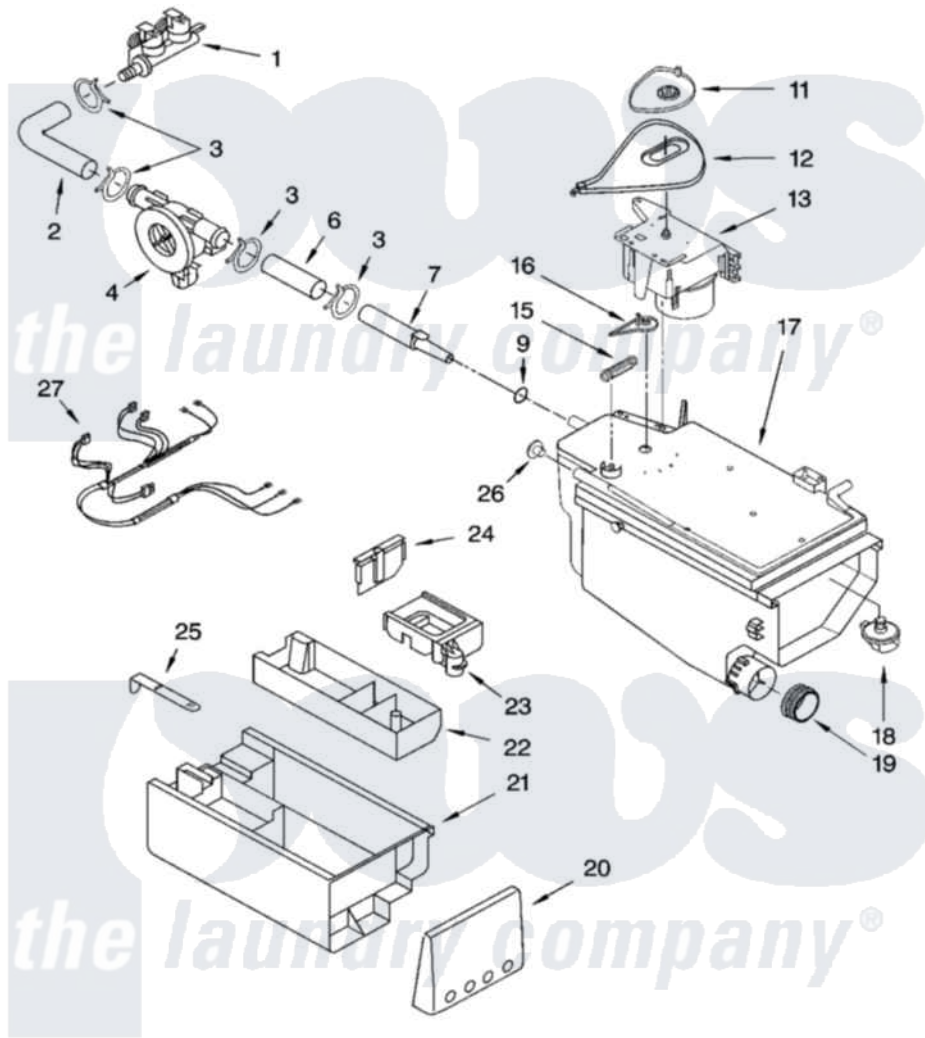

Whirlpool GHW9400PT2 04 - DISPENSER PARTS

DISPENSER PARTS

For Models: GHW9400PW2, GHW9400PL2, GHW9400PT2
(White/Platinum) (Pewter) (Biscuit)

8181272

7

Whirlpool [Residential Whirlpool GHW9400PT2 Washer Parts](#) Parts Diagram 04 - DISPENSER PARTS
Click on the part number to view part

Item	Original Part Number	Replaced By	Status	Part Description
1	8181694			Valve, Inlet
2	8181710			Hose, Inlet Valve To Vent Pipe
3	8181751	489503		Clamp
4	8181696	W10110225		Flowmeter
6	8181708			Hose, Flowmeter
7	8183010	280194		Nozzle
9	8183036	280196		Ring-O
11	8181726			Cam, Actuator
12	8181725			Lever, Water Distribution
13	8181723			Actuator
15	8181727			Spring, Lever
16	8181724			Connection, Lever
17	8183032	280198		Dispenser
18	8181712			Nozzle, Distribution
19	8181747			Seal
20	8181854			Handle, Drawer

"	8182070	Handle, Drawer
"	8182071	Handle, Drawer
21	8181720	Drawer, Detergent
22	8181722	Container, Detergent
23	8182665	Siphon, Bleach/Softener
24	8181730	Separator
25	8181721	Hook, Drawer
26	8182123	Led, Pcb
27	8181781	Harness, Wiring