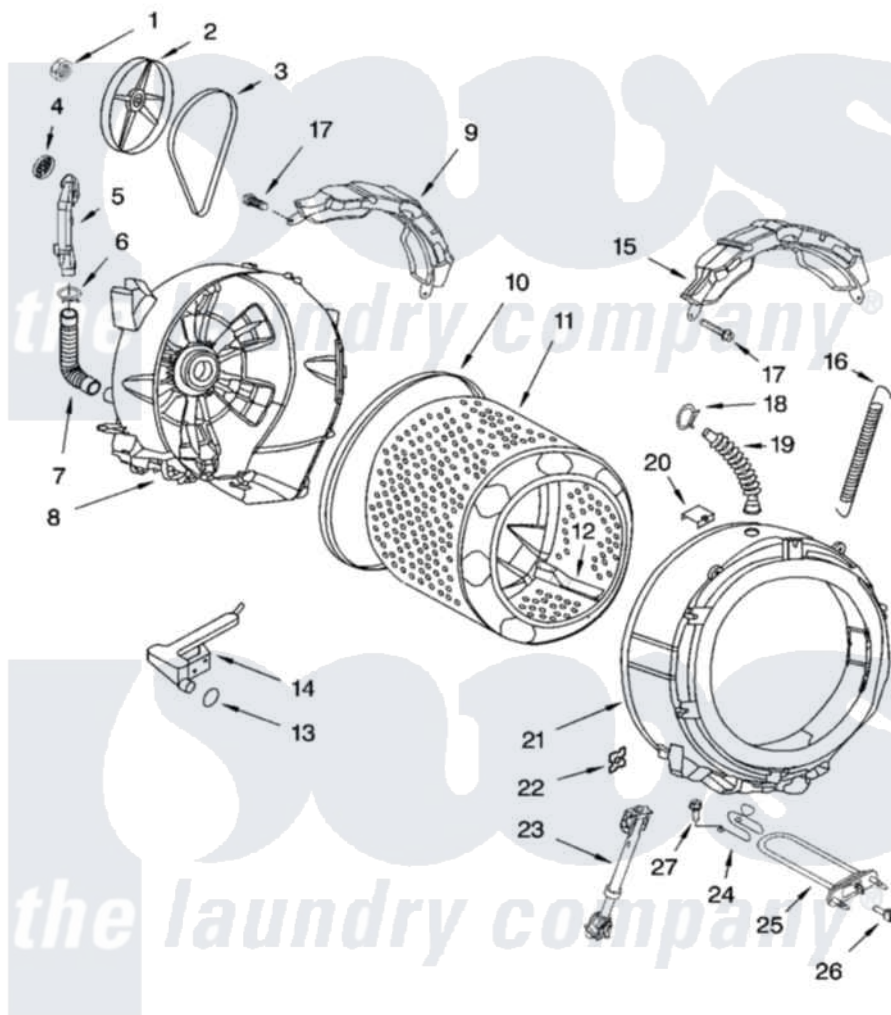

Whirlpool GHW9400PT2 05 - TUB AND BASKET PARTS

TUB AND BASKET PARTS

For Models: GHW9400PW2, GHW9400PL2, GHW9400PT2
(White/Platinum) (Pewter) (Biscuit)

8181272

9

Whirlpool Residential Whirlpool GHW9400PT2 Washer Parts Parts Diagram 05 - TUB AND BASKET PARTS
Click on the part number to view part

Item	Original Part Number	Replaced By	Status	Part Description
1	8182132	W10283361		Nut, Pulley
2	8182650			Pulley
3	8182633	W10388414		Belt
4	8181745			Grid, Ventilation
5	8181744			Pipe, Ventilation
6	8181746	W10208156		Clamp
7	8181743			Hose, Exhaust
8	8181666	W10253866		Tub-Outer
9	8181644			Counterweight, Rear
10	8181673			Gasket, Tub
11	8182247	W10269756		Basket
12	8182233			Baffle, Basket
13	8181748	W10250553		O-Ring, Air Trap
14	8181731			Airtrap
15	8181645	W10008880		Counterweight, Front
16	8181762	8182814		Spring, Suspension

17	8181647	W10182109		Screw-Kit
18	8181742	3367052		Clamp, Hose
19	8181794			Hose, Tub To Dispenser
20	8181667	8540092		Clamp, Tub
21	8181665	285981		Tub-Outer
22	8181648	8182512		Nut, Push-In
23	8182703			Shock Absorber
24	8181686	W10250558		Bracket, Heater Support
25	8182666			Element, Heating
26	8181705			Ntc
27	8181687	8182214		Screw
"	BLANK		Not Available	Following Parts Not Illustrated
"	8182126	3196427		Screw