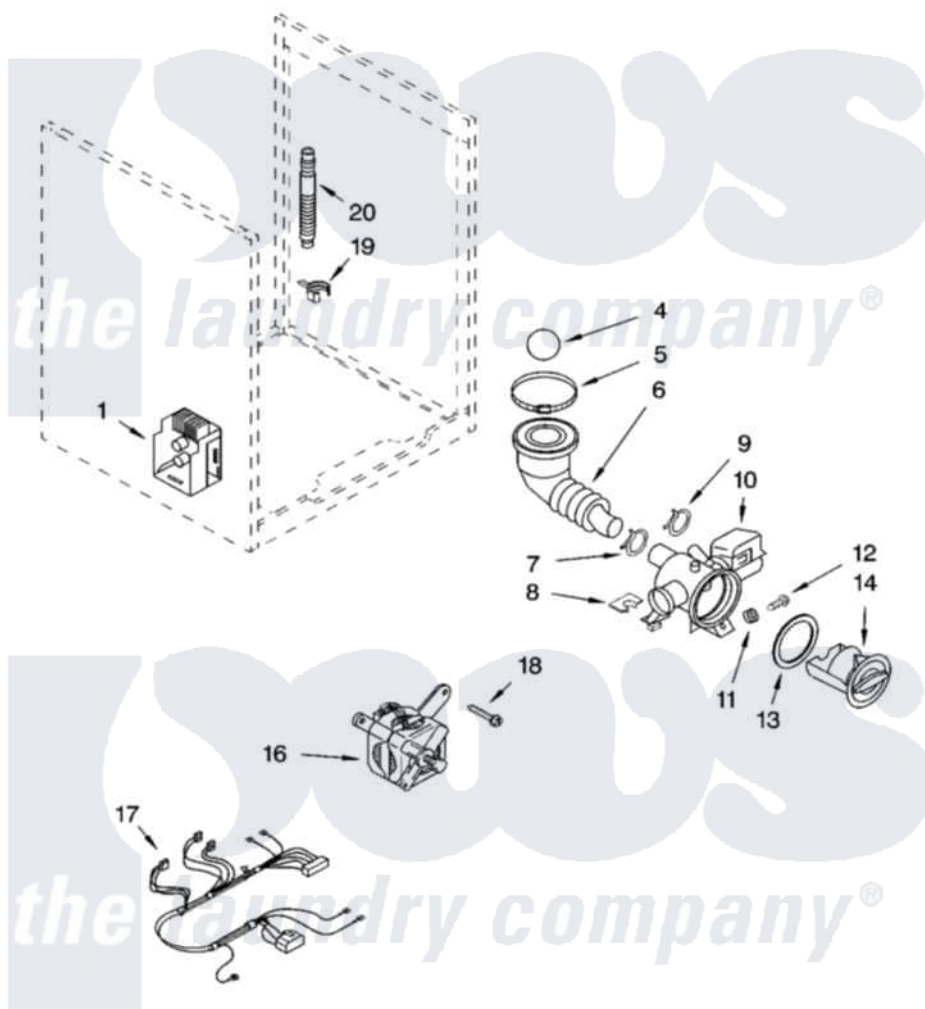

# Whirlpool GHW9400PT2 06 - PUMP AND MOTOR PARTS, OPTIONAL PARTS (NOT INCLUDED)

## PUMP AND MOTOR PARTS

For Models: GHW9400PW2, GHW9400PL2, GHW9400PT2  
(White/Platinum) (Pewter) (Biscuit)

8181272

11

Whirlpool [Residential Whirlpool GHW9400PT2 Washer Parts](#) Parts Diagram 06 - PUMP AND MOTOR PARTS, OPTIONAL PARTS (NOT INCLUDED)  
Click on the part number to view part

Item	Original Part Number	Replaced By	Status	Part Description
1	<a href="#">8182706</a>			Control Unit
4	8181733	<a href="#">W10121657</a>		Ball
5	8181734	<a href="#">696392</a>		Hose Clamp
6	<a href="#">8181732</a>			Hose, Tub To Pump
7	8181753	<a href="#">285655</a>		Clamp, Hose
8	8181786	<a href="#">280181</a>		Grommet
9	8181752	<a href="#">3367052</a>		Clamp, Hose
10	8181684	<a href="#">280187</a>		Pump-Water
11	8181787	<a href="#">280182</a>		Grommet
12	<a href="#">8181780</a>			Screw
13	<a href="#">8181736</a>			Seal, Filter Cap
14	<a href="#">8181735</a>			Cap, Filter
16	<a href="#">8182793</a>			Motor, Drive
17	8181782	<a href="#">W10137867</a>		Harns-Wire
18	8181761	<a href="#">W10128585</a>		Bolt, Motor

19	8181755	<a href="#">8182209</a>	Retainer, Drain Hose
20	8181740	<a href="#">W10003250</a>	Hose, Drain-Inner
	<a href="#">72017</a>		Paint, Touch-Up
"	<a href="#">4396174</a>		Paint, Touch-Up
"	<a href="#">4392899</a>		Paint, Touch-Up
"	<a href="#">350938</a>		Paint, Pressurized Spray B
"	<a href="#">350930</a>		Paint, Pressurized Spray B
"	<a href="#">4396175</a>		Paint, Pressurized Spray
"	<a href="#">4392901</a>		Paint, Pressurized Spray
"	<a href="#">799344</a>		Paint, Touch-Up )
"	<a href="#">4392900</a>		Paint, Bulk )
"	BLANK	Not Available	ACCESSORY PARTS
"	<a href="#">285863</a>		Water System Parts