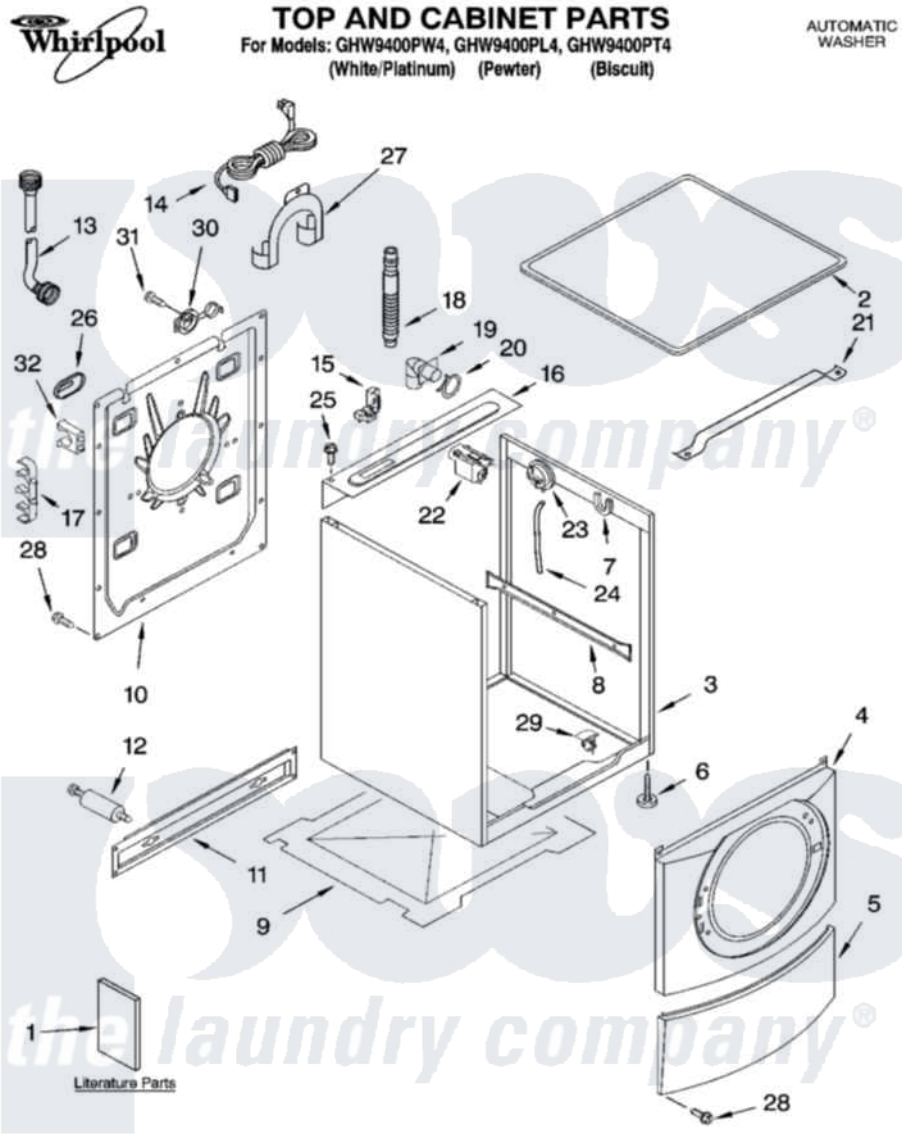

Whirlpool GHW9400PT4 01 - TOP AND CABINET PARTS

7-06 Printed In U.S.A. (drd)

1

Part No. W10112162

Whirlpool Residential Whirlpool GHW9400PT4 Washer Parts Parts Diagram 01 - TOP AND CABINET PARTS
 Click on the part number to view part

Item	Original Part Number	Replaced By	Status	Part Description
1	8182750		Not Available	Use & Care Guide
"	8182677			Tech Sheet
"	8182270		Not Available	DVD-Instruction
"	8182658			Quick Start Guide
2	8181641			Top
"	8182061			Top
"	8181830			Top
3	8181630	8182609		Cabinet
"	8182063			Cabinet
"	8181805			Cabinet
4	8181838			Panel, Front
"	8182060			Panel, Front
"	8182059			Panel, Front
5	8181643			Toe Panel
"	8182062			Toe Panel
"	8181809			Toe Panel

6	8181636		Foot, Leveling
7	8181763		Bracket, Spring
8	8183008		Brace, Side Panel
9	8181635		Pan, Bottom
10	8182698		Panel, Rear
11	8182661	W10003040	Brace, Transport
12	8182797	W10289554A	Bolt
"	8182798	W10289554A	Bolt
13	8182795	89503	Hose-Inlet
"	8182792	89503	Hose-Inlet
14	8183009		Cord, Power
15	8181690	8182635	Strain Relief
16	8182116	W10138248	Brace, Rear
17	8182701		Clip, Outer Hose Holder
18	8181737		Hose, Drain
19	8181738		Connector, Hose Outlet
20	8181752	3367052	Clamp, Hose
21	8181632		Brace, Top
22	8183019	W10326464	Filter, Interference
23	8181695		Switch, Pressure
24	8181739	W10004260	Hose, Pressure Switch
25	8181691		Screw
26	8182700	8540268	Cover, Transport
27	8181768	W10280024	U-Bend, Drain Hose
28	8181828	488729	Screw
29	8182830	W10085220	Microswitch
30	8182699		Grommet, Cord Support
31	8182201		Screw, 3 X 8 mm
32	8182702		Clip, Outer Hose Holder
"	BLANK	Not Available	Following Parts Not Illustrated
"	8182109		Harness Channel