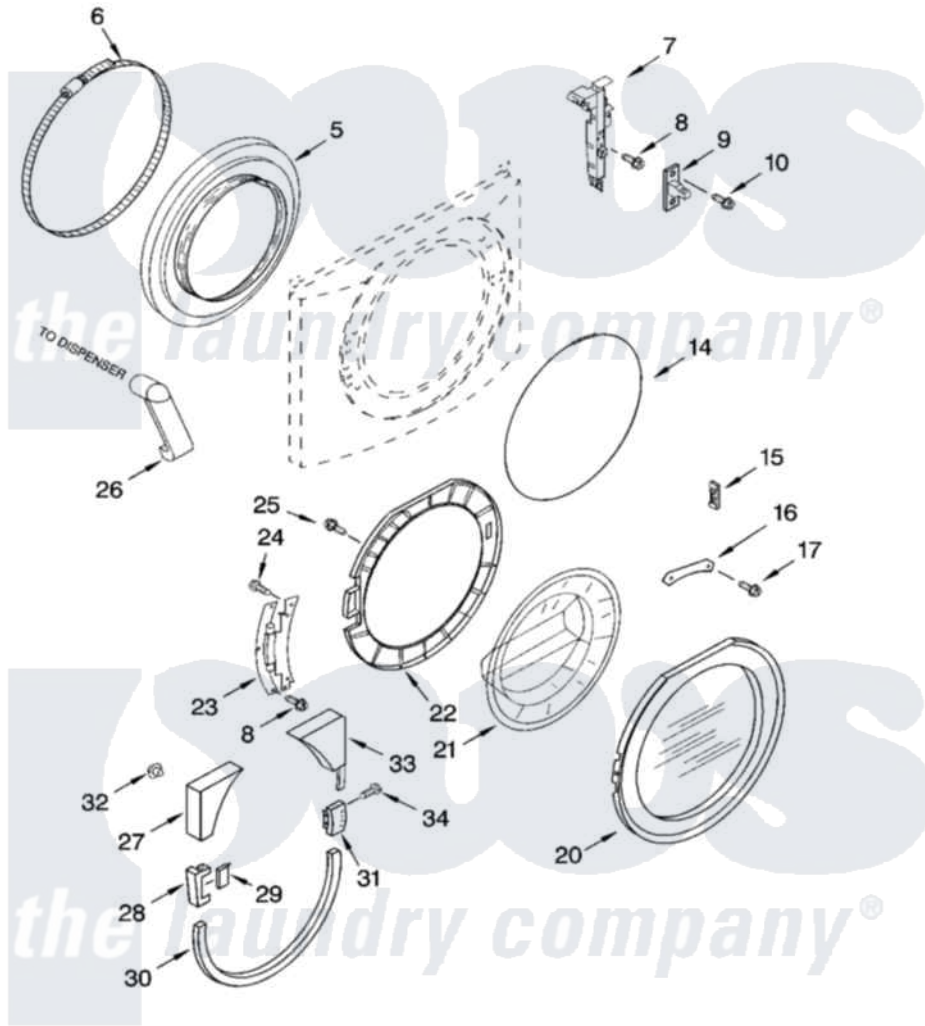

Whirlpool GHW9400PT4 02 - DOOR AND LATCH PARTS

DOOR AND LATCH PARTS

For Models: GHW9400PW4, GHW9400PL4, GHW9400PT4
(White/Platinum) (Pewter) (Biscuit)

W10112162

3

Whirlpool [Residential Whirlpool GHW9400PT4 Washer Parts](#) Parts Diagram 02 - DOOR AND LATCH PARTS
Click on the part number to view part

Item	Original Part Number	Replaced By	Status	Part Description
5	8182119			Bellow
6	8182210			Clamp, Bellow
7	8182634			Lock, Door
8	8181760	8540725		Screw
9	8181651			Hook, Door
10	8181758	8182214		Screw
14	8182211			Clamp, Bellow To Front Panel
15	8181659	W10128586		Clamp, Glass Support
16	8181650			Clamp, Glass
17	8181785			Screw
20	8182044	8182992		Door Frame Assembly
"	8182086	8182990		Frame
"	8182087		Not Available	Door Frame Asm (Biscuit)
21	8181655			Glass, Door
22	8182628	W10163308		Frame
23	8181843			Hinge, Door