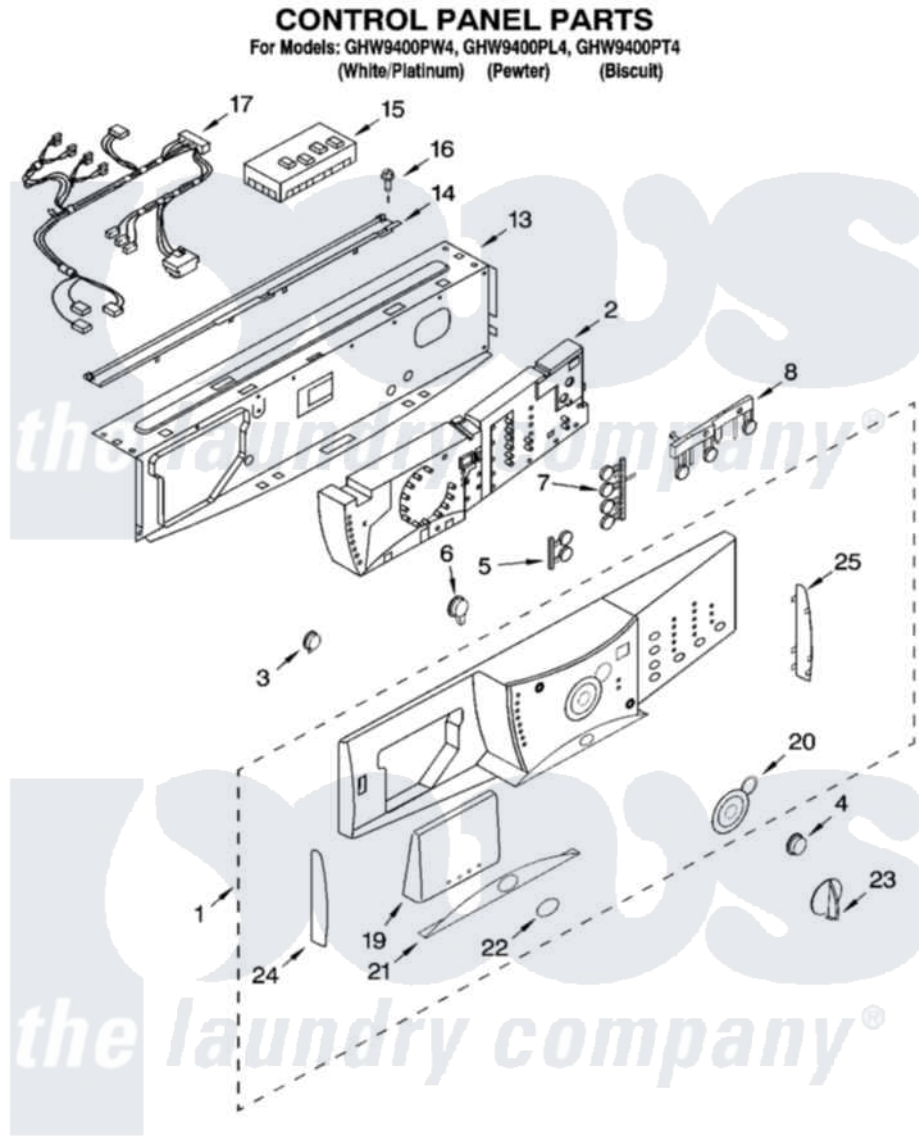

Whirlpool GHW9400PT4 03 - CONTROL PANEL PARTS

W10112162

5

Whirlpool Residential Whirlpool GHW9400PT4 Washer Parts Parts Diagram 03 - CONTROL PANEL PARTS
 Click on the part number to view part

Item	Original Part Number	Replaced By	Status	Part Description
1	8182709		Not Available	Panel, Control (Platinum)
"	8182710			Panel, Control
"	8182711			Panel, Control
2	8182717			User Interface
3	8181860			Button, Power
4	8181861			Button, Start
5	8181863			Button Set, Soil Level
"	8182052			Button Set, Soil Level
"	8182053			Button Set, Soil Level
6	8182275			Button, Pause/Cancel
7	8181864			Button Set, Options
"	8182068			Button Set, Options
"	8182069			Button Set, Options
8	8181865			Button Set, Spin/Temperature
"	8182054			Button Set, Spin/Temperature
"	8182055			Button Set, Spin/Temperature

13	8182224	Not Available	Brace, Front Top
14	8181640	8182800	Channel, Water
15	8182697		Microcomputer, Machine Control
16	8181756	488729	Screw
17	8182212		Harness, Wiring
19	8181854		Handle, Drawer
"	8182070		Handle, Drawer
"	8182071		Handle, Drawer
20	8181855		Bezel, Knob
21	8181857		Overlay, Door
22	8181858	8303811	Badge, Assembly
23	8181859		Knob, Control
"	8182050		Knob, Control
"	8182049		Knob, Control
24	8181852		Endcap, Left
"	8182064		Endcap, Left
"	8182066		Endcap, Left
25	8181853		Endcap, Right
"	8182065		Endcap, Right
"	8182067		Endcap, Right