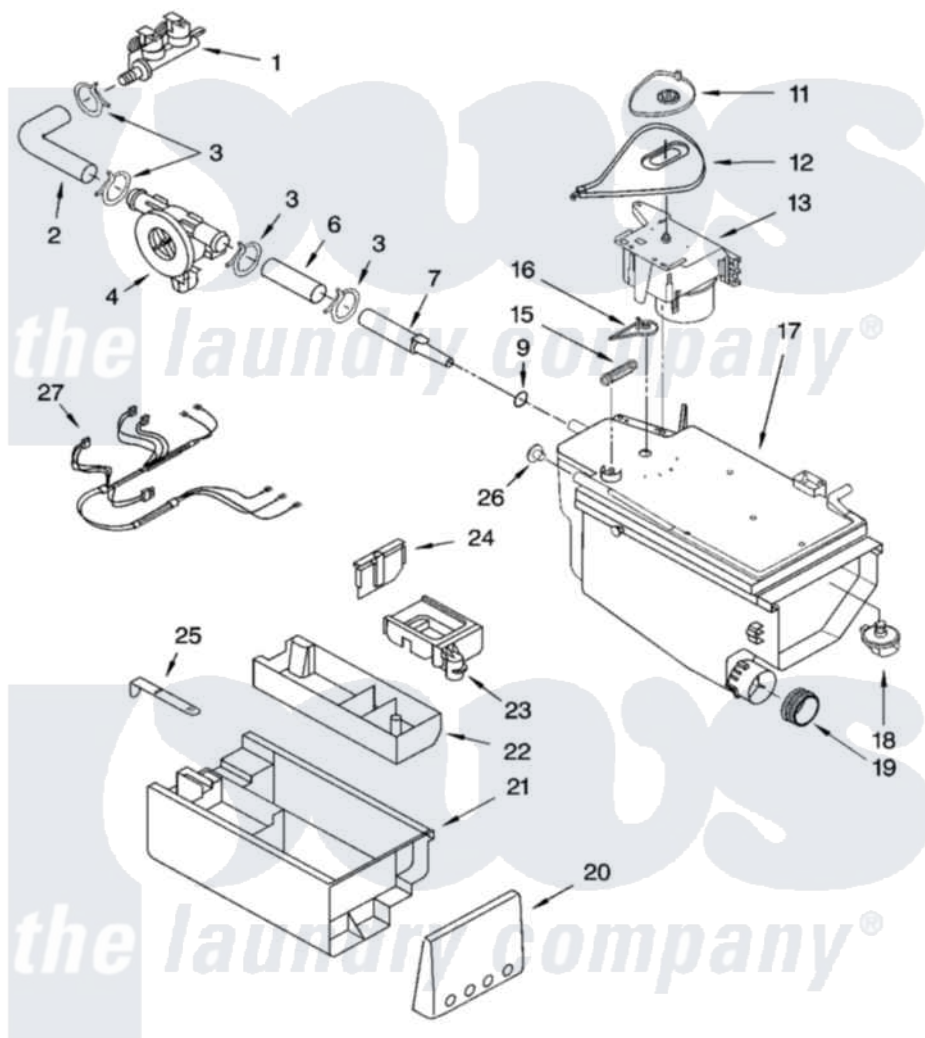

Whirlpool GHW9400PT4 04 - DISPENSER PARTS

DISPENSER PARTS

For Models: GHW9400PW4, GHW9400PL4, GHW9400PT4
(White/Platinum) (Pewter) (Biscuit)

W10112162

7

Whirlpool [Residential Whirlpool GHW9400PT4 Washer Parts](#) Parts Diagram 04 - DISPENSER PARTS
Click on the part number to view part

Item	Original Part Number	Replaced By	Status	Part Description
1	8182862			Valve, Inlet
2	8181710			Hose, Inlet Valve To Vent Pipe
3	8181751	489503		Clamp
4	8181696	W10110225		Flowmeter
6	8181708			Hose, Flowmeter
7	8183010	280194		Nozzle
9	8183036	280196		Ring-O
11	8181726			Cam, Actuator
12	8181725			Lever, Water Distribution
13	8181723			Actuator
15	8181727			Spring, Lever
16	8181724			Connection, Lever
17	8183032	280198		Dispenser
18	8181712			Nozzle, Distribution
19	8181747			Seal
20	8181854			Handle, Drawer

"	8182070	Handle, Drawer
"	8182071	Handle, Drawer
21	8181720	Drawer, Detergent
22	8181722	Container, Detergent
23	8182665	Siphon, Bleach/Softener
24	8181730	Separator
25	8181721	Hook, Drawer
26	8182123	Led, Pcb
27	8183022	Harness, Wiring