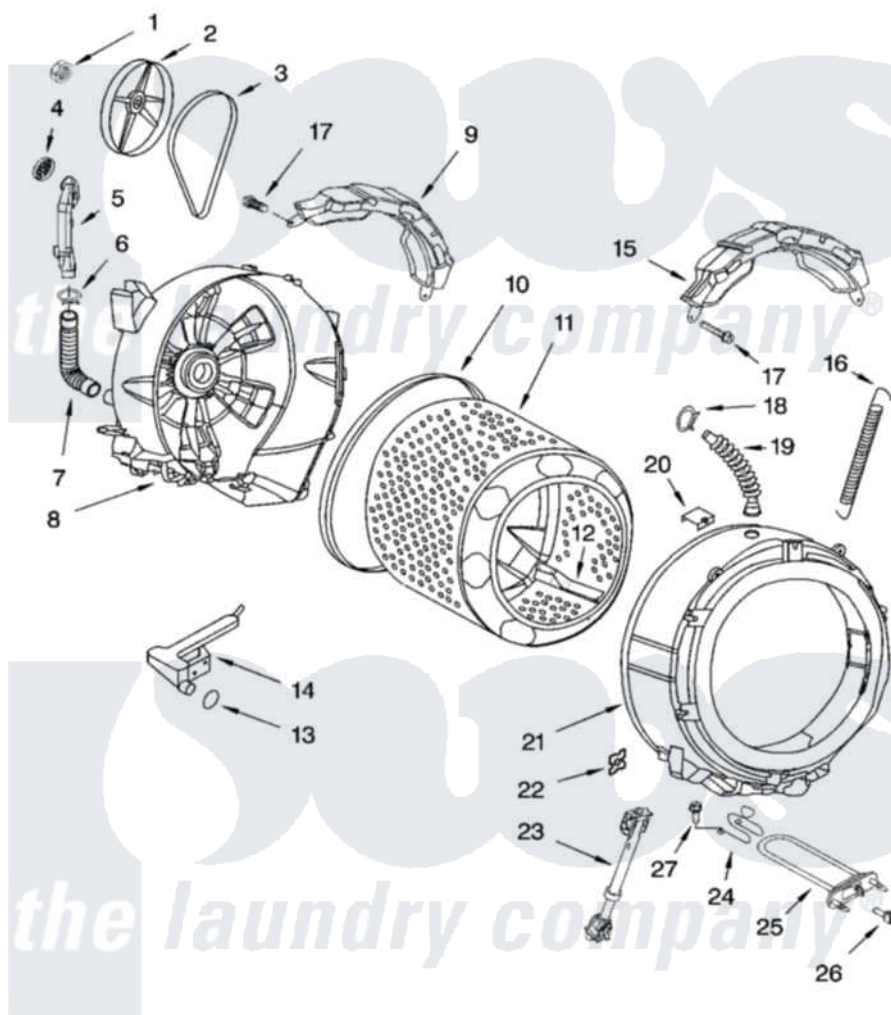

Whirlpool GHW9400PT4 05 - TUB AND BASKET PARTS

TUB AND BASKET PARTS

For Models: GHW9400PW4, GHW9400PL4, GHW9400PT4
(White/Platinum) (Pewter) (Biscuit)

W10112162

9

[Whirlpool Residential Whirlpool GHW9400PT4 Washer Parts](#) Parts Diagram 05 - TUB AND BASKET PARTS
Click on the part number to view part

Item	Original Part Number	Replaced By	Status	Part Description
1	8182132	W10283361		Nut, Pulley
2	8182650			Pulley
3	8182633	W10388414		Belt
4	8181745			Grid, Ventilation
5	8181744			Pipe, Ventilation
6	8181746	W10208156		Clamp
7	8181743			Hose, Exhaust
8	8181666	W10253866		Tub-Outer
9	8181644			Counterweight, Rear
10	8181673			Gasket, Tub
11	8182247	W10269756		Basket
12	8182233			Baffle, Basket
13	8181748	W10250553		O-Ring, Air Trap
14	8181731			Airtrap
15	8181645	W10008880		Counterweight, Front
16	8182814			Spring, Suspension

17	8181647	W10182109		Screw-Kit
18	8181742	3367052		Clamp, Hose
19	8181794			Hose, Tub To Dispenser
20	8181667	8540092		Clamp, Tub
21	8181665	285981		Tub-Outer
22	8181648	8182512		Nut, Push-In
23	8182812			Shock Absorber
24	8181686	W10250558		Bracket, Heater Support
25	8182666			Element, Heating
26	8181705			Ntc
27	8181687	8182214		Screw
"	BLANK		Not Available	Following Parts Not Illustrated
"	8182126	3196427		Screw