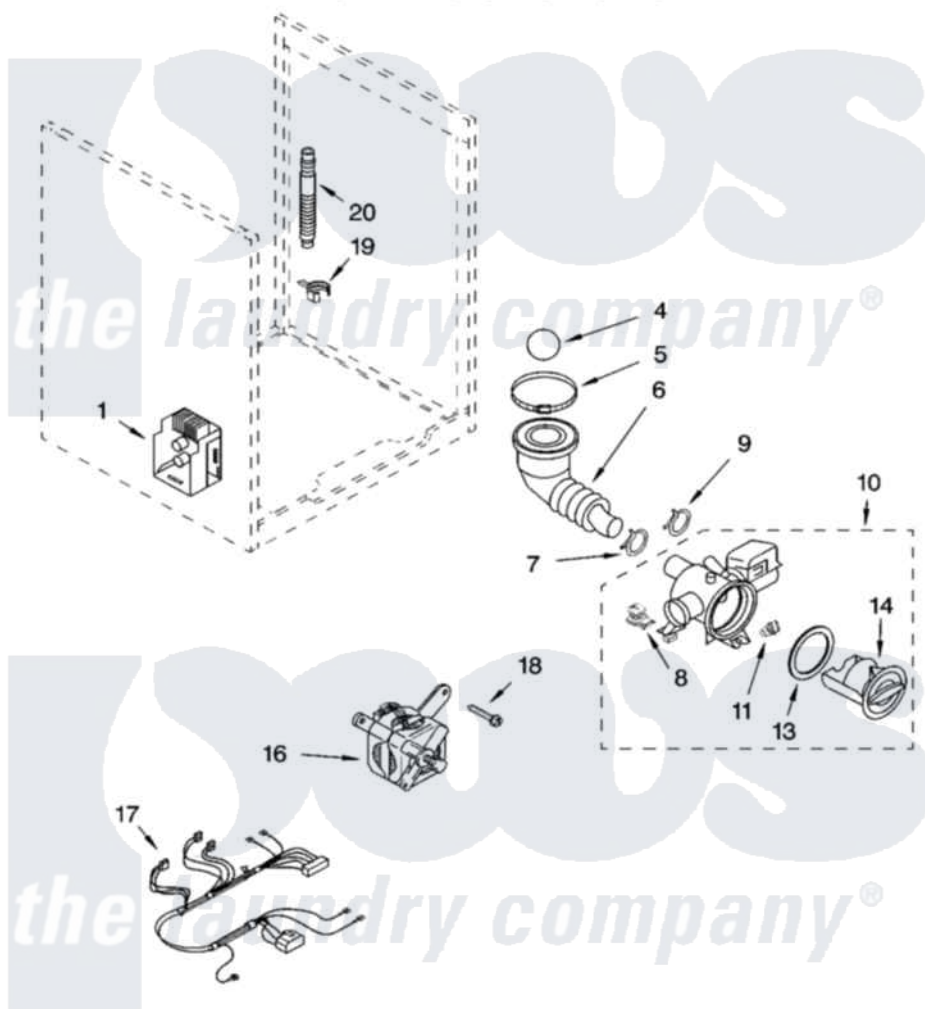

Whirlpool GHW9400PT4 06 - PUMP AND MOTOR PARTS, OPTIONAL PARTS (NOT INCLUDED)

PUMP AND MOTOR PARTS

For Models: GHW9400PW4, GHW9400PL4, GHW9400PT4
(White/Platinum) (Pewter) (Biscuit)

W10112162

11

Whirlpool [Residential Whirlpool GHW9400PT4 Washer Parts](#) Parts Diagram 06 - PUMP AND MOTOR PARTS, OPTIONAL PARTS (NOT INCLUDED)
Click on the part number to view part

Item	Original Part Number	Replaced By	Status	Part Description
1	8182706			Control Unit
4	8181733	W10121657		Ball
5	8181734	696392		Hose Clamp
6	8181732			Hose, Tub To Pump
7	8181753	285655		Clamp, Hose
8	8182820			Grommet, Damper
9	8181752	3367052		Clamp, Hose
10	8182821	280187		Pump-Water
11	8182816			Grommet, Damper
13	8181736			Seal, Filter Cap
14	8183027			Cap, Filter
16	8182793			Motor, Drive
17	8183035	W10137867		Harns-Wire
18	8181761	W10128585		Bolt, Motor
19	8181755	8182209		Retainer, Drain Hose

20	8181740	W10003250	Hose, Drain-Inner
		72017	Paint, Touch-Up
"		4396174	Paint, Touch-Up
"		4392899	Paint, Touch-Up
"		350938	Paint, Pressurized Spray B
"		350930	Paint, Pressurized Spray B
"		4396175	Paint, Pressurized Spray
"		4392901	Paint, Pressurized Spray
"		799344	Paint, Touch-Up)
"		4392900	Paint, Bulk)
"	BLANK	Not Available	ACCESSORY PARTS
"		285863	Water System Parts