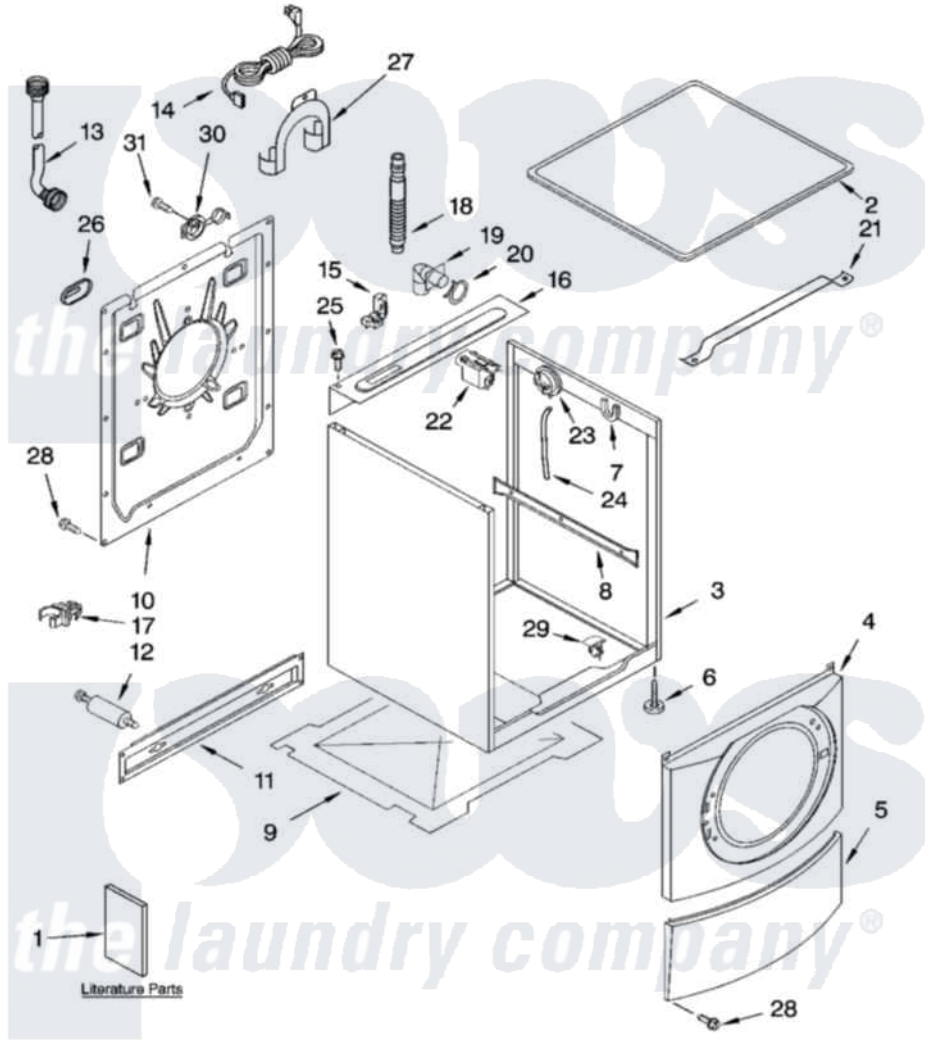

Whirlpool GHW9400PW0 01 - TOP AND CABINET PARTS

TOP AND CABINET PARTS

For Models: GHW9400PW0, GHW9400PL0, GHW9400PT0
(White/Platinum) (Pewter) (Biscuit)

AUTOMATIC
WASHER

7-05 Printed in U.S.A. (drd)

1

Part No. 8180441 Rev.A

Whirlpool [Residential Whirlpool GHW9400PW0 Washer Parts](#) Parts Diagram 01 - TOP AND CABINET PARTS
Click on the part number to view part

Item	Original Part Number	Replaced By	Status	Part Description
1	8182276		Not Available	Use & Care Guide
"	8182277			Tech Sheet
"	8182278		Not Available	Energy Guide
"	8182270		Not Available	DVD-Instruction
"	8182258		Not Available	Dispenser Guide
"	8182196		Not Available	Quick Start Guide
2	8181641			Top
"	8182061			Top
"	8181830			Top
3	8181630	8182609		Cabinet
"	8182063			Cabinet
"	8181805			Cabinet
4	8181838			Panel, Front
"	8182060			Panel, Front
"	8182059			Panel, Front
5	8181643			Toe Panel

"	8182062		Toe Panel
"	8181809		Toe Panel
6	8181636		Foot, Leveling
7	8181763		Bracket, Spring
8	8181634		Brace, Side Panel
9	8181635		Pan, Bottom
10	8182118	8182698	Panel, Rear
11	8182117	W10003040	Brace, Transport
12	8182124	W10289554A	Bolt
"	8182125	W10289554A	Bolt
13	8181706	76314	Hose, Inlet 6 Ft. Hose With Elbow
"	8181707	76314	Hose, Inlet 6 Ft. Hose With Elbow
14	8182120	8182649	Cord, Power
15	8181690	8182635	Strain Relief
16	8182116	W10138248	Brace, Rear
17	8182209		Retainer, Drain Hose
18	8181737		Hose, Drain
19	8181738		Connector, Hose Outlet
20	8181752	3367052	Clamp, Hose
21	8181632		Brace, Top
22	8181683	W10326464	Filter, Interference
23	8181695		Switch, Pressure
24	8181739	W10004260	Hose, Pressure Switch
25	8181691		Screw
26	8182216		Cover, Transport
27	8181768	W10280024	U-Bend, Drain Hose
28	8181828	488729	Screw
29	8181930	W10085220	Microswitch
30	8182200	8182699	Grommet, Cord Support
31	8182201		Screw, 3 X 8 mm
"	N/A	Not Available	FOLLOWING PARTS NOT ILLUSTRATED
"	8182109		Harness Channel