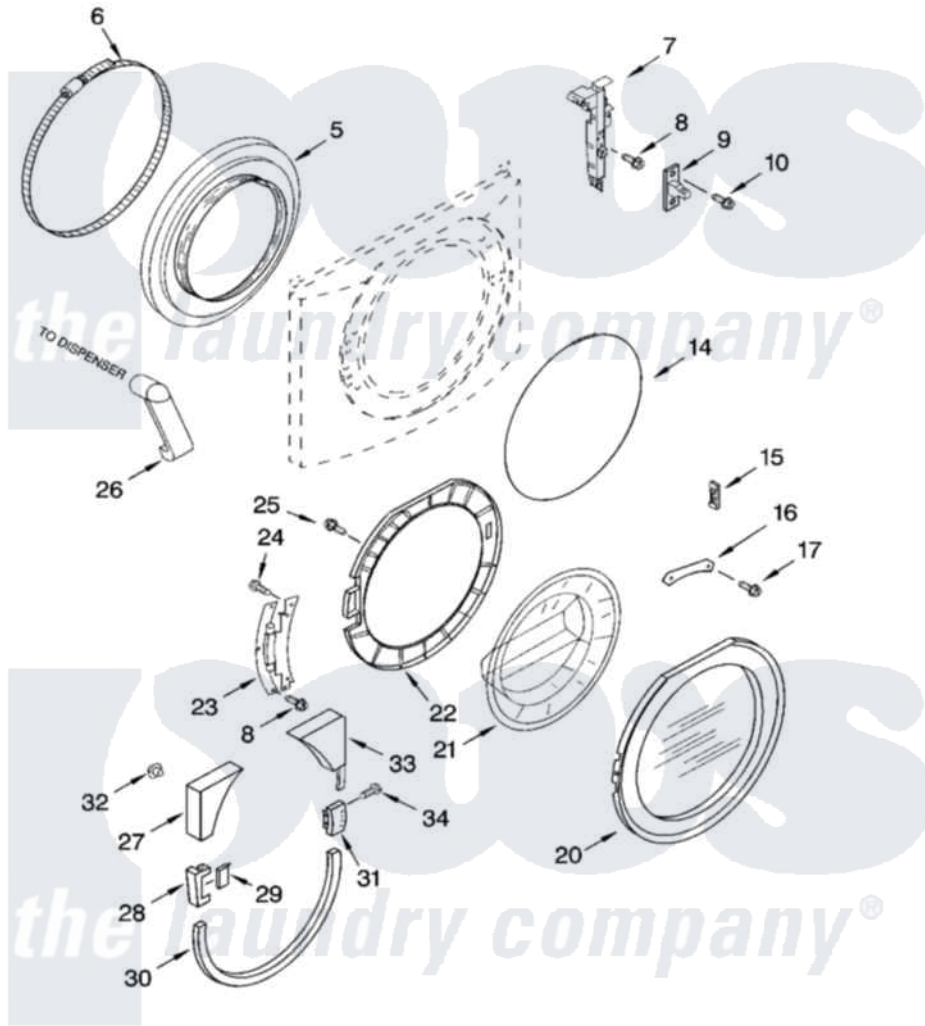

Whirlpool GHW9400PW0 02 - DOOR AND LATCH PARTS

DOOR AND LATCH PARTS

For Models: GHW9400PW0, GHW9400PL0, GHW9400PT0
(White/Platinum) (Pewter) (Biscuit)

8180441

3

Whirlpool [Residential Whirlpool GHW9400PW0 Washer Parts](#) Parts Diagram 02 - DOOR AND LATCH PARTS
Click on the part number to view part

Item	Original Part Number	Replaced By	Status	Part Description
5	8182119			Bellow
6	8182210			Clamp, Bellow
7	8181700	8182634		Lock, Door
8	8181760	8540725		Screw
9	8181651			Hook, Door
10	8181758	8182214		Screw
14	8182211			Clamp, Bellow To Front Panel
15	8181659	W10128586		Clamp, Glass Support
16	8181650			Clamp, Glass
17	8181785			Screw
20	8182044	8182992		Door Frame Assembly
"	8182086	8182990		Frame
"	8182087		Not Available	Door Frame Asm (Biscuit)
21	8181655			Glass, Door
22	8181849	W10322338		Frame
"	8181658	W10163308		Frame

23	8181843		Hinge, Door
24	8181660		Screw
25	8181661		Screw, Actuator
26	8181718		Tube, Dispenser To Bellow
27	8181842		Trim, Upper Left
"	8182078	Not Available	Trim, Upper Left (Pewter)
"	8182079		Trim, Upper Left
28	8181841		Cover, Hinge
"	8182082	Not Available	Cover, Hinge (Outer) (Pewter)
"	8182083	Not Available	Cover, Hinge (Outer) (Biscuit)
29	8181844		Cover, Hinge
"	8182074		Cover, Hinge
"	8182075	Not Available	Cover, Hinge (Inner) (Biscuit)
30	8181840		Trim, Lower
"	8182072		Trim, Lower
"	8182073	Not Available	Trim, Lower (Biscuit)
31	8181846		Handle, Door
"	8182080		Handle, Door
"	8182081		Handle, Door
32	8181929		Clip, Trim
33	8181839		Trim, Upper Right
"	8182076		Trim, Upper Right
"	8182077		Trim, Upper Right
34	8181759	3400805	Screw, 8-18 X 3/64