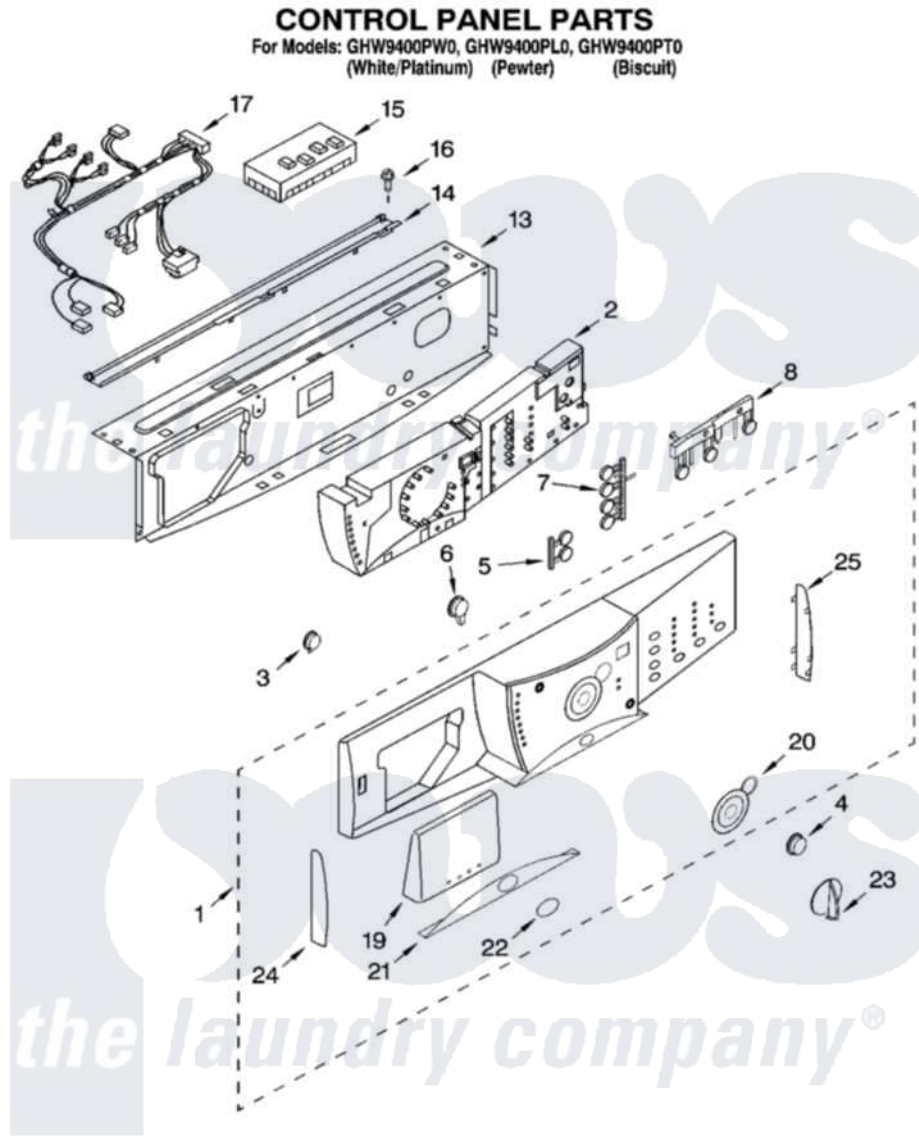

Whirlpool GHW9400PW0 03 - CONTROL PANEL PARTS

8180441

5

Whirlpool [Residential Whirlpool GHW9400PW0 Washer Parts](#) Parts Diagram 03 - CONTROL PANEL PARTS
Click on the part number to view part

Item	Original Part Number	Replaced By	Status	Part Description
1	8182653		Not Available	Panel, Control (Platinum)
"	8182654		Not Available	Panel, Control (Pewter)
"	8182655			Panel, Control
2	8182691	8182717		User Interface
3	8181860			Button, Power
4	8181861			Button, Start
5	8181863			Button Set, Soil Level
"	8182052			Button Set, Soil Level
"	8182053			Button Set, Soil Level
6	8182275			Button, Pause/Cancel
7	8181864			Button Set, Options
"	8182068			Button Set, Options
"	8182069			Button Set, Options
8	8181865			Button Set, Spin/Temperature
"	8182054			Button Set, Spin/Temperature
"	8182055			Button Set, Spin/Temperature

13	8182224	Not Available	Brace, Front Top
14	8181640	8182800	Channel, Water
15	8182280	8182697	Microcomputer, Machine Control
16	8181756	488729	Screw
17	8182212		Harness, Wiring
19	8181854		Handle, Drawer
"	8182070		Handle, Drawer
"	8182071		Handle, Drawer
20	8181855		Bezel, Knob
21	8181857		Overlay, Door
22	8181858	8303811	Badge, Assembly
23	8181859		Knob, Control
"	8182050		Knob, Control
"	8182049		Knob, Control
24	8181852		Endcap, Left
"	8182064		Endcap, Left
"	8182066		Endcap, Left
25	8181853		Endcap, Right
"	8182065		Endcap, Right
"	8182067		Endcap, Right