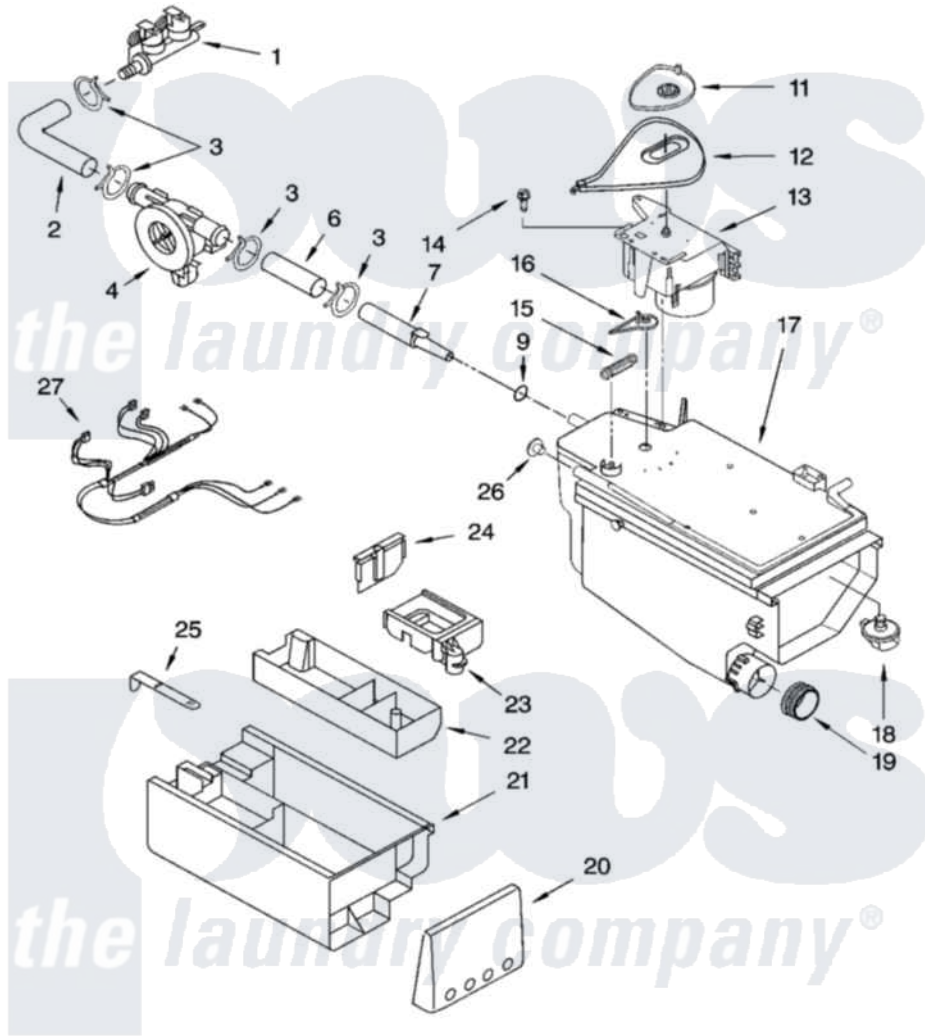

Whirlpool GHW9400PW0 04 - DISPENSER PARTS

DISPENSER PARTS

For Models: GHW9400PW0, GHW9400PL0, GHW9400PT0
(White/Platinum) (Pewter) (Biscuit)

8180441

7

Whirlpool Residential Whirlpool GHW9400PW0 Washer Parts Parts Diagram 04 - DISPENSER PARTS
Click on the part number to view part

Item	Original Part Number	Replaced By	Status	Part Description
1	8181694			Valve, Inlet
2	8181710			Hose, Inlet Valve To Vent Pipe
3	8181751	489503		Clamp
4	8181696	W10110225		Flowmeter
6	8181708			Hose, Flowmeter
7	8181713			Nozzle, Inlet
9	8181714	280196		Ring-O
11	8181726			Cam, Actuator
12	8181725			Lever, Water Distribution
13	8181723			Actuator
14	8181759	3400805		Screw, 8-18 X 3/64
15	8181727			Spring, Lever
16	8181724			Connection, Lever
17	8182122	280198		Dispenser
18	8181712			Nozzle, Distribution
19	8181747			Seal

20	8181854		Handle, Drawer
"	8182070		Handle, Drawer
"	8182071		Handle, Drawer
21	8181720		Drawer, Detergent
22	8181722		Container, Detergent
23	8181729	8182665	Siphon, Bleach/Softener
24	8181730		Separator
25	8181721		Hook, Drawer
26	8182123		Led, Pcb
27	8181781		Harness, Wiring