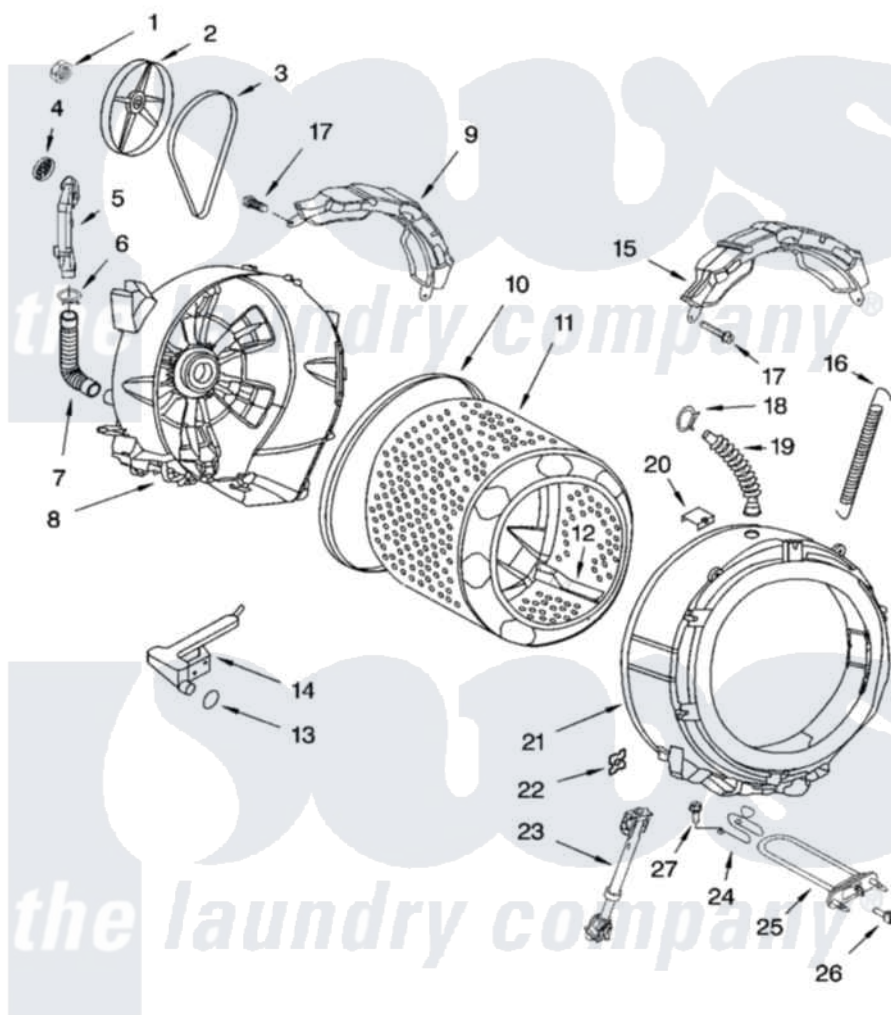

Whirlpool GHW9400PW0 05 - TUB AND BASKET PARTS

TUB AND BASKET PARTS

For Models: GHW9400PW0, GHW9400PL0, GHW9400PT0
(White/Platinum) (Pewter) (Biscuit)

8180441

9

Whirlpool [Residential Whirlpool GHW9400PW0 Washer Parts](#) Parts Diagram 05 - TUB AND BASKET PARTS
Click on the part number to view part

Item	Original Part Number	Replaced By	Status	Part Description
1	8182132	W10283361		Nut, Pulley
2	8181671	8182650		Pulley
3	8181670	W10388414		Belt
4	8181745			Grid, Ventilation
5	8181744			Pipe, Ventilation
6	8181746	W10208156		Clamp
7	8181743			Hose, Exhaust
8	8181666	W10253866		Tub-Outer
9	8181644			Counterweight, Rear
10	8181673			Gasket, Tub
11	8182247	W10269756		Basket
12	8182233			Baffle, Basket
13	8181748	W10250553		O-Ring, Air Trap
14	8181731			Airtrap
15	8181645	W10008880		Counterweight, Front
16	8181762	8182814		Spring, Suspension

17	8181647	W10182109	Screw-Kit
18	8181742	3367052	Clamp, Hose
19	8181794		Hose, Tub To Dispenser
20	8181667	8540092	Clamp, Tub
21	8181665	285981	Tub-Outer
22	8181648	8182512	Nut, Push-In
23	8181646	8182703	Shock Absorber
24	8181686	W10250558	Bracket, Heater Support
25	8181685	8182666	Element, Heating
26	8181705		Ntc
27	8181687	8182214	Screw
"	N/A	Not Available	FOLLOWING PARTS NOT ILLUSTRATED
"	8182126	3196427	Screw