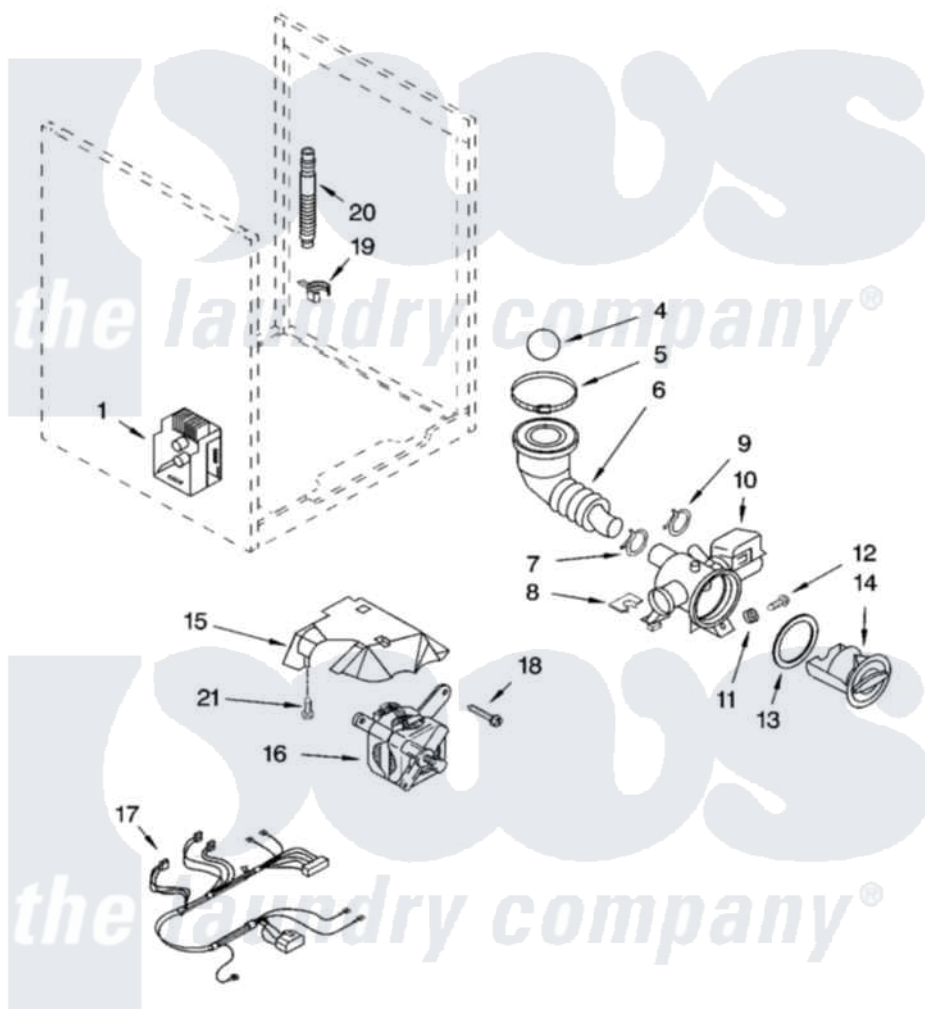

Whirlpool GHW9400PW0 06 - PUMP AND MOTOR PARTS, OPTIONAL PARTS (NOT INCLUDED)

PUMP AND MOTOR PARTS

For Models: GHW9400PW0, GHW9400PL0, GHW9400PT0
(White/Platinum) (Pewter) (Biscuit)

8180441

11

Whirlpool [Residential Whirlpool GHW9400PW0 Washer Parts](#) Parts Diagram 06 - PUMP AND MOTOR PARTS, OPTIONAL PARTS (NOT INCLUDED)
Click on the part number to view part

Item	Original Part Number	Replaced By	Status	Part Description
1	8181693	8182706		Control Unit
4	8181733	W10121657		Ball
5	8181734	696392		Hose Clamp
6	8181732			Hose, Tub To Pump
7	8181753	285655		Clamp, Hose
8	8181786	280181		Grommet
9	8181752	3367052		Clamp, Hose
10	8181684	280187		Pump-Water
11	8181787	280182		Grommet
12	8181780			Screw
13	8181736			Seal, Filter Cap
14	8181735			Cap, Filter
15	8181766			Cover, Motor
16	8181682	8182793		Motor, Drive
17	8181782	W10137867		Harns-Wire

18	8181761	W10128585	Bolt, Motor
19	8181755	8182209	Retainer, Drain Hose
20	8181740	W10003250	Hose, Drain-Inner
21	8181757	3186940	Screw
	72017		Paint, Touch-Up
"	4396174		Paint, Touch-Up
"	4392899		Paint, Touch-Up
"	350938		Paint, Pressurized Spray B
"	350930		Paint, Pressurized Spray B
"	4396175		Paint, Pressurized Spray
"	4392901		Paint, Pressurized Spray
"	799344		Paint, Touch-Up)
"	4392900		Paint, Bulk)
"	N/A	Not Available	ACCESSORY PARTS
"	285863		Water System Parts