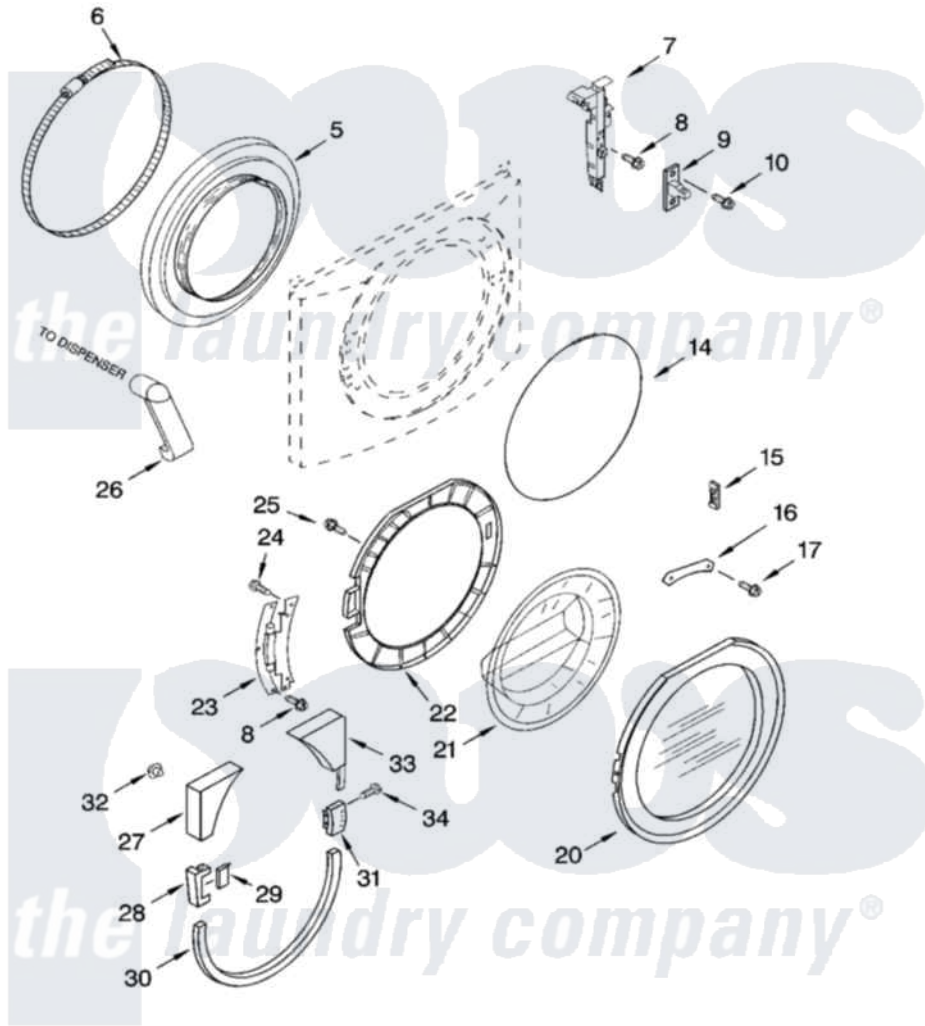

Whirlpool GHW9400PW1 02 - DOOR AND LATCH PARTS

DOOR AND LATCH PARTS

For Models: GHW9400PW1, GHW9400PL1, GHW9400PT1
(White/Platinum) (Pewter) (Biscuit)

8180677

3

Whirlpool [Residential Whirlpool GHW9400PW1 Washer Parts](#) Parts Diagram 02 - DOOR AND LATCH PARTS
Click on the part number to view part

Item	Original Part Number	Replaced By	Status	Part Description
5	8182119			Bellow
6	8182210			Clamp, Bellow
7	8182634			Lock, Door
8	8181760	8540725		Screw
9	8181651			Hook, Door
10	8181758	8182214		Screw
14	8182211			Clamp, Bellow To Front Panel
15	8181659	W10128586		Clamp, Glass Support
16	8181650			Clamp, Glass
17	8181785			Screw
20	8182044	8182992		Door Frame Assembly
"	8182086	8182990		Frame
"	8182087		Not Available	Door Frame Asm (Biscuit)
21	8181655			Glass, Door
22	8182628	W10163308		Frame
23	8181843			Hinge, Door

24	8181660		Screw
25	8181661		Screw, Actuator
26	8181718		Tube, Dispenser To Bellow
27	8181842		Trim, Upper Left
"	8182078	Not Available	Trim, Upper Left (Pewter)
"	8182079		Trim, Upper Left
28	8181841		Cover, Hinge
"	8182082	Not Available	Cover, Hinge (Outer) (Pewter)
"	8182083	Not Available	Cover, Hinge (Outer) (Biscuit)
29	8181844		Cover, Hinge
"	8182074		Cover, Hinge
"	8182075	Not Available	Cover, Hinge (Inner) (Biscuit)
30	8181840		Trim, Lower
"	8182072		Trim, Lower
"	8182073	Not Available	Trim, Lower (Biscuit)
31	8181846		Handle, Door
"	8182080		Handle, Door
"	8182081		Handle, Door
32	8182779		Clip, Trim
33	8181839		Trim, Upper Right
"	8182076		Trim, Upper Right
"	8182077		Trim, Upper Right
34	8181759	3400805	Screw, 8-18 X 3/64