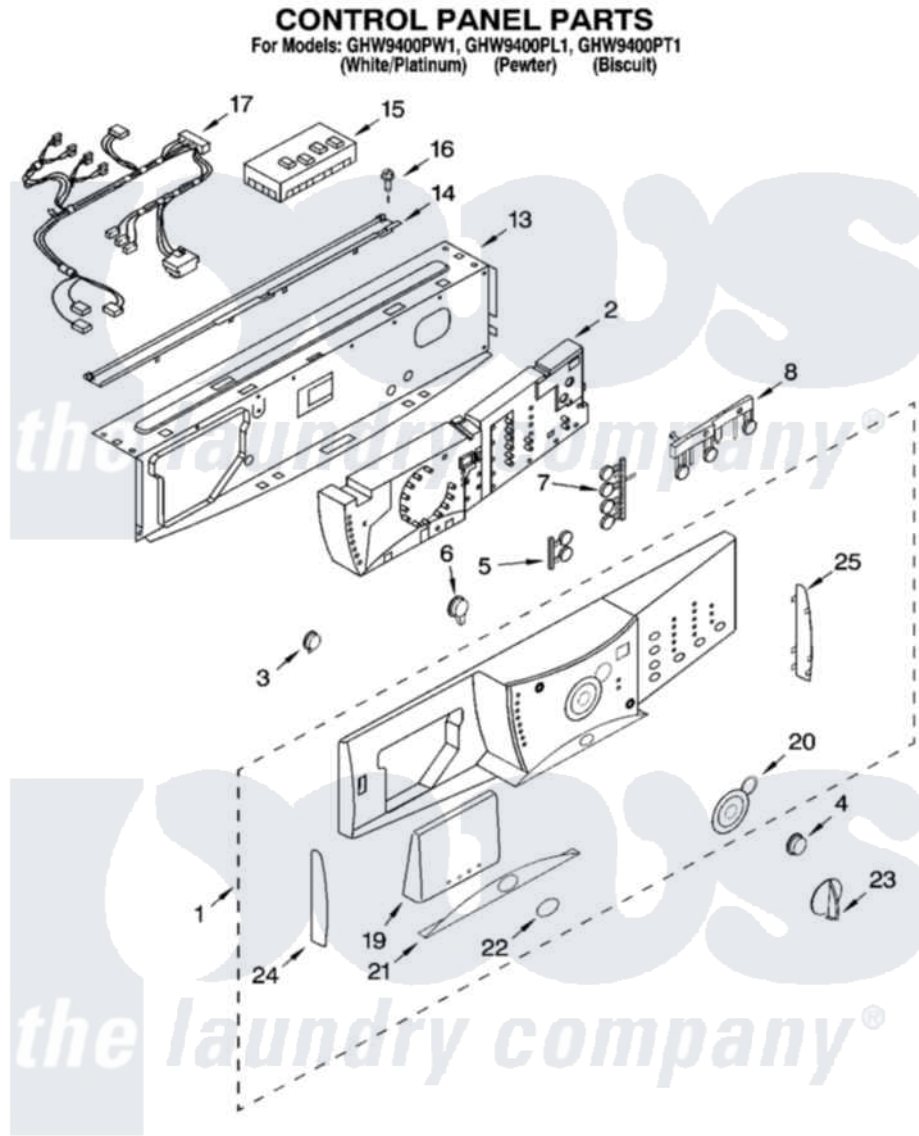

Whirlpool GHW9400PW1 03 - CONTROL PANEL PARTS

8180677

5

Whirlpool [Residential Whirlpool GHW9400PW1 Washer Parts](#) Parts Diagram 03 - CONTROL PANEL PARTS
 Click on the part number to view part

Item	Original Part Number	Replaced By	Status	Part Description
1	8182709		Not Available	Panel, Control (Platinum)
"	8182710			Panel, Control
"	8182711			Panel, Control
2	8182717			User Interface
3	8181860			Button, Power
4	8181861			Button, Start
5	8181863			Button Set, Soil Level
"	8182052			Button Set, Soil Level
"	8182053			Button Set, Soil Level
6	8182275			Button, Pause/Cancel
7	8181864			Button Set, Options
"	8182068			Button Set, Options
"	8182069			Button Set, Options
8	8181865			Button Set, Spin/Temperature
"	8182054			Button Set, Spin/Temperature
"	8182055			Button Set, Spin/Temperature

13	8182224	Not Available	Brace, Front Top
14	8181640	8182800	Channel, Water
15	8182697		Microcomputer, Machine Control
16	8181756	488729	Screw
17	8182212		Harness, Wiring
19	8181854		Handle, Drawer
"	8182070		Handle, Drawer
"	8182071		Handle, Drawer
20	8181855		Bezel, Knob
21	8181857		Overlay, Door
22	8181858	8303811	Badge, Assembly
23	8181859		Knob, Control
"	8182050		Knob, Control
"	8182049		Knob, Control
24	8181852		Endcap, Left
"	8182064		Endcap, Left
"	8182066		Endcap, Left
25	8181853		Endcap, Right
"	8182065		Endcap, Right
"	8182067		Endcap, Right