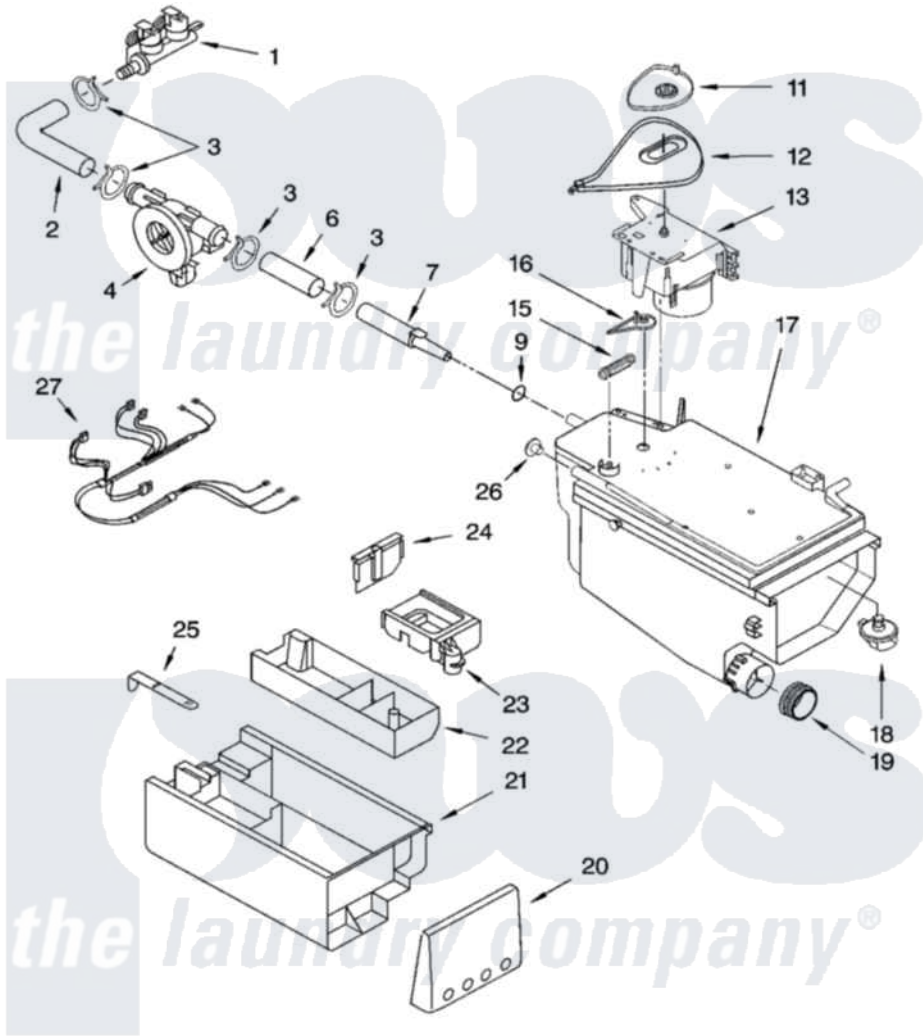

# Whirlpool GHW9400PW1 04 - DISPENSER PARTS

## DISPENSER PARTS

For Models: GHW9400PW1, GHW9400PL1, GHW9400PT1  
(White/Platinum) (Pewter) (Biscuit)

8180677

7

Whirlpool Residential Whirlpool GHW9400PW1 Washer Parts Parts Diagram 04 - DISPENSER PARTS  
Click on the part number to view part

Item	Original Part Number	Replaced By	Status	Part Description
1	<a href="#">8181694</a>			Valve, Inlet
2	<a href="#">8181710</a>			Hose, Inlet Valve To Vent Pipe
3	8181751	<a href="#">489503</a>		Clamp
4	8181696	<a href="#">W10110225</a>		Flowmeter
6	<a href="#">8181708</a>			Hose, Flowmeter
7	<a href="#">8181713</a>			Nozzle, Inlet
9	8181714	<a href="#">280196</a>		Ring-O
11	<a href="#">8181726</a>			Cam, Actuator
12	<a href="#">8181725</a>			Lever, Water Distribution
13	<a href="#">8181723</a>			Actuator
15	<a href="#">8181727</a>			Spring, Lever
16	<a href="#">8181724</a>			Connection, Lever
17	8182786	<a href="#">280198</a>		Dispenser
18	<a href="#">8181712</a>			Nozzle, Distribution
19	<a href="#">8181747</a>			Seal
20	<a href="#">8181854</a>			Handle, Drawer

"	<a href="#">8182070</a>	Handle, Drawer
"	<a href="#">8182071</a>	Handle, Drawer
21	<a href="#">8181720</a>	Drawer, Detergent
22	<a href="#">8181722</a>	Container, Detergent
23	<a href="#">8182665</a>	Siphon, Bleach/Softener
24	<a href="#">8181730</a>	Separator
25	<a href="#">8181721</a>	Hook, Drawer
26	<a href="#">8182123</a>	Led, Pcb
27	<a href="#">8181781</a>	Harness, Wiring