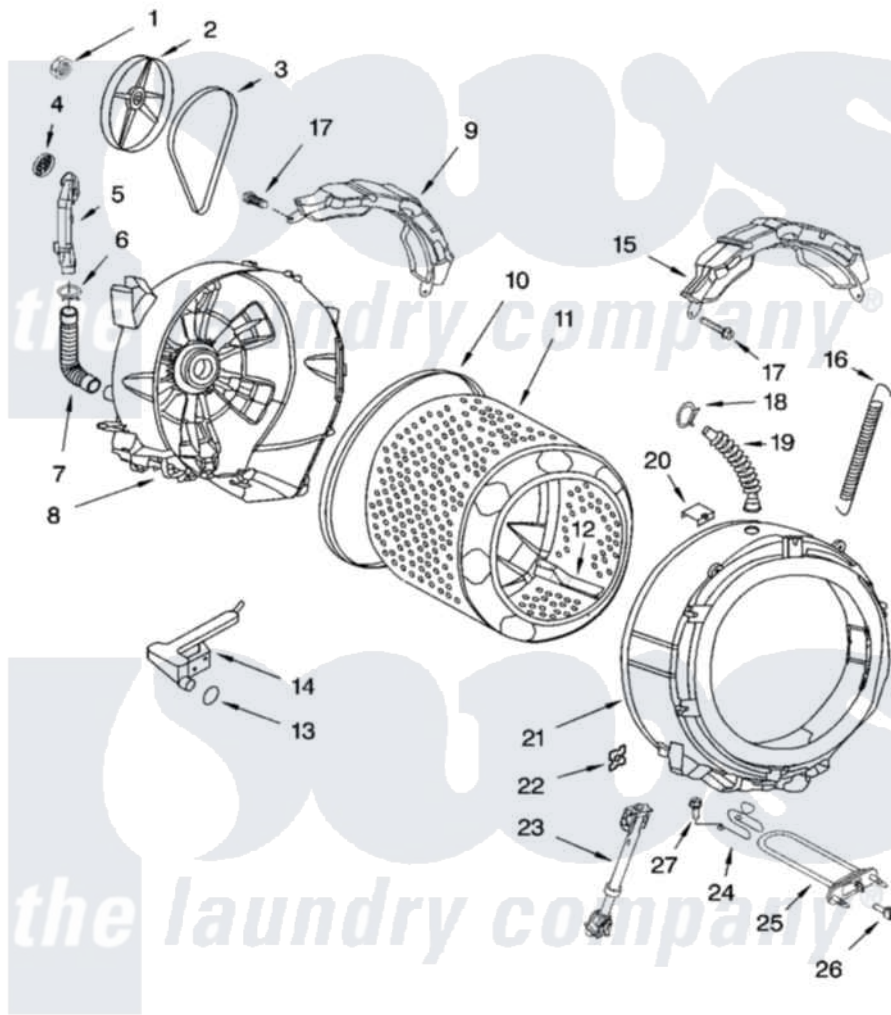

# Whirlpool GHW9400PW1 05 - TUB AND BASKET PARTS

## TUB AND BASKET PARTS

For Models: GHW9400PW1, GHW9400PL1, GHW9400PT1  
(White/Platinum) (Pewter) (Biscuit)

8180677

9

Whirlpool [Residential Whirlpool GHW9400PW1 Washer Parts](#) Parts Diagram 05 - TUB AND BASKET PARTS  
Click on the part number to view part

Item	Original Part Number	Replaced By	Status	Part Description
1	8182132	<a href="#">W10283361</a>		Nut, Pulley
2	<a href="#">8182650</a>			Pulley
3	8182633	<a href="#">W10388414</a>		Belt
4	<a href="#">8181745</a>			Grid, Ventilation
5	<a href="#">8181744</a>			Pipe, Ventilation
6	8181746	<a href="#">W10208156</a>		Clamp
7	<a href="#">8181743</a>			Hose, Exhaust
8	8181666	<a href="#">W10253866</a>		Tub-Outer
9	<a href="#">8181644</a>			Counterweight, Rear
10	<a href="#">8181673</a>			Gasket, Tub
11	8182247	<a href="#">W10269756</a>		Basket
12	<a href="#">8182233</a>			Baffle, Basket
13	8181748	<a href="#">W10250553</a>		O-Ring, Air Trap
14	<a href="#">8181731</a>			Airtrap
15	8181645	<a href="#">W10008880</a>		Counterweight, Front
16	8181762	<a href="#">8182814</a>		Spring, Suspension

17	8181647	<a href="#">W10182109</a>	Screw-Kit
18	8181742	<a href="#">3367052</a>	Clamp, Hose
19	<a href="#">8181794</a>		Hose, Tub To Dispenser
20	8181667	<a href="#">8540092</a>	Clamp, Tub
21	8181665	<a href="#">285981</a>	Tub-Outer
22	8181648	<a href="#">8182512</a>	Nut, Push-In
23	<a href="#">8182703</a>		Shock Absorber
24	8181686	<a href="#">W10250558</a>	Bracket, Heater Support
25	<a href="#">8182666</a>		Element, Heating
26	<a href="#">8181705</a>		Ntc
27	8181687	<a href="#">8182214</a>	Screw
"	N/A	Not Available	FOLLOWING PARTS NOT ILLUSTRATED
"	8182126	<a href="#">3196427</a>	Screw