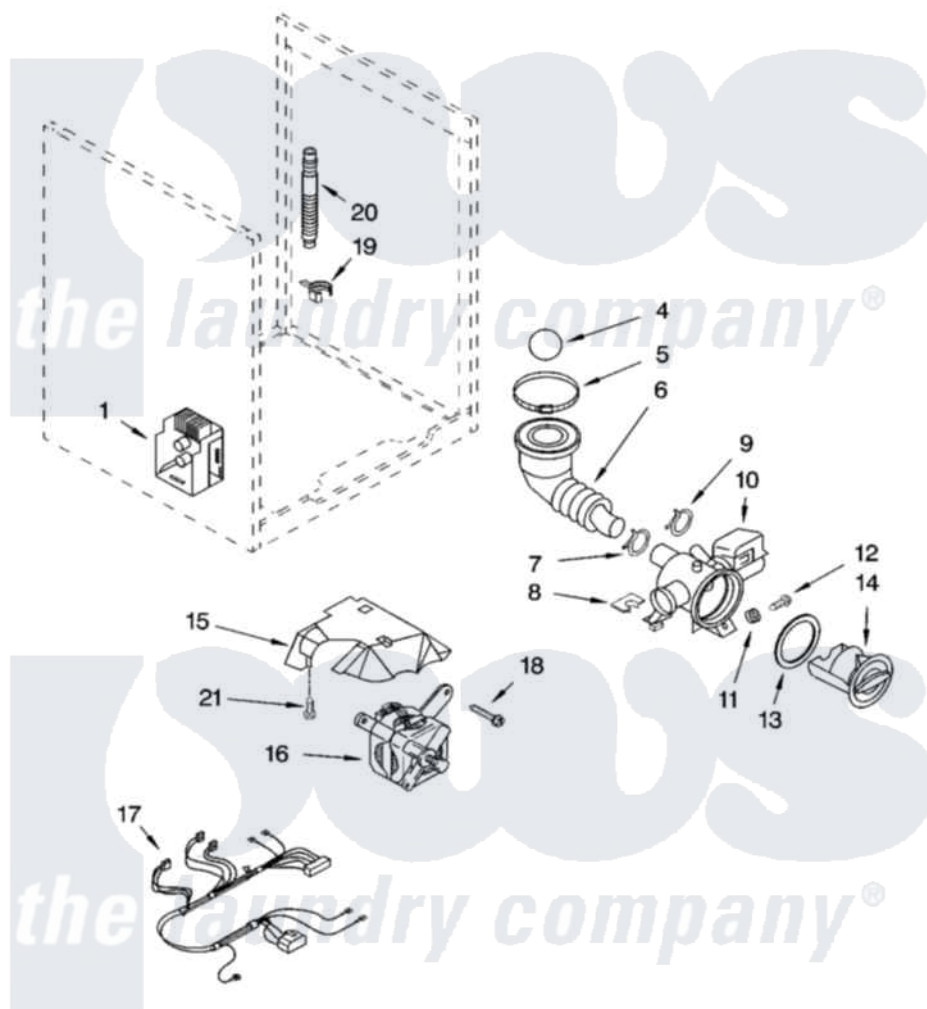

# Whirlpool GHW9400PW1 06 - PUMP AND MOTOR PARTS, OPTIONAL PARTS (NOT INCLUDED)

## PUMP AND MOTOR PARTS For Models: GHW9400PW1, GHW9400PL1, GHW9400PT1 (White/Platinum) (Pewter) (Biscuit)

8180677

11

Whirlpool [Residential Whirlpool GHW9400PW1 Washer Parts](#) Parts Diagram 06 - PUMP AND MOTOR PARTS, OPTIONAL PARTS (NOT INCLUDED)  
Click on the part number to view part

Item	Original Part Number	Replaced By	Status	Part Description
1	<a href="#">8182706</a>			Control Unit
4	8181733	<a href="#">W10121657</a>		Ball
5	8181734	<a href="#">696392</a>		Hose Clamp
6	<a href="#">8181732</a>			Hose, Tub To Pump
7	8181753	<a href="#">285655</a>		Clamp, Hose
8	8181786	<a href="#">280181</a>		Grommet
9	8181752	<a href="#">3367052</a>		Clamp, Hose
10	8181684	<a href="#">280187</a>		Pump-Water
11	8181787	<a href="#">280182</a>		Grommet
12	<a href="#">8181780</a>			Screw
13	<a href="#">8181736</a>			Seal, Filter Cap
14	<a href="#">8181735</a>			Cap, Filter
15	<a href="#">8181766</a>			Cover, Motor
16	8181682	<a href="#">8182793</a>		Motor, Drive
17	8181782	<a href="#">W10137867</a>		Harns-Wire

18	8181761	<a href="#">W10128585</a>	Bolt, Motor
19	8181755	<a href="#">8182209</a>	Retainer, Drain Hose
20	8181740	<a href="#">W10003250</a>	Hose, Drain-Inner
21	8181757	<a href="#">3186940</a>	Screw
	<a href="#">72017</a>		Paint, Touch-Up
"	<a href="#">4396174</a>		Paint, Touch-Up
"	<a href="#">4392899</a>		Paint, Touch-Up
"	<a href="#">350938</a>		Paint, Pressurized Spray B
"	<a href="#">350930</a>		Paint, Pressurized Spray B
"	<a href="#">4396175</a>		Paint, Pressurized Spray
"	<a href="#">4392901</a>		Paint, Pressurized Spray
"	<a href="#">799344</a>		Paint, Touch-Up )
"	<a href="#">4392900</a>		Paint, Bulk )
"	N/A	Not Available	ACCESSORY PARTS
"	<a href="#">285863</a>		Water System Parts