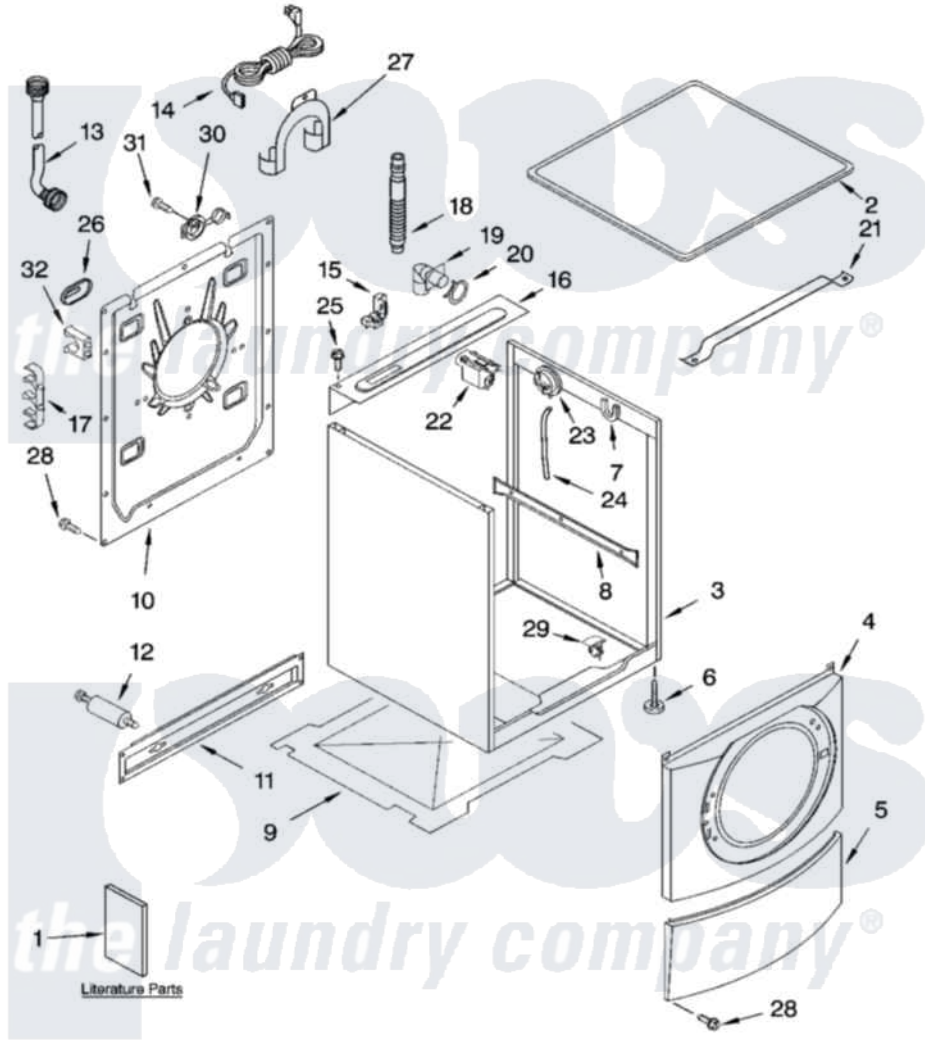

# Whirlpool GHW9400PW2 01 - TOP AND CABINET PARTS

## TOP AND CABINET PARTS

For Models: GHW9400PW2, GHW9400PL2, GHW9400PT2  
(White/Platinum) (Pewter) (Biscuit)

AUTOMATIC  
WASHER

7-06 Printed In U.S.A. (drd)

1

Part No. 8181272

Whirlpool Residential Whirlpool GHW9400PW2 Washer Parts Diagram 01 - TOP AND CABINET PARTS  
Click on the part number to view part

Item	Original Part Number	Replaced By	Status	Part Description
1	8182750		Not Available	Use & Care Guide
"	<a href="#">8182677</a>			Tech Sheet
"	8182270		Not Available	DVD-Instruction
"	<a href="#">8182658</a>			Quick Start Guide
2	<a href="#">8181641</a>			Top
"	<a href="#">8182061</a>			Top
"	<a href="#">8181830</a>			Top
3	8181630	<a href="#">8182609</a>		Cabinet
"	<a href="#">8182063</a>			Cabinet
"	<a href="#">8181805</a>			Cabinet
4	<a href="#">8181838</a>			Panel, Front
"	<a href="#">8182060</a>			Panel, Front
"	<a href="#">8182059</a>			Panel, Front
5	<a href="#">8181643</a>			Toe Panel
"	<a href="#">8182062</a>			Toe Panel
"	<a href="#">8181809</a>			Toe Panel