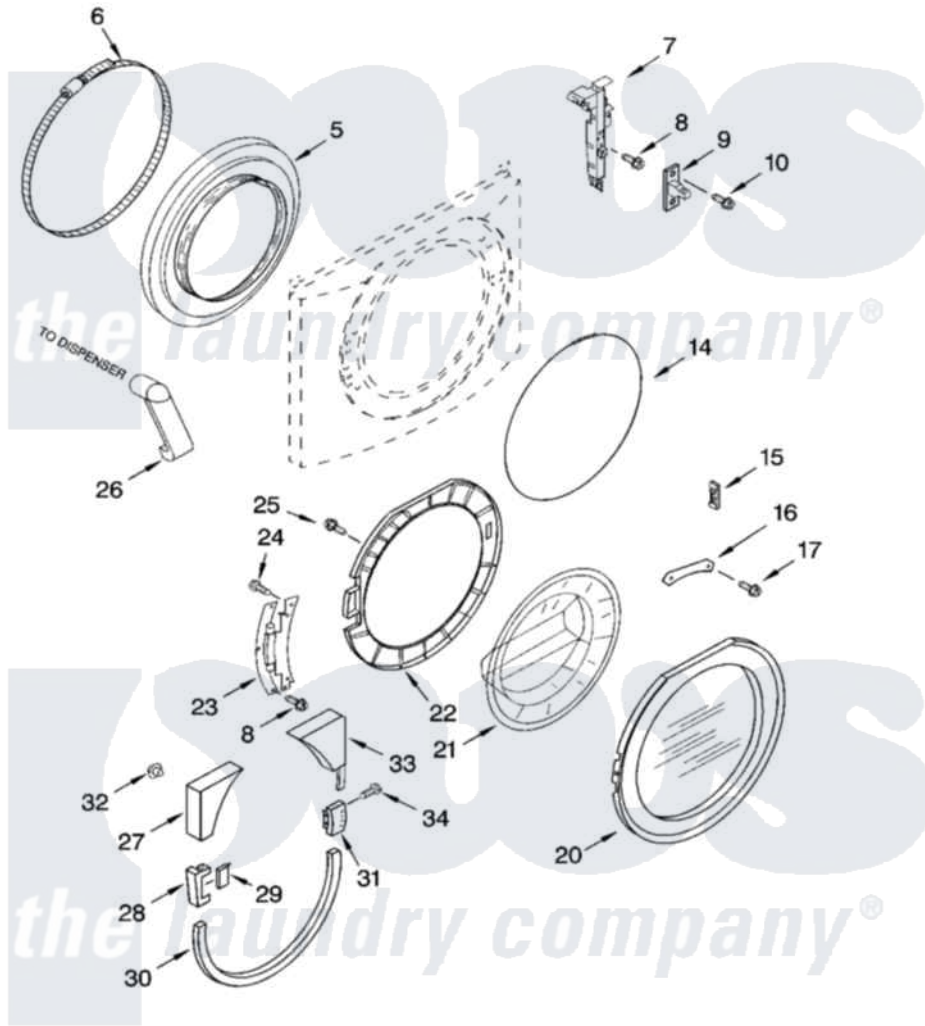

Whirlpool GHW9400PW2 02 - DOOR AND LATCH PARTS

DOOR AND LATCH PARTS

For Models: GHW9400PW2, GHW9400PL2, GHW9400PT2
(White/Platinum) (Pewter) (Biscuit)

8181272

3

Whirlpool [Residential Whirlpool GHW9400PW2 Washer Parts](#) Parts Diagram 02 - DOOR AND LATCH PARTS
Click on the part number to view part

Item	Original Part Number	Replaced By	Status	Part Description
5	8182119			Bellow
6	8182210			Clamp, Bellow
7	8182634			Lock, Door
8	8181760	8540725		Screw
9	8181651			Hook, Door
10	8181758	8182214		Screw
14	8182211			Clamp, Bellow To Front Panel
15	8181659	W10128586		Clamp, Glass Support
16	8181650			Clamp, Glass
17	8181785			Screw
20	8182044	8182992		Door Frame Assembly
"	8182086	8182990		Frame
"	8182087		Not Available	Door Frame Asm (Biscuit)
21	8181655			Glass, Door
22	8182628	W10163308		Frame
23	8181843			Hinge, Door

24	8181660		Screw
25	8181661		Screw, Actuator
26	8181718		Tube, Dispenser To Bellow
27	8181842		Trim, Upper Left
"	8182078	Not Available	Trim, Upper Left (Pewter)
"	8182079		Trim, Upper Left
28	8181841		Cover, Hinge
"	8182082	Not Available	Cover, Hinge (Outer) (Pewter)
"	8182083	Not Available	Cover, Hinge (Outer) (Biscuit)
29	8181844		Cover, Hinge
"	8182074		Cover, Hinge
"	8182075	Not Available	Cover, Hinge (Inner) (Biscuit)
30	8181840		Trim, Lower
"	8182072		Trim, Lower
"	8182073	Not Available	Trim, Lower (Biscuit)
31	8181846		Handle, Door
"	8182080		Handle, Door
"	8182081		Handle, Door
32	8182779		Clip, Trim
33	8181839		Trim, Upper Right
"	8182076		Trim, Upper Right
"	8182077		Trim, Upper Right
34	8181759	3400805	Screw, 8-18 X 3/64