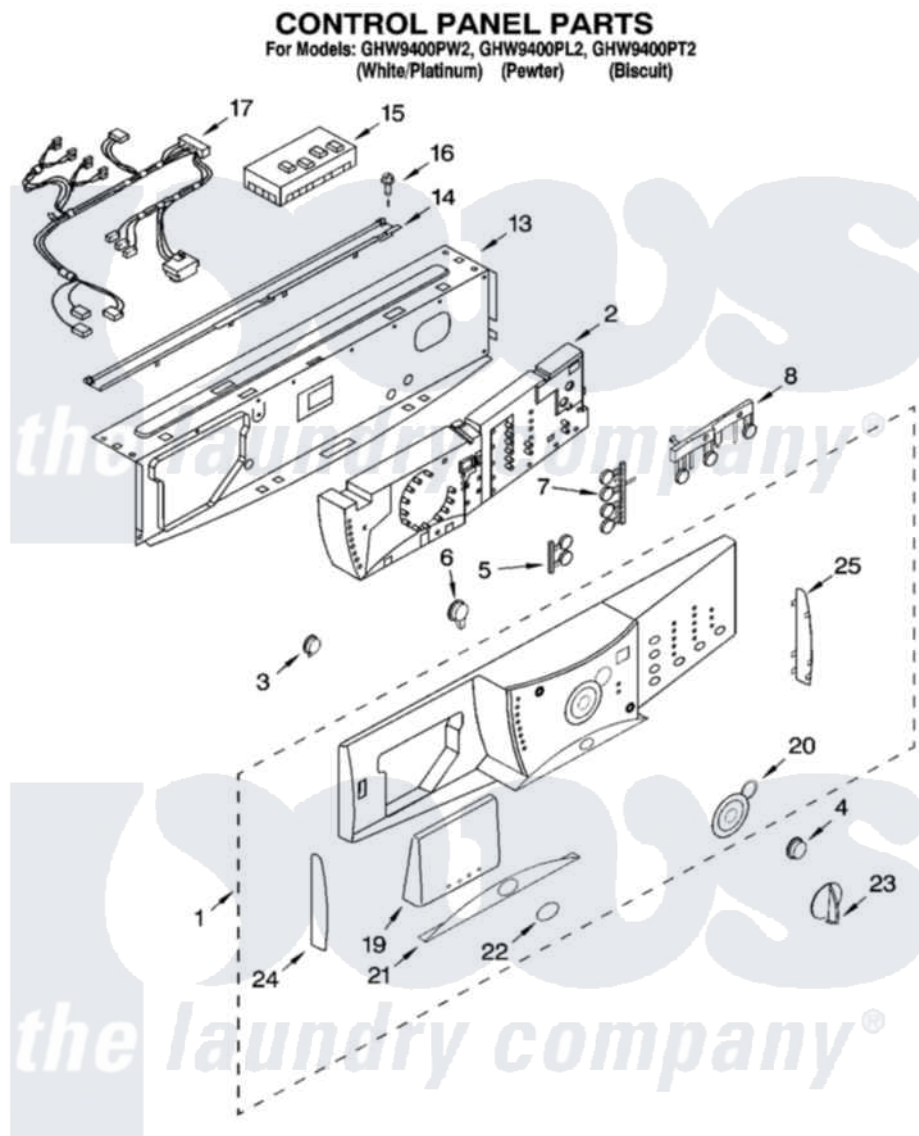

Whirlpool GHW9400PW2 03 - CONTROL PANEL PARTS

8181272

5

Whirlpool [Residential Whirlpool GHW9400PW2 Washer Parts](#) Parts Diagram 03 - CONTROL PANEL PARTS
 Click on the part number to view part

Item	Original Part Number	Replaced By	Status	Part Description
1	8182709		Not Available	Panel, Control (Platinum)
"	8182710			Panel, Control
"	8182711			Panel, Control
2	8182717			User Interface
3	8181860			Button, Power
4	8181861			Button, Start
5	8181863			Button Set, Soil Level
"	8182052			Button Set, Soil Level
"	8182053			Button Set, Soil Level
6	8182275			Button, Pause/Cancel
7	8181864			Button Set, Options
"	8182068			Button Set, Options
"	8182069			Button Set, Options
8	8181865			Button Set, Spin/Temperature
"	8182054			Button Set, Spin/Temperature
"	8182055			Button Set, Spin/Temperature

13	8182224	Not Available	Brace, Front Top
14	8182800		Channel, Water
15	8182697		Microcomputer, Machine Control
16	8181756	488729	Screw
17	8182212		Harness, Wiring
19	8181854		Handle, Drawer
"	8182070		Handle, Drawer
"	8182071		Handle, Drawer
20	8181855		Bezel, Knob
21	8181857		Overlay, Door
22	8181858	8303811	Badge, Assembly
23	8181859		Knob, Control
"	8182050		Knob, Control
"	8182049		Knob, Control
24	8181852		Endcap, Left
"	8182064		Endcap, Left
"	8182066		Endcap, Left
25	8181853		Endcap, Right
"	8182065		Endcap, Right
"	8182067		Endcap, Right