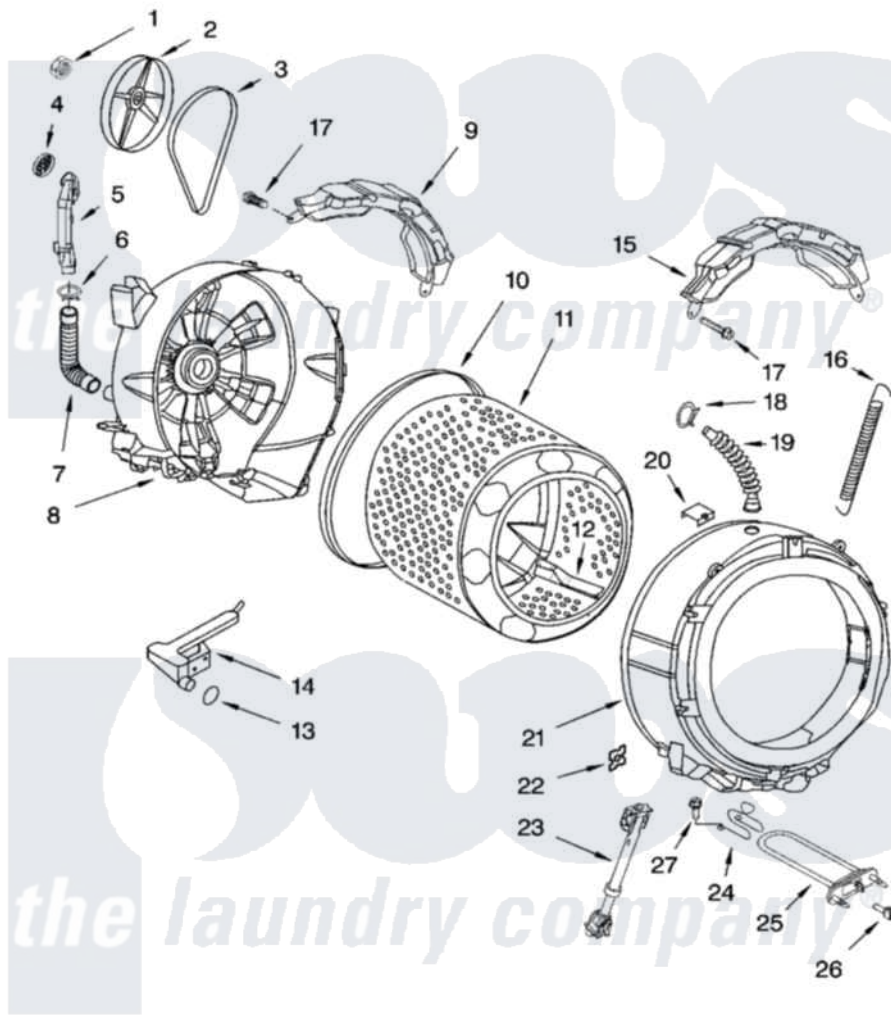

# Whirlpool GHW9400PW2 05 - TUB AND BASKET PARTS

## TUB AND BASKET PARTS

For Models: GHW9400PW2, GHW9400PL2, GHW9400PT2  
(White/Platinum) (Pewter) (Biscuit)

8181272

9

Whirlpool Residential Whirlpool GHW9400PW2 Washer Parts Parts Diagram 05 - TUB AND BASKET PARTS  
Click on the part number to view part

Item	Original Part Number	Replaced By	Status	Part Description
1	8182132	<a href="#">W10283361</a>		Nut, Pulley
2	<a href="#">8182650</a>			Pulley
3	8182633	<a href="#">W10388414</a>		Belt
4	<a href="#">8181745</a>			Grid, Ventilation
5	<a href="#">8181744</a>			Pipe, Ventilation
6	8181746	<a href="#">W10208156</a>		Clamp
7	<a href="#">8181743</a>			Hose, Exhaust
8	8181666	<a href="#">W10253866</a>		Tub-Outer
9	<a href="#">8181644</a>			Counterweight, Rear
10	<a href="#">8181673</a>			Gasket, Tub
11	8182247	<a href="#">W10269756</a>		Basket
12	<a href="#">8182233</a>			Baffle, Basket
13	8181748	<a href="#">W10250553</a>		O-Ring, Air Trap
14	<a href="#">8181731</a>			Airtrap
15	8181645	<a href="#">W10008880</a>		Counterweight, Front
16	8181762	<a href="#">8182814</a>		Spring, Suspension

17	8181647	<a href="#">W10182109</a>	Screw-Kit
18	8181742	<a href="#">3367052</a>	Clamp, Hose
19	<a href="#">8181794</a>		Hose, Tub To Dispenser
20	8181667	<a href="#">8540092</a>	Clamp, Tub
21	8181665	<a href="#">285981</a>	Tub-Outer
22	8181648	<a href="#">8182512</a>	Nut, Push-In
23	<a href="#">8182703</a>		Shock Absorber
24	8181686	<a href="#">W10250558</a>	Bracket, Heater Support
25	<a href="#">8182666</a>		Element, Heating
26	<a href="#">8181705</a>		Ntc
27	8181687	<a href="#">8182214</a>	Screw
"	BLANK	Not Available	Following Parts Not Illustrated
"	8182126	<a href="#">3196427</a>	Screw