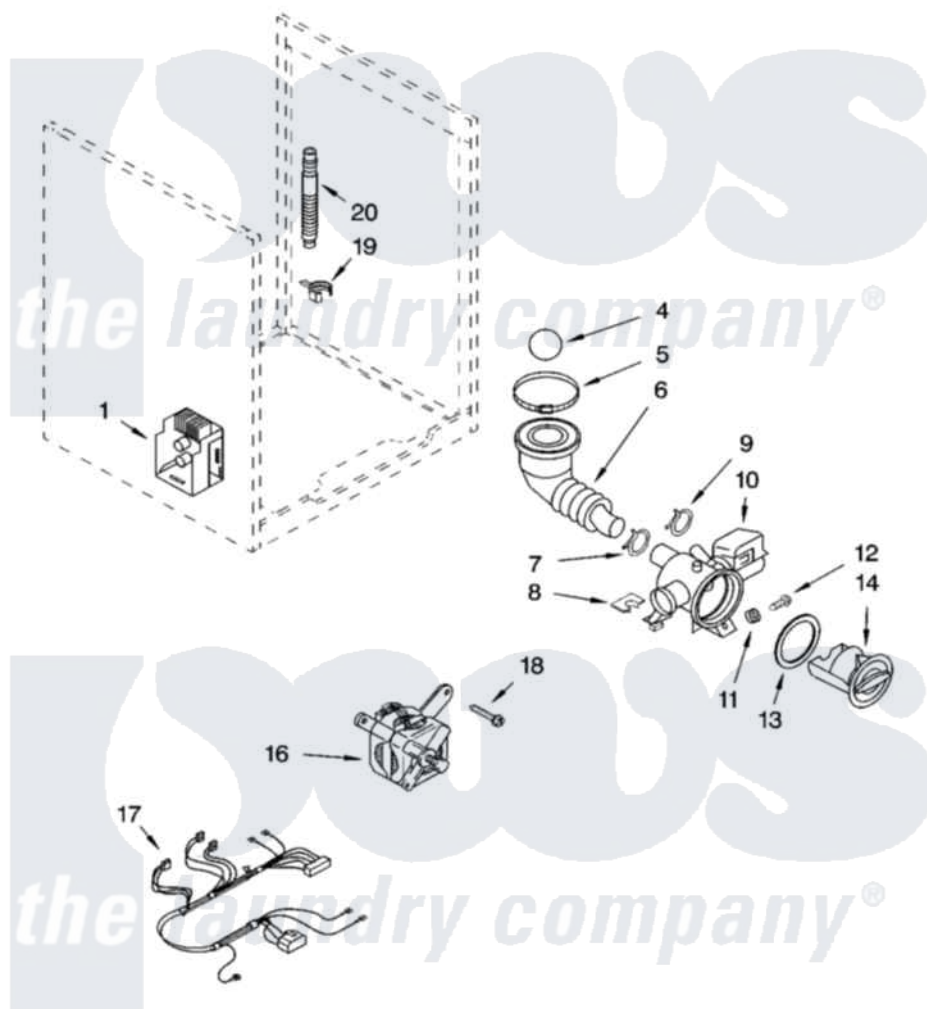

# Whirlpool GHW9400PW2 06 - PUMP AND MOTOR PARTS, OPTIONAL PARTS (NOT INCLUDED)

## PUMP AND MOTOR PARTS

For Models: GHW9400PW2, GHW9400PL2, GHW9400PT2  
(White/Platinum) (Pewter) (Biscuit)

8181272

11

Whirlpool [Residential Whirlpool GHW9400PW2 Washer Parts](#) Parts Diagram 06 - PUMP AND MOTOR PARTS, OPTIONAL PARTS (NOT INCLUDED)  
Click on the part number to view part

Item	Original Part Number	Replaced By	Status	Part Description
1	<a href="#">8182706</a>			Control Unit
4	8181733	<a href="#">W10121657</a>		Ball
5	8181734	<a href="#">696392</a>		Hose Clamp
6	<a href="#">8181732</a>			Hose, Tub To Pump
7	8181753	<a href="#">285655</a>		Clamp, Hose
8	8181786	<a href="#">280181</a>		Grommet
9	8181752	<a href="#">3367052</a>		Clamp, Hose
10	8181684	<a href="#">280187</a>		Pump-Water
11	8181787	<a href="#">280182</a>		Grommet
12	<a href="#">8181780</a>			Screw
13	<a href="#">8181736</a>			Seal, Filter Cap
14	<a href="#">8181735</a>			Cap, Filter
16	<a href="#">8182793</a>			Motor, Drive
17	8181782	<a href="#">W10137867</a>		Harns-Wire
18	8181761	<a href="#">W10128585</a>		Bolt, Motor

19	8181755	<a href="#">8182209</a>	Retainer, Drain Hose
20	8181740	<a href="#">W10003250</a>	Hose, Drain-Inner
	<a href="#">72017</a>		Paint, Touch-Up
"	<a href="#">4396174</a>		Paint, Touch-Up
"	<a href="#">4392899</a>		Paint, Touch-Up
"	<a href="#">350938</a>		Paint, Pressurized Spray B
"	<a href="#">350930</a>		Paint, Pressurized Spray B
"	<a href="#">4396175</a>		Paint, Pressurized Spray
"	<a href="#">4392901</a>		Paint, Pressurized Spray
"	<a href="#">799344</a>		Paint, Touch-Up )
"	<a href="#">4392900</a>		Paint, Bulk )
"	BLANK	Not Available	ACCESSORY PARTS
"	<a href="#">285863</a>		Water System Parts