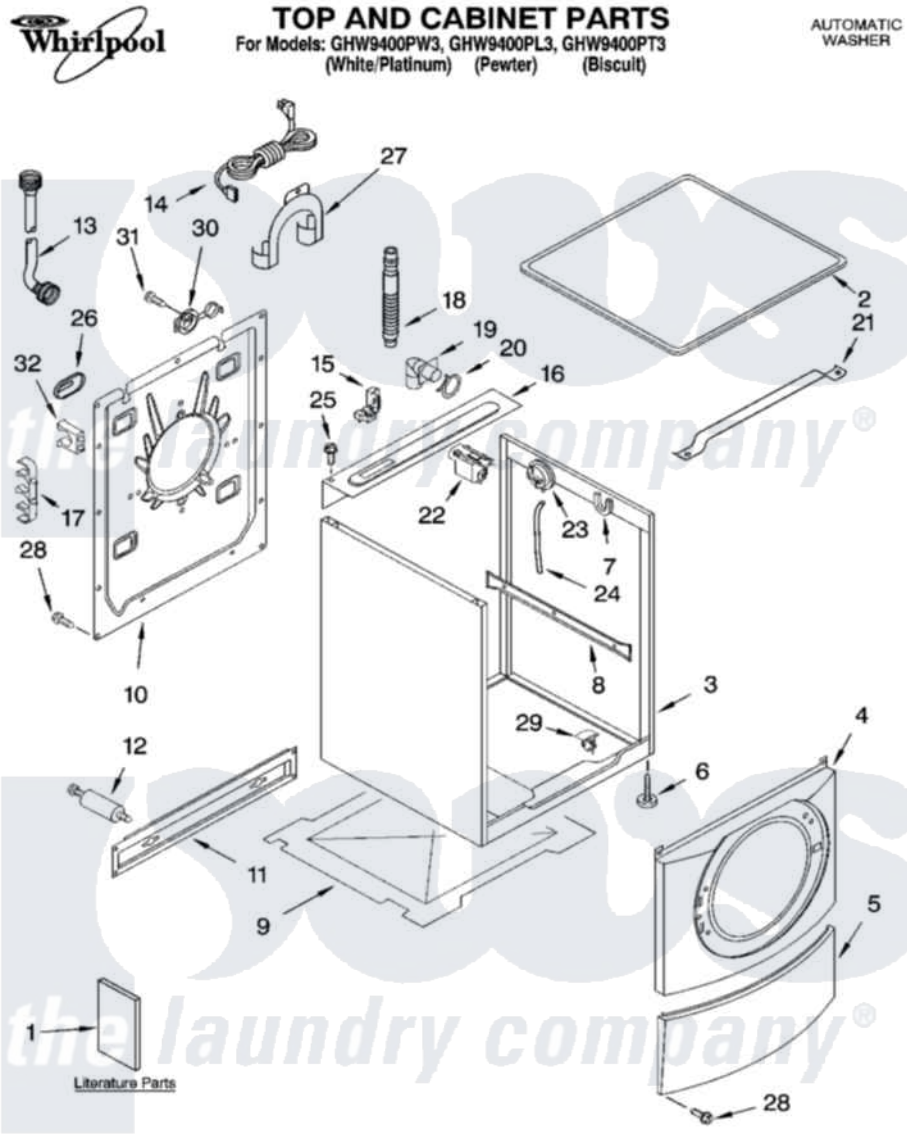

Whirlpool GHW9400PW3 01 - TOP AND CABINET PARTS

7-06 Printed In U.S.A. (drd)

1

Part No. W10112157

Whirlpool Residential Whirlpool GHW9400PW3 Washer Parts Parts Diagram 01 - TOP AND CABINET PARTS
 Click on the part number to view part

Item	Original Part Number	Replaced By	Status	Part Description
1	8182750		Not Available	Use & Care Guide
"	8182677			Tech Sheet
"	8182270		Not Available	DVD-Instruction
"	8182658			Quick Start Guide
2	8181641			Top
"	8182061			Top
"	8181830			Top
3	8181630	8182609		Cabinet
"	8182063			Cabinet
"	8181805			Cabinet
4	8181838			Panel, Front
"	8182060			Panel, Front
"	8182059			Panel, Front
5	8181643			Toe Panel
"	8182062			Toe Panel
"	8181809			Toe Panel

6	8181636		Foot, Leveling
7	8181763		Bracket, Spring
8	8183008		Brace, Side Panel
9	8181635		Pan, Bottom
10	8182698		Panel, Rear
11	8182661	W10003040	Brace, Transport
12	8182797	W10289554A	Bolt
"	8182798	W10289554A	Bolt
13	8182795	89503	Hose-Inlet
"	8182792	89503	Hose-Inlet
14	8183009		Cord, Power
15	8181690	8182635	Strain Relief
16	8182116	W10138248	Brace, Rear
17	8182701		Clip, Outer Hose Holder
18	8181737		Hose, Drain
19	8181738		Connector, Hose Outlet
20	8181752	3367052	Clamp, Hose
21	8181632		Brace, Top
22	8181683	W10326464	Filter, Interference
23	8181695		Switch, Pressure
24	8181739	W10004260	Hose, Pressure Switch
25	8181691		Screw
26	8182700	8540268	Cover, Transport
27	8181768	W10280024	U-Bend, Drain Hose
28	8181828	488729	Screw
29	8181930	W10085220	Microswitch
30	8182699		Grommet, Cord Support
31	8182201		Screw, 3 X 8 mm
32	8182702		Clip, Outer Hose Holder
"	BLANK	Not Available	Following Parts Not Illustrated
"	8182109		Harness Channel