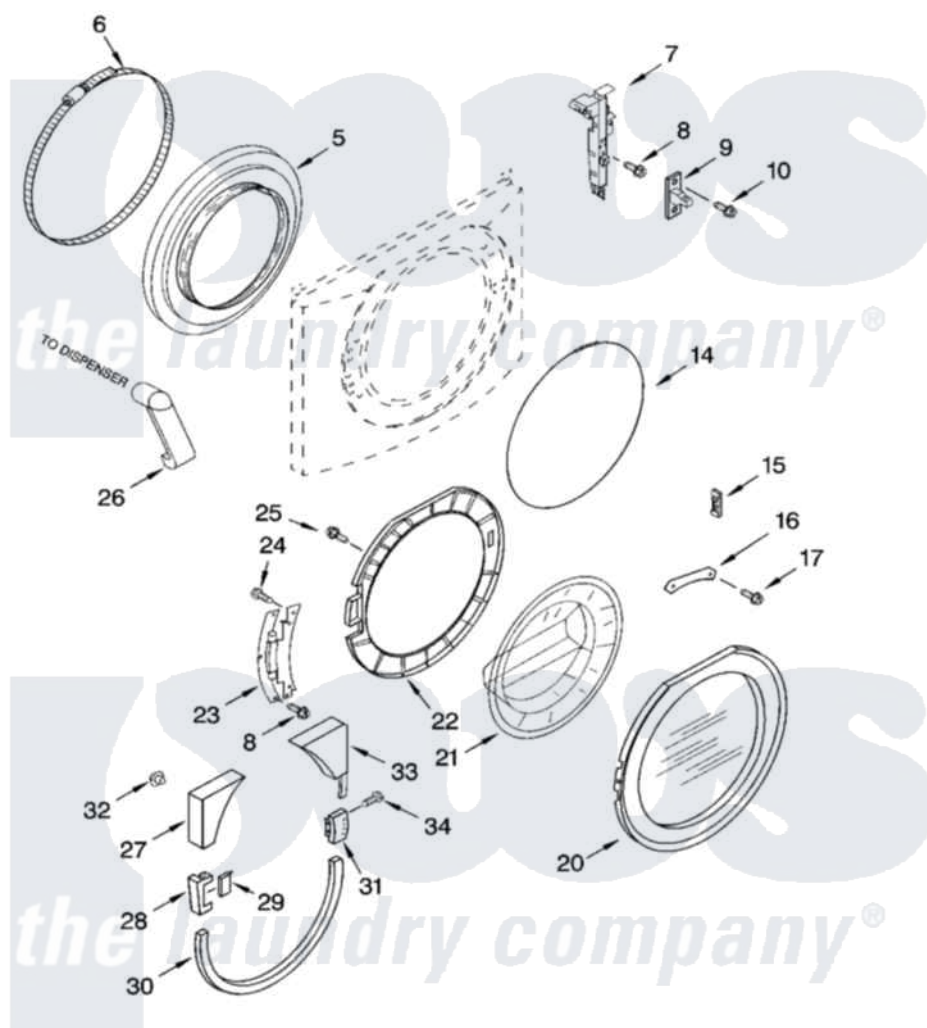

Whirlpool GHW9400PW3 02 - DOOR AND LATCH PARTS

DOOR AND LATCH PARTS

For Models: GHW9400PW3, GHW9400PL3, GHW9400PT3
(White/Platinum) (Pewter) (Biscuit)

W10112157

3

Whirlpool [Residential Whirlpool GHW9400PW3 Washer Parts](#) Parts Diagram 02 - DOOR AND LATCH PARTS
Click on the part number to view part

Item	Original Part Number	Replaced By	Status	Part Description
5	8182119			Bellow
6	8182210			Clamp, Bellow
7	8182634			Lock, Door
8	8181760	8540725		Screw
9	8181651			Hook, Door
10	8181758	8182214		Screw
14	8182211			Clamp, Bellow To Front Panel
15	8181659	W10128586		Clamp, Glass Support
16	8181650			Clamp, Glass
17	8181785			Screw
20	8182044	8182992		Door Frame Assembly
"	8182086	8182990		Frame
"	8182087		Not Available	Door Frame Asm (Biscuit)
21	8181655			Glass, Door
22	8182628	W10163308		Frame
23	8181843			Hinge, Door

24	8181660		Screw
25	8181661		Screw, Actuator
26	8181718		Tube, Dispenser To Bellow
27	8181842		Trim, Upper Left
"	8182078	Not Available	Trim, Upper Left (Pewter)
"	8182079		Trim, Upper Left
28	8181841		Cover, Hinge
"	8182082	Not Available	Cover, Hinge (Outer) (Pewter)
"	8182083	Not Available	Cover, Hinge (Outer) (Biscuit)
29	8181844		Cover, Hinge
"	8182074		Cover, Hinge
"	8182075	Not Available	Cover, Hinge (Inner) (Biscuit)
30	8181840		Trim, Lower
"	8182072		Trim, Lower
"	8182073	Not Available	Trim, Lower (Biscuit)
31	8181846		Handle, Door
"	8182080		Handle, Door
"	8182081		Handle, Door
32	8182779		Clip, Trim
33	8181839		Trim, Upper Right
"	8182076		Trim, Upper Right
"	8182077		Trim, Upper Right
34	8181759	3400805	Screw, 8-18 X 3/64