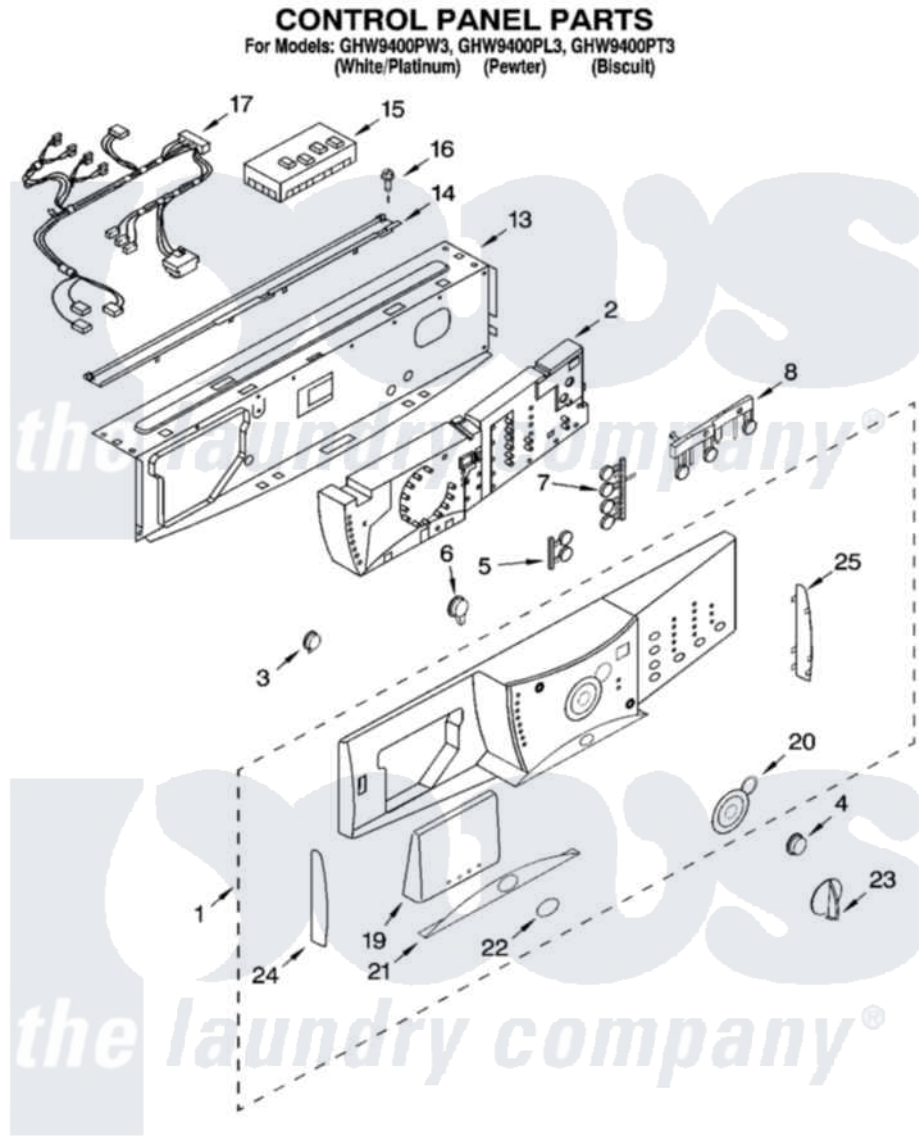

Whirlpool GHW9400PW3 03 - CONTROL PANEL PARTS

W10112157

5

Whirlpool [Residential Whirlpool GHW9400PW3 Washer Parts](#) Parts Diagram 03 - CONTROL PANEL PARTS
 Click on the part number to view part

Item	Original Part Number	Replaced By	Status	Part Description
1	8182709		Not Available	Panel, Control (Platinum)
"	8182710			Panel, Control
"	8182711			Panel, Control
2	8182717			User Interface
3	8181860			Button, Power
4	8181861			Button, Start
5	8181863			Button Set, Soil Level
"	8182052			Button Set, Soil Level
"	8182053			Button Set, Soil Level
6	8182275			Button, Pause/Cancel
7	8181864			Button Set, Options
"	8182068			Button Set, Options
"	8182069			Button Set, Options
8	8181865			Button Set, Spin/Temperature
"	8182054			Button Set, Spin/Temperature
"	8182055			Button Set, Spin/Temperature

13	8182224	Not Available	Brace, Front Top
14	8182800		Channel, Water
15	8182697		Microcomputer, Machine Control
16	8181756	488729	Screw
17	8182212		Harness, Wiring
19	8181854		Handle, Drawer
"	8182070		Handle, Drawer
"	8182071		Handle, Drawer
20	8181855		Bezel, Knob
21	8181857		Overlay, Door
22	8181858	8303811	Badge, Assembly
23	8181859		Knob, Control
"	8182050		Knob, Control
"	8182049		Knob, Control
24	8181852		Endcap, Left
"	8182064		Endcap, Left
"	8182066		Endcap, Left
25	8181853		Endcap, Right
"	8182065		Endcap, Right
"	8182067		Endcap, Right