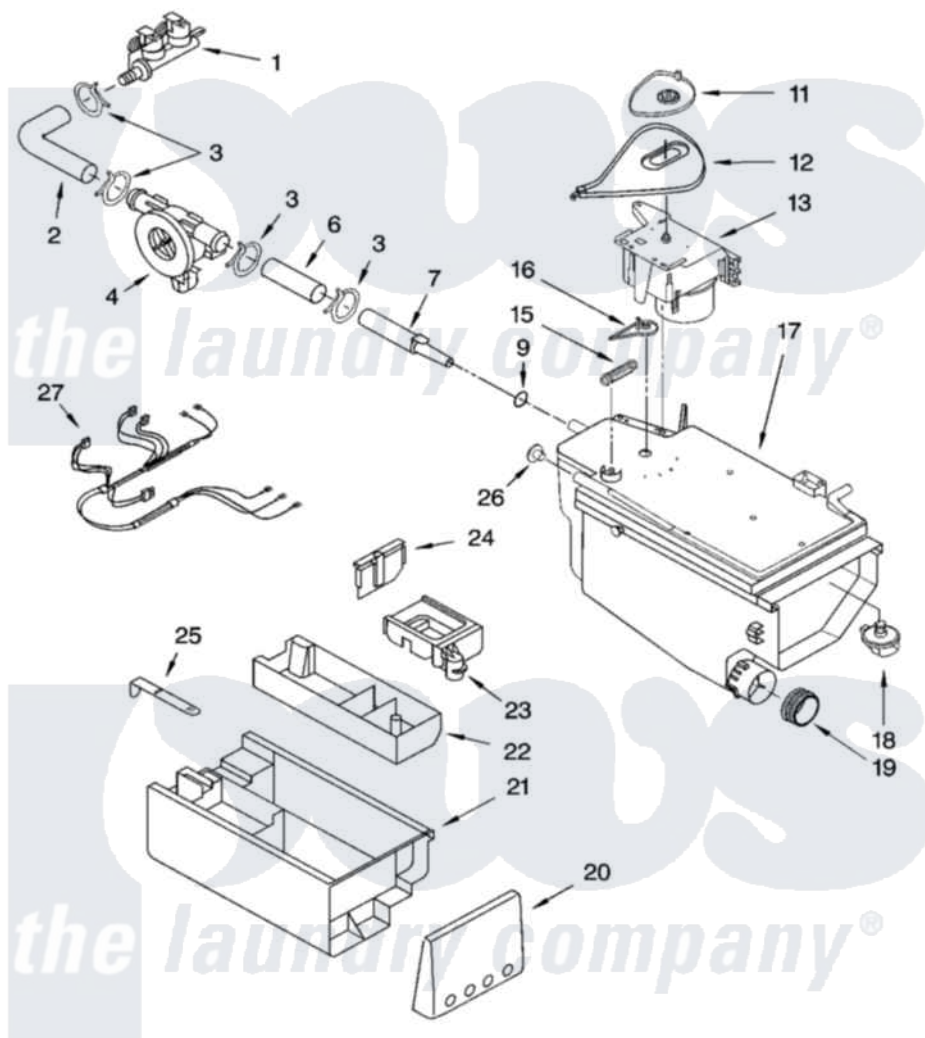

Whirlpool GHW9400PW3 04 - DISPENSER PARTS

DISPENSER PARTS

For Models: GHW9400PW3, GHW9400PL3, GHW9400PT3
(White/Platinum) (Pewter) (Biscuit)

W10112157

7

Whirlpool Residential Whirlpool GHW9400PW3 Washer Parts Parts Diagram 04 - DISPENSER PARTS

[Click on the part number to view part](#)

Item	Original Part Number	Replaced By	Status	Part Description
1	8181694			Valve, Inlet
2	8181710			Hose, Inlet Valve To Vent Pipe
3	8181751	489503		Clamp
4	8181696	W10110225		Flowmeter
6	8181708			Hose, Flowmeter
7	8183010	280194		Nozzle
9	8183036	280196		Ring-O
11	8181726			Cam, Actuator
12	8181725			Lever, Water Distribution
13	8181723			Actuator
15	8181727			Spring, Lever
16	8181724			Connection, Lever
17	8183032	280198		Dispenser
18	8181712			Nozzle, Distribution
19	8181747			Seal
20	8181854			Handle, Drawer

"	8182070	Handle, Drawer
"	8182071	Handle, Drawer
21	8181720	Drawer, Detergent
22	8181722	Container, Detergent
23	8182665	Siphon, Bleach/Softener
24	8181730	Separator
25	8181721	Hook, Drawer
26	8182123	Led, Pcb
27	8181781	Harness, Wiring