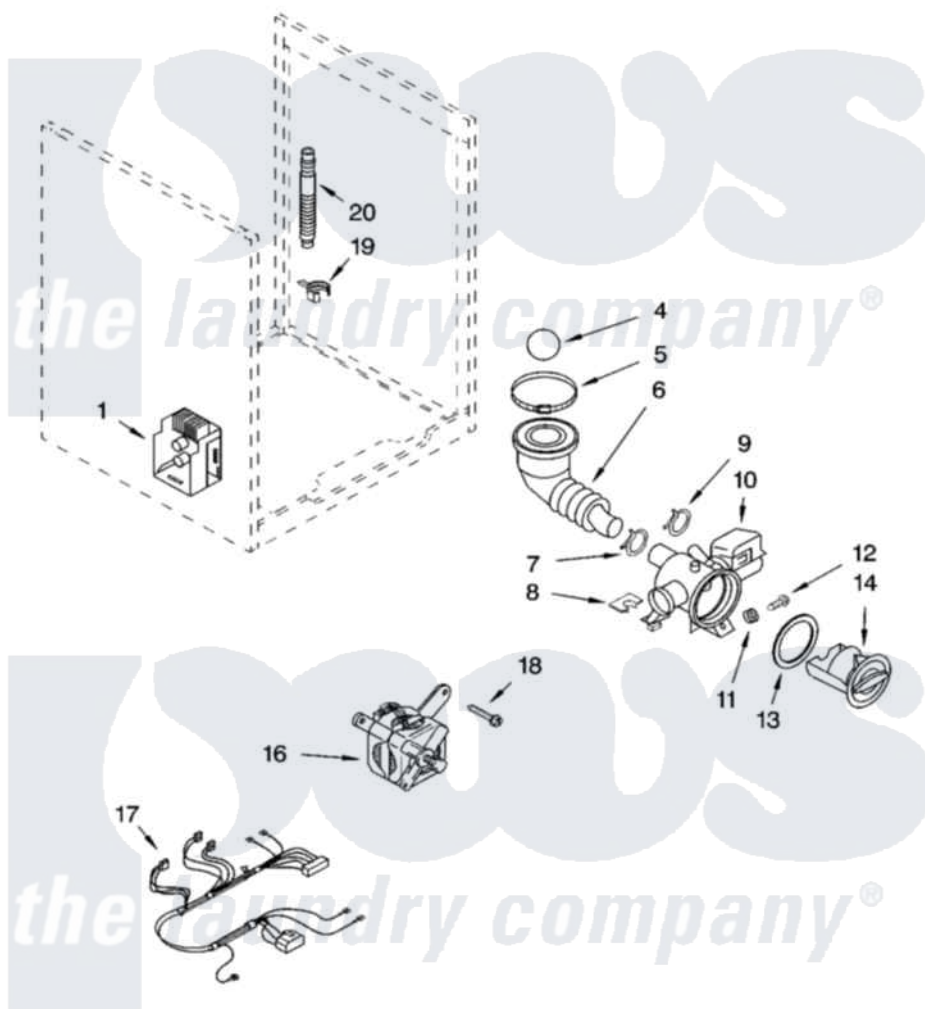

Whirlpool GHW9400PW3 06 - PUMP AND MOTOR PARTS, OPTIONAL PARTS (NOT INCLUDED)

PUMP AND MOTOR PARTS

For Models: GHW9400PW3, GHW9400PL3, GHW9400PT3
(White/Platinum) (Pewter) (Biscuit)

W10112157

11

Whirlpool [Residential Whirlpool GHW9400PW3 Washer Parts](#) Parts Diagram 06 - PUMP AND MOTOR PARTS, OPTIONAL PARTS (NOT INCLUDED)
Click on the part number to view part

Item	Original Part Number	Replaced By	Status	Part Description
1	8182706			Control Unit
4	8181733	W10121657		Ball
5	8181734	696392		Hose Clamp
6	8181732			Hose, Tub To Pump
7	8181753	285655		Clamp, Hose
8	8181786	280181		Grommet
9	8181752	3367052		Clamp, Hose
10	8181684	280187		Pump-Water
11	8181787	280182		Grommet
12	8181780			Screw
13	8181736			Seal, Filter Cap
14	8181735			Cap, Filter
16	8182793			Motor, Drive
17	8181782	W10137867		Harns-Wire
18	8181761	W10128585		Bolt, Motor

19	8181755	8182209	Retainer, Drain Hose
20	8181740	W10003250	Hose, Drain-Inner
	72017		Paint, Touch-Up
"	4396174		Paint, Touch-Up
"	4392899		Paint, Touch-Up
"	350938		Paint, Pressurized Spray B
"	350930		Paint, Pressurized Spray B
"	4396175		Paint, Pressurized Spray
"	4392901		Paint, Pressurized Spray
"	799344		Paint, Touch-Up)
"	4392900		Paint, Bulk)
"	BLANK	Not Available	ACCESSORY PARTS
"	285863		Water System Parts