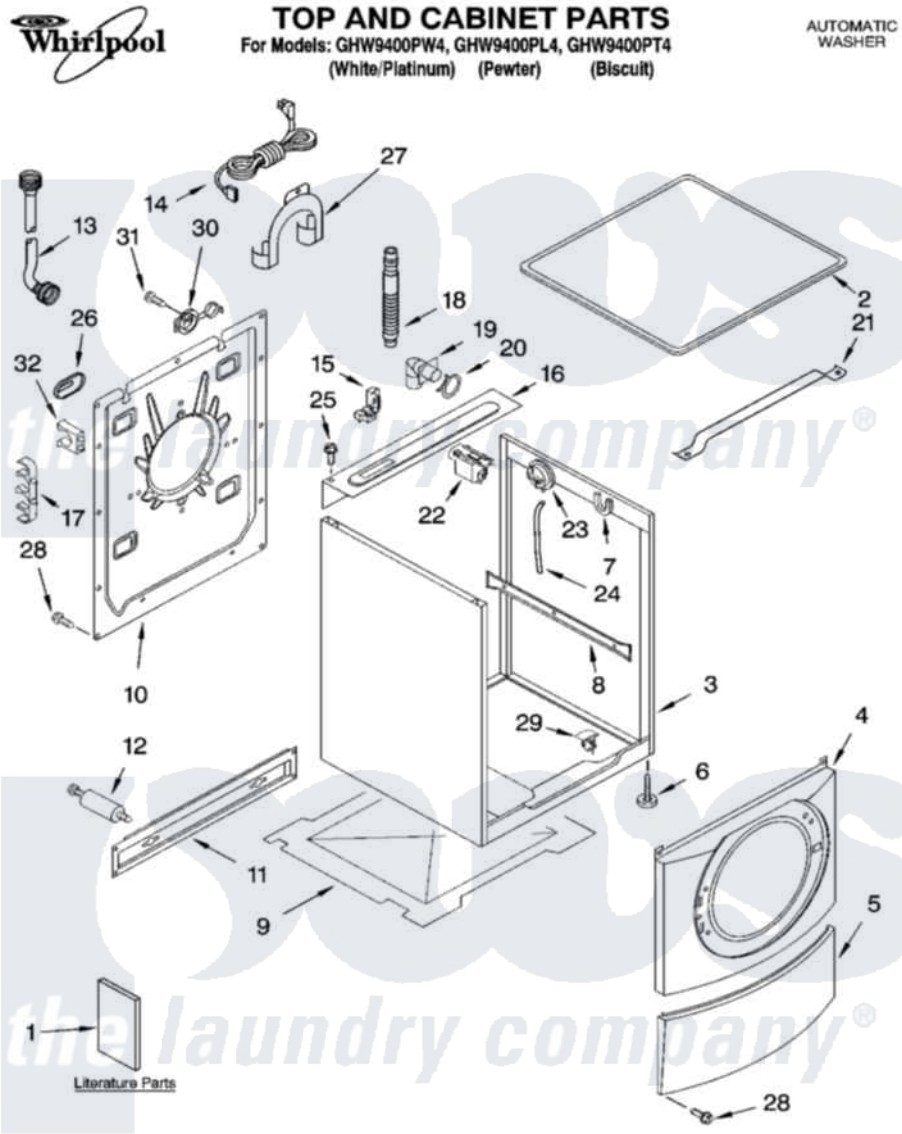

# Whirlpool GHW9400PW4 01 - TOP AND CABINET PARTS

7-06 Printed In U.S.A. (drd)

1

Part No. W10112162

Whirlpool Residential Whirlpool GHW9400PW4 Washer Parts Parts Diagram 01 - TOP AND CABINET PARTS  
 Click on the part number to view part

Item	Original Part Number	Replaced By	Status	Part Description
1	8182750		Not Available	Use & Care Guide
"	<a href="#">8182677</a>			Tech Sheet
"	8182270		Not Available	DVD-Instruction
"	<a href="#">8182658</a>			Quick Start Guide
2	<a href="#">8181641</a>			Top
"	<a href="#">8182061</a>			Top
"	<a href="#">8181830</a>			Top
3	8181630	<a href="#">8182609</a>		Cabinet
"	<a href="#">8182063</a>			Cabinet
"	<a href="#">8181805</a>			Cabinet
4	<a href="#">8181838</a>			Panel, Front
"	<a href="#">8182060</a>			Panel, Front
"	<a href="#">8182059</a>			Panel, Front
5	<a href="#">8181643</a>			Toe Panel
"	<a href="#">8182062</a>			Toe Panel
"	<a href="#">8181809</a>			Toe Panel