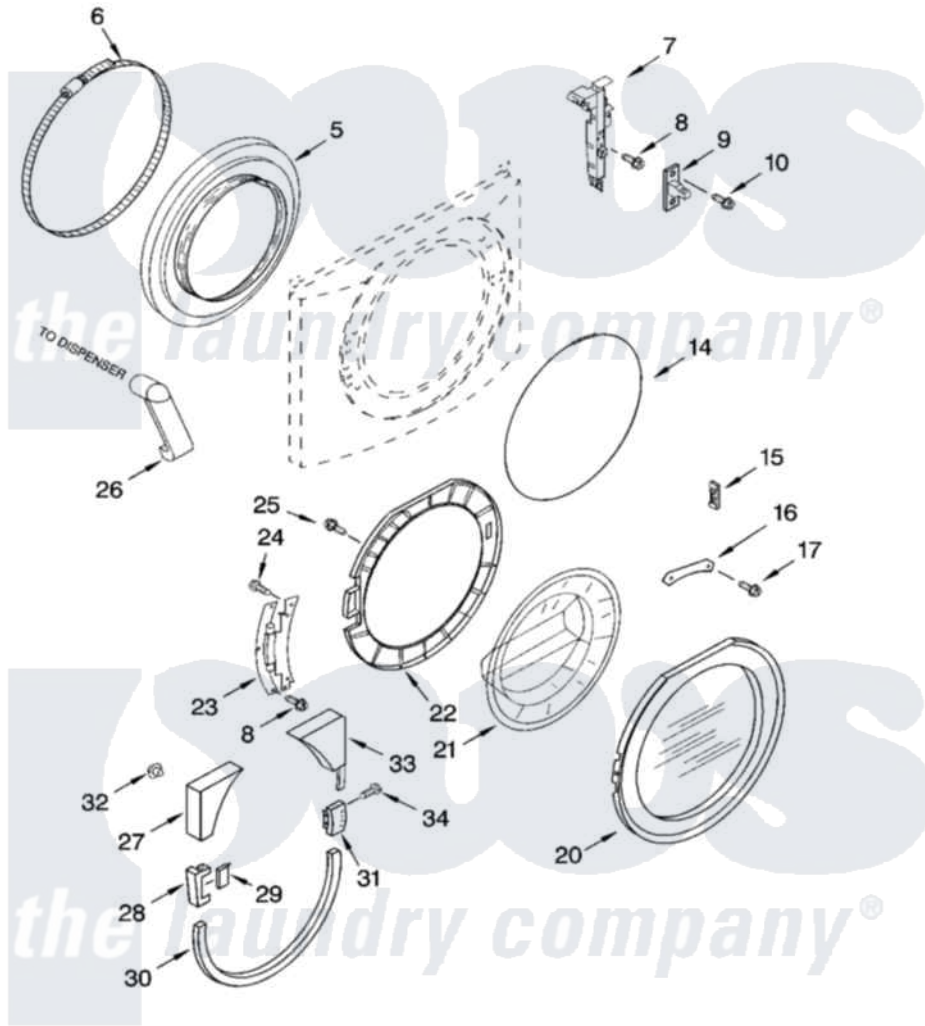

Whirlpool GHW9400PW4 02 - DOOR AND LATCH PARTS

DOOR AND LATCH PARTS

For Models: GHW9400PW4, GHW9400PL4, GHW9400PT4
(White/Platinum) (Pewter) (Biscuit)

W10112162

3

Whirlpool [Residential Whirlpool GHW9400PW4 Washer Parts](#) Parts Diagram 02 - DOOR AND LATCH PARTS
Click on the part number to view part

Item	Original Part Number	Replaced By	Status	Part Description
5	8182119			Bellow
6	8182210			Clamp, Bellow
7	8182634			Lock, Door
8	8181760	8540725		Screw
9	8181651			Hook, Door
10	8181758	8182214		Screw
14	8182211			Clamp, Bellow To Front Panel
15	8181659	W10128586		Clamp, Glass Support
16	8181650			Clamp, Glass
17	8181785			Screw
20	8182044	8182992		Door Frame Assembly
"	8182086	8182990		Frame
"	8182087		Not Available	Door Frame Asm (Biscuit)
21	8181655			Glass, Door
22	8182628	W10163308		Frame
23	8181843			Hinge, Door

24	8181660		Screw
25	8181661		Screw, Actuator
26	8181718		Tube, Dispenser To Bellow
27	8181842		Trim, Upper Left
"	8182078	Not Available	Trim, Upper Left (Pewter)
"	8182079		Trim, Upper Left
28	8181841		Cover, Hinge
"	8182082	Not Available	Cover, Hinge (Outer) (Pewter)
"	8182083	Not Available	Cover, Hinge (Outer) (Biscuit)
29	8181844		Cover, Hinge
"	8182074		Cover, Hinge
"	8182075	Not Available	Cover, Hinge (Inner) (Biscuit)
30	8181840		Trim, Lower
"	8182072		Trim, Lower
"	8182073	Not Available	Trim, Lower (Biscuit)
31	8181846		Handle, Door
"	8182080		Handle, Door
"	8182081		Handle, Door
32	8182779		Clip, Trim
33	8181839		Trim, Upper Right
"	8182076		Trim, Upper Right
"	8182077		Trim, Upper Right
34	8181759	3400805	Screw, 8-18 X 3/64